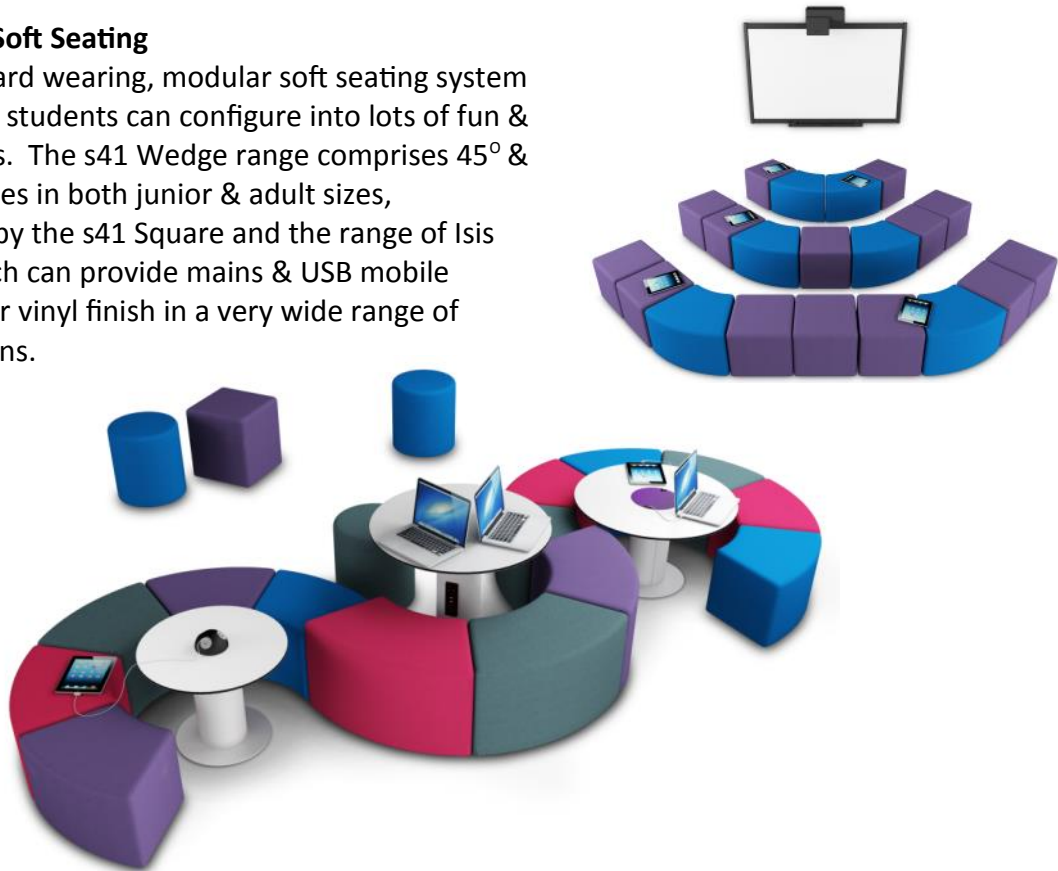

Isis s41 Wedge Soft Seating

Isis s41 Wedge Soft Seating

A lightweight, hard wearing, modular soft seating system that even young students can configure into lots of fun & colourful layouts. The s41 Wedge range comprises 45° & 60° wedge shapes in both junior & adult sizes, complemented by the s41 Square and the range of Isis HubTables (which can provide mains & USB mobile power). Fabric or vinyl finish in a very wide range of colours & patterns.

S41S-45-S3-F	s41 45° Wedge single soft seat upholstered in fabric — size 3	60w x 42d x 35h (cm)
S41S-45-S3-V	s41 45° Wedge single soft seat upholstered in vinyl — size 3	60w x 42d x 35h
S41S-45-S5-F	s41 45° Wedge single soft seat upholstered in fabric — size 5	60w x 42d x 46h
S41S-45-S5-V	s41 45° Wedge single soft seat upholstered in vinyl — size 5	60w x 42d x 46h
S41S-60-S3-F	s41 60° Wedge single soft seat upholstered in fabric — size 3	80w x 42d x 35h
S41S-60-S3-V	s41 60° Wedge single soft seat upholstered in vinyl — size 3	80w x 42d x 35h
S41S-60-S5-F	s41 60° Wedge single soft seat upholstered in fabric — size 5	80w x 42d x 46h
S41S-60-S5-V	s41 60° Wedge single soft seat upholstered in vinyl — size 5	80w x 42d x 46h
S41-SQUARE-S3-V	s41 Square single soft seat upholstered in vinyl — size 3	42w x 42d x 35h
S41-SQUARE-S5-F	s41 Square single soft seat upholstered in fabric —size 5	42w x 42d x 46h

Isis s41 Wedge Soft Seating

Finish	Urban Plus or Phoenix fabrics, fire retardant to BS7176: 2007. Contract grade vinyl.
Warranty	10 years

Vinyl Finishes:

Fabric Finishes:

Other colours on request