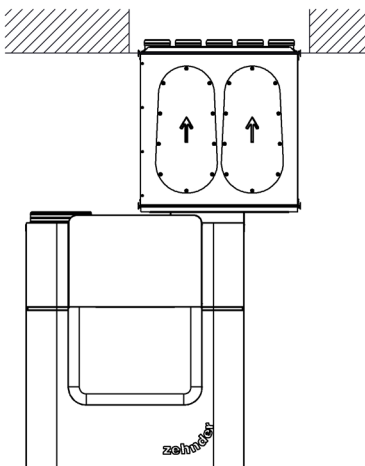

CAQ350-ST / CW-K520 / CW-M520
*CAQ450/600-ST / CW-K520 / CW-M520

*CPP200