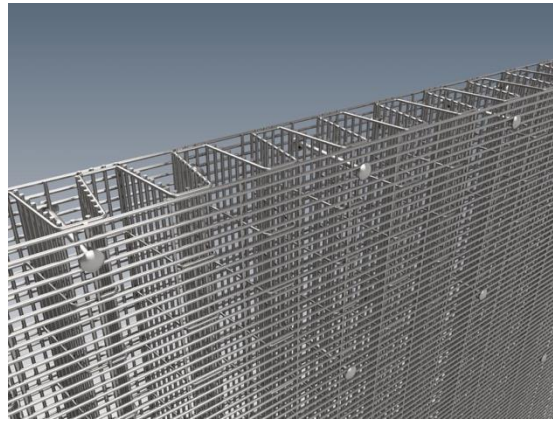

### Features & Benefits:

- Independently tested with a minimum delay time of at least 5 minutes
- Unique configuration of welded mesh panels
- Designed to defeat a range of hand and power tools
- Concealed fixings
- Ideal for use on sites of Critical National Importance
- Available in ground or base plated
- Can be used with your choice of security toppings
- Manufactured to BS1722 Part14

CorruSec is configured using anti climb HiSec 3/5/10, with flat front and rear panels and a corrugated mesh panel in the centre. Each individual panel features a 76.2mm x 12.7mm mesh configuration with 3mm horizontal and vertical wires. The corrugated section is pressed to approximately 100mm in depth. All three layers are bolted together using bolts fixed into place in a grid pattern throughout the combined fence panel.

At a minimum height of 2.4 metres high, CorruSec features a maximum corrugated infill of 2.4 metres high. Each panel is supplied with widths of 2.5 metres with 2540mm post centres with a double row of fixings. Posts are designed using 80x80mm SHS and available in either bolt down or in ground post options. Full panel assembly is fixed to the posts using 80mm full height clamp bars with fixing centres of 9 inches (228.6mm). Available galvanised only or galvanised and powder coated in almost any RAL colour. A wide range of fence toppings can also be supplied.

Vehicle access gates are double leaf (single leaf vehicle gates available) 3.0m wide (or width to suit), framed in 80mm x 80mm RHS, with Zaun CorruSec mesh bolted onto the frame using the Zaun picture frame design, with drop bolts and slide latch. Gate supplied with 2 x suitable gate posts.