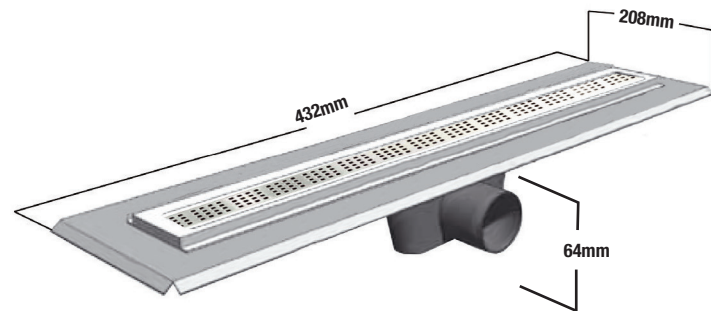

# Low Profile unidrain®

Our Low Profile unidrain® range requires a building depth of only 64mm and can be wall mounted or placed away from the wall. They contain an anti odour outlet and are 432mm in length.

## Low Profile Centre Floor

## Low Profile Wall Mounted Floor

## Low Profile Anti Odour

- Capacity 36ltrs of water per minute
- Horizontal outlet
- 50mm Pipe Work
- Built-in odour barrier
- Mechanical trap can be removed, separated and cleaned
- Can be turned 180° if a backward facing outlet is required