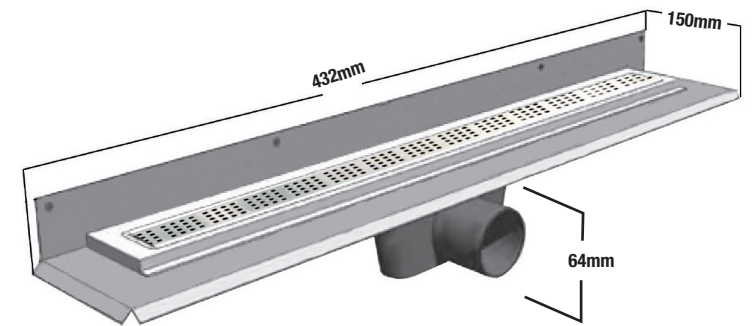

# Low Profile unidrain®

Our Low Profile unidrain® range requires a building depth of only 64mm and can be wall mounted or placed away from the wall. They contain an anti odour outlet and are 432mm in length.

## Low Profile Centre Floor

## Low Profile Wall Mounted Floor

## Low Profile Anti Odour

- Capacity 36ltrs of water per minute
- Horizontal outlet
- 50mm Pipe Work
- Built-in odour barrier
- Mechanical trap can be removed, separated and cleaned
- Can be turned 180° if a backward facing outlet is required