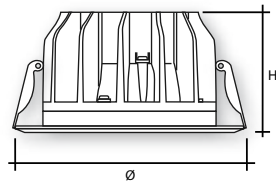

- Recessed LED downlight.
- Suitable for recessed mounting and supplied with spring clips.
- White bezel as standard.
- Available as colour temperature 3K or 4K.

Code	Watts	Delivered lumens	Lumens per Watt	H (mm)	Ø (mm)	Cut Out	Weight (kg)
SIR10/4K	10	963	104	70	120	71	0.4
SIR18/4K	18	1713	94	80	167	83	0.5
SIR30/4K	30	2891	96	110	208	103	0.6

Optional Features (add suffix to order code)

/3K: Colour temperature 3000K

/4K: Colour temperature 4000K