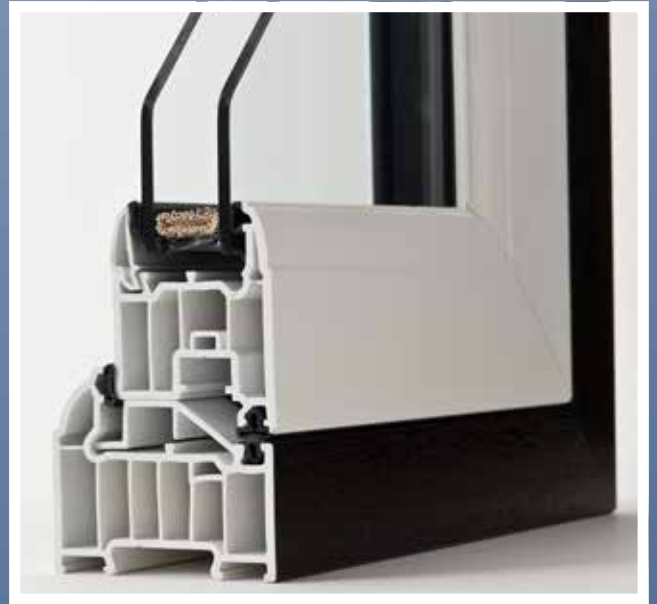

The Revolutionary **PVCu FlushSASH** Window