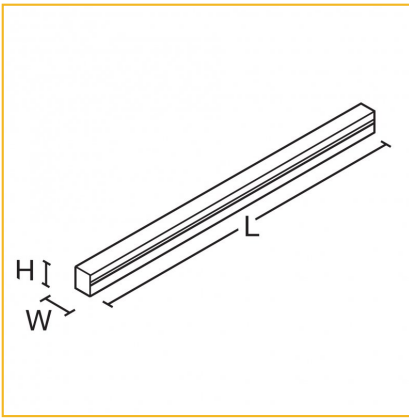

Optics

- Medium output version 820 - 860 lumens / 15.2W per metre

Body

- IP67 rated protection
- Extruded aluminium body
- Natural silver aluminium finish
- Ambient operating temperature range from -25°C to +30°C
- Opal diffuser for 'dot-free' appearance
- Fitted end caps
- Pre-wired leads with male/female connectors for continuous mounting
- Maximum row length 5m
- Start and end of run connectors to be specified separately
- Starter connector with fitted 2m lead and free end to driver
- Remote drivers ordered separately to suit luminaire length, fixed output or Dali dimming

Maximum number of LED tape reels per driver

Driver Type	Code	355mm long 5.4W	635mm long 9.7W	1265mm long 19.2W	1895mm long 28.8W
Fixed output 20W	CNSLD20	3	2	1	
Fixed output 75W	CNSLD75	11	6	3	2
Fixed output 180W	CNSLD180	27	15	7	5
Dali dimming 80W	CSFDY80	11	6	3	2
Dali dimming 150W	CSFDY150	22	12	6	4

Note: Multiple reels should be wired in parallel, not in series

LED Performance

Colour Temp	RA (CRI)	Colour consistency
4000K	>80	MacAdam 3 SDCM
4000K	>80	MacAdam 3 SDCM

Dimensions

VERSION	L	W	H	KG
5.4W body	355	19.5	19.5	0.9
9.7W body	635	19.5	19.5	1.5
19.2W body	1265	19.5	19.5	3.0
28.8W body	1895	19.5	19.5	4.5