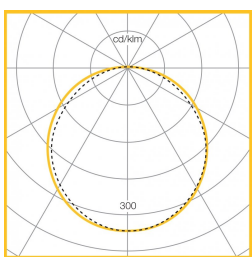

Photometric Performance

Opal Diffuser
1630 Lumens
28.8W 4000K
LOR = 100%