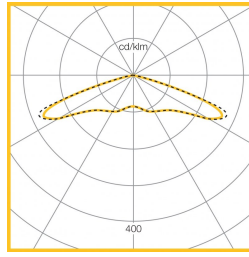

** Luminaire is IP65 with fitted photocell

LED Performance

Colour Temp	RA (CRI)	Life expectancy	Colour consistency
4000K	>70	L70(80,000hrs)	MacAdam 3 SDCM

Dimensions

Version	L	W	H1	H2	KG	Ø	Windage (m2)
14K	530	250	156	60	7.6	60	0.06
24K	530	250	156	60	8.0	60	0.06
34K	530	250	156	60	8.1	60	0.06

Photometric Performance

Road Optic 60W
7794 Lumen
LOR = 100.0%

Area Optic 60W
7669 Lumen
LOR = 100.0%

Symmetrical
Square Beam
68W 6355 Lumen
LOR = 100.0%

To Specify

IP66 LED post top lantern with ultra slim die cast aluminium body and integrated cooling fins. With a choice of distribution patterns having zero upward light. Electronic control gear with voltage surge protection and double insulated safety switch – as Whitecroft Lighting SIROCCO PARK.
