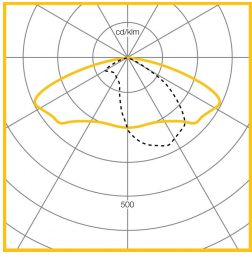

** Luminaire is IP65 with fitted photocell

LED Performance

Colour Temp	RA (CRI)	Life expectancy	Colour consistency
4000K	>70	L70(80,000hrs)	MacAdam 3 SDCM

Dimensions

Version	L	W	H1	H2	KG	Ø	Windage (m2)
14K	530	250	156	60	7.6	60	0.06
24K	530	250	156	60	8.0	60	0.06
34K	530	250	156	60	8.1	60	0.06

Photometric Performance

Road Optic 60W
7794 Lumen
LOR = 100.0%

Area Optic 60W
7669 Lumen
LOR = 100.0%

Symmetrical
Square Beam
68W 6355 Lumen
LOR = 100.0%

To Specify

IP66 LED post top lantern with ultra slim die cast aluminium body and integrated cooling fins. With a choice of distribution patterns having zero upward light. Electronic control gear with voltage surge protection and double insulated safety switch – as Whitecroft Lighting SIROCCO PARK.
