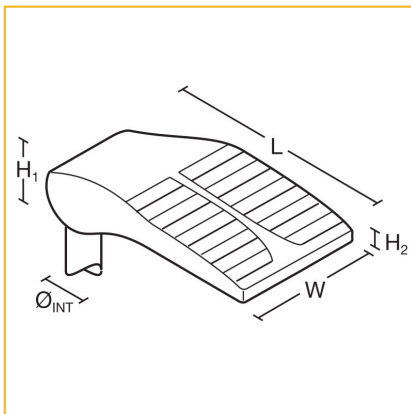

Accessories

Heavy duty wall mounting bracket (black)	SIRBKT
Simple wall mounting bracket (silver)	DS/997708-00

Options

DALI DIMMING*	Replace H with Y	i.e SIPSY14K
DUAL-POWER NIGHT-TIME REGULATING	Replace H with B	i.e SIPSB14K
FACTORY FITTED PHOTOCELL**	Add suffix /PC	i.e SIPSH14K/PC

* Photocell option not available with Dali

** Luminaire is IP65 with fitted photocell

LED Performance

Colour Temp	RA (CRI)	Life expectancy	Colour consistency
4000K	>70	L70(80,000hrs)	MacAdam 3 SDCM

Dimensions

Version	L	W	H1	H2	KG	Ø	Windage (m2)
14K	530	250	156	60	7.6	60	0.06
24K	530	250	156	60	8.0	60	0.06
34K	530	250	156	60	8.1	60	0.06