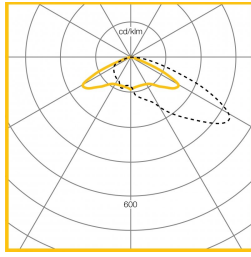

** Luminaire is IP65 with fitted photocell

LED Performance

Colour Temp	RA (CRI)	Life expectancy	Colour consistency
4000K	>70	L70(80,000hrs)	MacAdam 3 SDCM

Dimensions

Version	L	W	H1	H2	KG	Ø	Windage (m2)
14K	530	250	156	60	7.6	60	0.06
24K	530	250	156	60	8.0	60	0.06
34K	530	250	156	60	8.1	60	0.06

Photometric Performance

Road Optic 60W
7794 Lumen
LOR = 100.0%

Area Optic 60W
7669 Lumen
LOR = 100.0%

Symmetrical
Square Beam
68W 6355 Lumen
LOR = 100.0%

To Specify

IP66 LED post top lantern with ultra slim die cast aluminium body and integrated cooling fins. With a choice of distribution patterns having zero upward light. Electronic control gear with voltage surge protection and double insulated safety switch – as Whitecroft Lighting SIROCCO PARK.
