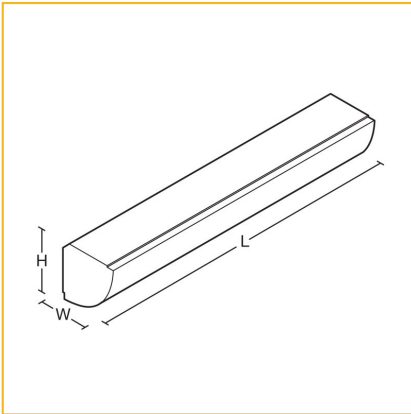

Order codes

Radial

					B50	
Radial	DALI	3hr Emergency	L70	L80	L90	
2300 Lumens	RDLY14KW/SRF1	RDLY14KWEM/SRF1	>100K	>100K	95K	

LED Performance

Colour Temp	RA (CRI)	Colour consistency
4000K	>80	MacAdam 3 SDCM

Dimensions

L	W	H	KG	KG(EM)
1196	93	93	4	4.5