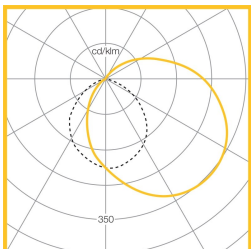

LED Performance

Colour Temp	RA (CRI)	Colour consistency
4000K	>80	MacAdam 3 SDCM

Dimensions

L	W	H	KG	KG(EM)
1196	93	93	4	4.5

Photometric Performance

28W LED 2300
Lumens 4000K
LOR = 100.0%
SHR MAX = 1.76

Performance Guide