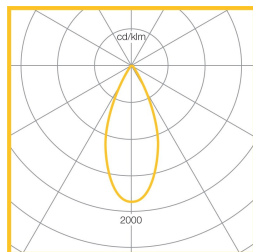

Options

3000K LED ON REQUEST	Replace 4K with 3K	i.e MNLH13KNG
SILVER/GREY	Replace G with S	i.e MNLH14KNS

LED Performance

Colour Temp	RA (CRI)	Colour consistency
4000K	>90	MacAdam 3 SDCM

Dimensions

L	H	KG	Ø
220	260	2.7	150

Photometric Performance

42W Narrow
Beam 4000K 3531
Lumens
LOR = 100.0%

42W Wide Beam
4000K 3198
Lumens
LOR = 100.0%

To Specify

Surface mounted IP65 die cast aluminium LED spotlight with narrow or wide beam distribution. Finished in polyester powder coated graphite grey or silver/grey – as Whitecroft MINI SPOT 65