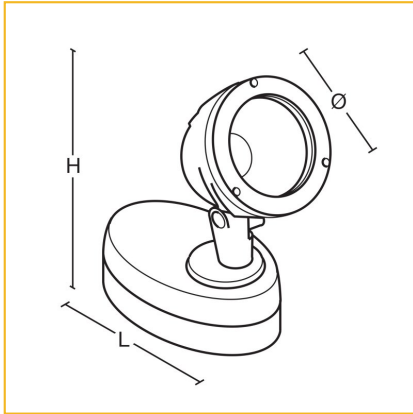

LED Performance

Colour Temp	RA (CRI)	Colour consistency
4000K	>90	MacAdam 3 SDCM

Dimensions

L	H	KG	Ø
220	260	2.7	150