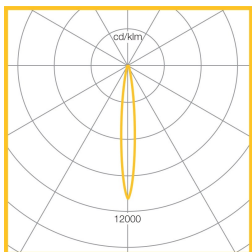

Options

3000K LED ON REQUEST	Replace 4K with 3K	i.e MNLH13KNG
SILVER/GREY	Replace G with S	i.e MNLH14KNS

LED Performance

Colour Temp	RA (CRI)	Colour consistency
4000K	>90	MacAdam 3 SDCM

Dimensions

L	H	KG	Ø
220	260	2.7	150

Photometric Performance

42W Narrow
Beam 4000K 3531
Lumens
LOR = 100.0%

42W Wide Beam
4000K 3198
Lumens
LOR = 100.0%

To Specify

Surface mounted IP65 die cast aluminium LED spotlight with narrow or wide beam distribution. Finished in polyester powder coated graphite grey or silver/grey – as Whitecroft MINI SPOT 65