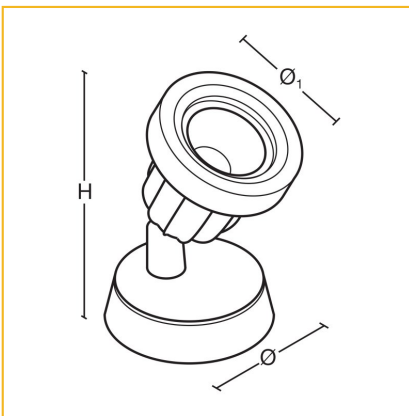

Order codes

Graphite Grey

Graphite Grey	Fixed Output	LL/CW	L70
1250 lumen, 14W	MCLH13KG	89	50k

Accessories

GROUND MOUNTING SPIKE	MCLSPIKE

Options

4000K LED ON REQUEST	Replace 3K with 4K	i.e MCLH14KG
SILVER/GREY	Replace G with S	i.e MCLH13KS

LED Performance

Colour Temp	RA (CRI)	Colour consistency
3000K	>90	MacAdam 3 SDCM

Dimensions

H	KG(EM)	Ø	Ø1
194	0.8	127	114