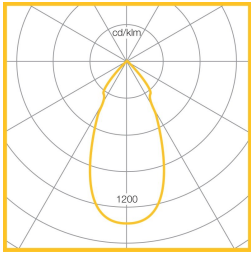

Photometric Performance

14W 3000K 1250
Lumens
LOR = 100.0%

To Specify

Surface mounted IP65 die cast aluminium LED spotlight with medium beam distribution. Finished in polyester powder coated graphite grey or silver/grey – as Whitecroft MICRO SPOT 65