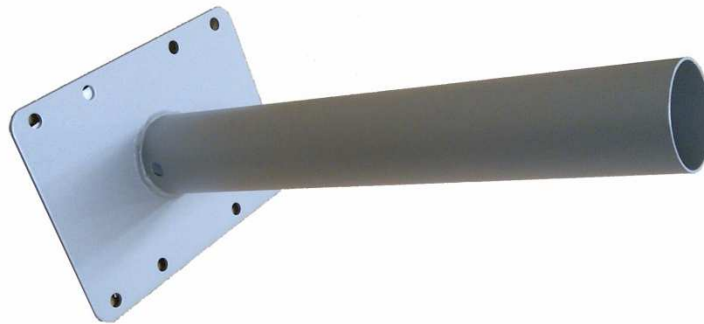

Simple wall mounting bracket for:  
Sirocco Park, Sirocco Flood and Mistral Park

DS/997708-00

Fabricated steel finished in silver paint

Image

---

Dimensions

Fixing centres

8 x 10mm diameter holes:

Width – 2 at 140mm centres

Height – 2 at 90mm and 2 at 190mm centres  
(around centreline)

Cable entry – central 20mm dia.