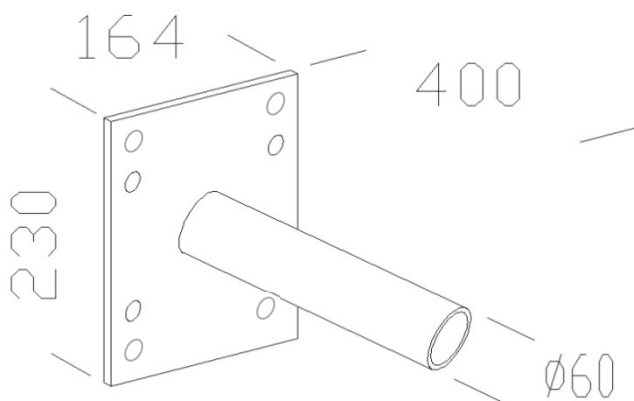

Simple wall mounting bracket for:  
Sirocco Park, Sirocco Flood and Mistral Park

DS/997708-00

Fabricated steel finished in silver paint

Image

---

Dimensions

Fixing centres

8 x 10mm diameter holes:

Width – 2 at 140mm centres

Height – 2 at 90mm and 2 at 190mm centres  
(around centreline)

Cable entry – central 20mm dia.