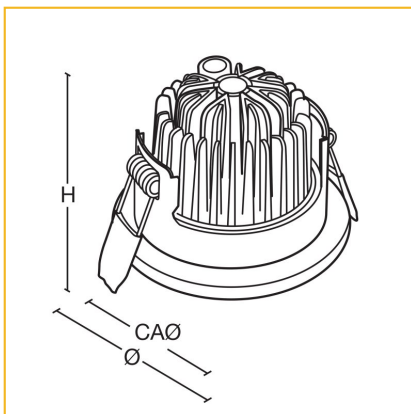

LDR65

IP65 small diameter downlighter

Whitecroft
lighting

IP65

LED

Optics

- 650 lumen (9W) COB
- Available with 3000K and 4000K LED
- Multi-faceted reflector
- IP65 as standard

Body

- Cast aluminium body & heatsink
- 85mm twist lock white steel bezel with IP rated ceiling gasket
- Fire rated FR90
- Multi-faceted, high grade anodised aluminium reflector with clear glass front
- Ceiling mounting springs
- For ceiling thicknesses up to 30mm
- Supplied complete with remote mounted driver

Dimensions

H	KG	Ø	CAØ
60	0.4	85	73

Photometric Performance

9W LED 650
lumens
LOR = 100%
SHR MAX = 1.05

To Specify

IP65 recessed LED downlight with cast aluminium body and heatsink. Multi-faceted anodised aluminium reflector with clear glass front – as Whitecroft Lighting LDR65.
