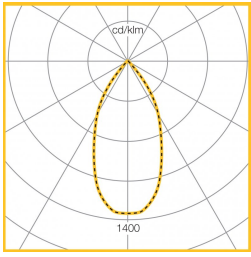

Order codes

4000k		LL/CW	L70
Fixed Output	LDR65H4KW	73	50k
DALI	LDR65Y4KW	73	50k

For 3000K colour temperature, please contact Whitecroft

LED Performance

Colour Temp	RA (CRI)	Colour consistency
4000K	>80	MacAdam 3 SDCM

Dimensions

H	KG	Ø	CAØ
60	0.4	85	73

Photometric Performance

9W LED 650
lumens
LOR = 100%
SHR MAX = 1.05

To Specify

IP65 recessed LED downlight with cast aluminium body and heatsink. Multi-faceted anodised aluminium reflector with clear glass front – as Whitecroft Lighting LDR65.
