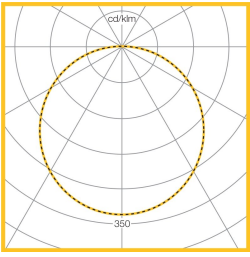

* Command 5 not available in 300mm emergency or DALI products

For 3000K colour temperature, please contact Whitecroft

LED Performance

Colour Temp	RA (CRI)	Colour consistency
4000K	>80	MacAdam 3 SDCM

Dimensions

VERSION	H	KG	KG(EM)	Ø
300mm suspended	95	2.1	2.5	300
400mm suspended	95	3.5	3.9	400

Photometric Performance

300mm \varnothing 6.3W
806 Lumens
LOR = 100.0%
SHR MAX = 1.64

400mm \varnothing 13.7W
1755 Lumens
LOR = 100.0%
SHR MAX = 1.64