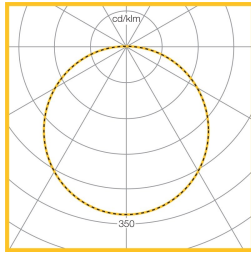

* Command 5 not available in 300mm emergency or DALI products

For 3000K colour temperature, please contact Whitecroft

LED Performance

Colour Temp	RA (CRI)	Colour consistency
4000K	>80	MacAdam 3 SDCM

Dimensions

VERSION	H	KG	KG(EM)	Ø
300mm suspended	95	2.1	2.5	300
400mm suspended	95	3.5	3.9	400

Photometric Performance

300mm \varnothing 6.3W
806 Lumens
LOR = 100.0%
SHR MAX = 1.64

400mm \varnothing 13.7W
1755 Lumens
LOR = 100.0%
SHR MAX = 1.64