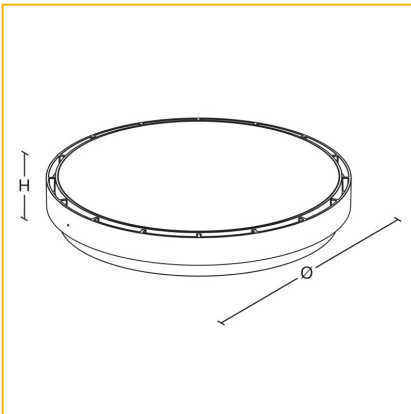

Options

COMEPS	Add suffix /EP	i.e K4H3124KS/EP
COMMAND 5 *	Replace H with Q5	i.e K4Q53124KS
DALI DIMMING	Replace H with Y	i.e K4Y3124KS
WHITE FINISH	Replace S with W	i.e K4H3124KW

* Command 5 not available in 300mm emergency or DALI products

For 3000K colour temperature, please contact Whitecroft

LED Performance

Colour Temp	RA (CRI)	Colour consistency
4000K	>80	MacAdam 3 SDCM

Dimensions

VERSION	H	KG	KG(EM)	Ø
300mm suspended	95	2.1	2.5	300
400mm suspended	95	3.5	3.9	400