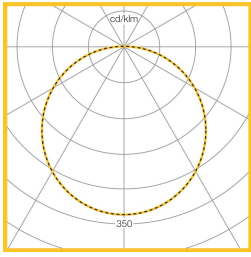

LED Performance

Colour Temp	RA (CRI)	Colour consistency
4000K	>80	MacAdam 3 SDCM

Dimensions

VERSION	H	KG	KG(EM)	Ø	CAØ
300mm recessed	95	2	2.5	320	310
400mm recessed	95	3.4	3.8	420	410
300mm surface	95	2	2.5	300	
400mm surface	95	3.4	3.8	400	

Photometric Performance

300mm \varnothing 6.3W
806 Lumens
LOR = 100.0%
SHR MAX = 1.64

400mm \varnothing 13.7W
1755 Lumens
LOR = 100.0%
SHR MAX = 1.64

Performance Guide

Lamps	19W LED
Illuminance	200 lux
Spacing	3.0m x 3.0m
Maintenance	0.8
Reflectance	70/50/20
Ceiling Height	2.7m
Working plane	0.8m