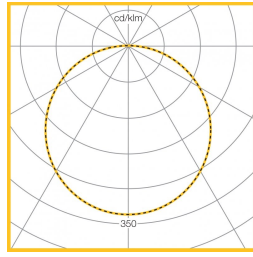

LED Performance

Colour Temp	RA (CRI)	Colour consistency
4000K	>80	MacAdam 3 SDCM

Dimensions

VERSION	H	KG	KG(EM)	Ø	CAØ
300mm recessed	95	2	2.5	320	310
400mm recessed	95	3.4	3.8	420	410
300mm surface	95	2	2.5	300	
400mm surface	95	3.4	3.8	400	

Photometric Performance

300mm \varnothing 6.3W
806 Lumens
LOR = 100.0%
SHR MAX = 1.64

400mm \varnothing 13.7W
1755 Lumens
LOR = 100.0%
SHR MAX = 1.64

Performance Guide

Lamps	19W LED
Illuminance	200 lux
Spacing	3.0m x 3.0m
Maintenance	0.8
Reflectance	70/50/20
Ceiling Height	2.7m
Working plane	0.8m