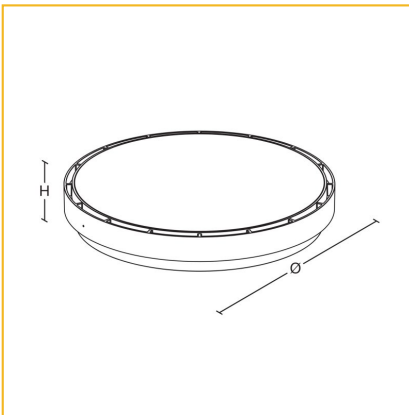

Options

COMEPS	Add suffix /EP	i.e K4H4154KS/EP
COMMAND 5 WITH SET BACK**	Replace H with Q5	i.e K4Q54154KS
DALI DIMMING	Replace H with Y	i.e K4Y4154KS
LED HALO RING BLUE*	Add HB after K4	i.e K4HBH4154KS
LED HALO RING WHITE*	Add HA after K4	i.e K4HAH4154KS
WHITE FINISH	Replace S with W	i.e K4H4154KW

* Only available with 400mm product. Trim rings supplied as standard with halo variants

** Command 5 not available in 300mm emergency or DALI or recessed products

For 3000K colour temperature, please contact Whitecroft

LED Performance

Colour Temp	RA (CRI)	Colour consistency
4000K	>80	MacAdam 3 SDCM

Dimensions

VERSION	H	KG	KG(EM)	Ø	CAØ
300mm recessed	95	2	2.5	320	310
400mm recessed	95	3.4	3.8	420	410
300mm surface	95	2	2.5	300	
400mm surface	95	3.4	3.8	400