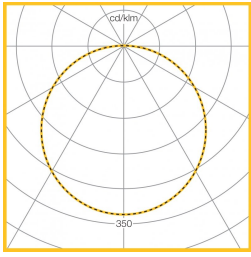

Photometric Performance

400mm $\varnothing$ 17W
1657 Lumen
LOR = 100.0%
SHR MAX = 1.64

To Specify

Surface mounted circular IP65 LED bulkhead luminaire in 300 or 400mm diameter. Polycarbonate opal diffuser. Trim ring and grill front attachments available. Optional integrated microwave presence detector with ON/OFF or set-back functionality - as Whitecroft Lighting KOLO IP65