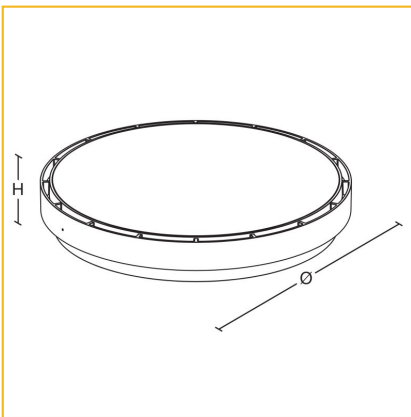

## Dimensions

VERSION	H	KG	KG(EM)	Ø
300mm surface	95	2.1	2.5	300
400mm surface	95	3.5	3.9	400