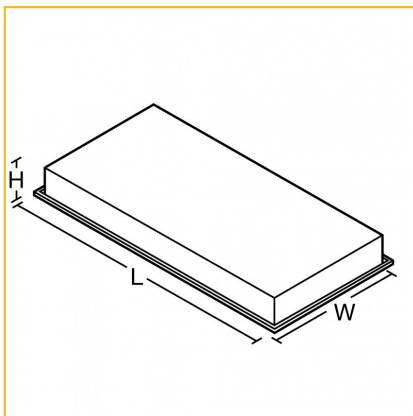

VERSION	L	W	H	KG	KG(EM)
600 x 600	599	599	117	7	8