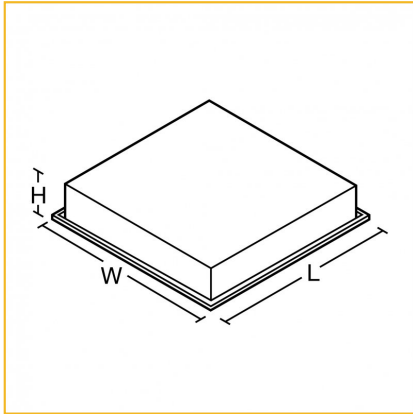

LED Performance

Colour Temp	RA (CRI)	Colour consistency
4000K	>80	MacAdam 3 SDCM

Dimensions

VERSION	L	W	H	KG	KG(EM)
600 x 600	599	599	117	7	8

VERSION	L	W	H	KG	KG(EM)
600 x 1200	1199	599	117	10	11

Photometric Performance