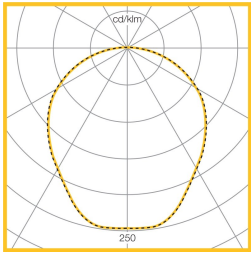

LED Performance

Colour Temp	RA (CRI)	Colour consistency
4000K	>80	MacAdam 3 SDCM

Dimensions

VERSION	L	W	H	KG	KG(EM)
600 x 600	599	599	117	7	8

VERSION	L	W	H	KG	KG(EM)
600 x 1200	1199	599	117	10	11

Photometric Performance