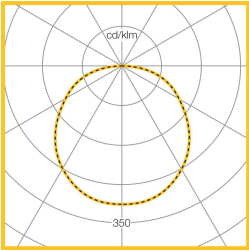

Photometric Performance

4000K 17W LED
1700 Lumens
4000K
LOR = 100.0%
SHR MAX = 1.64