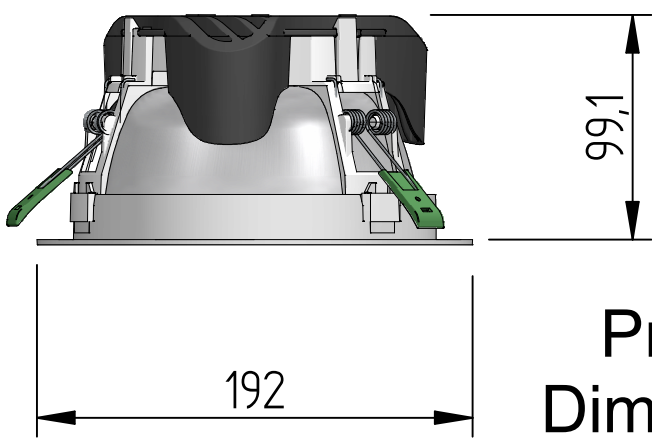

Product Dimensions