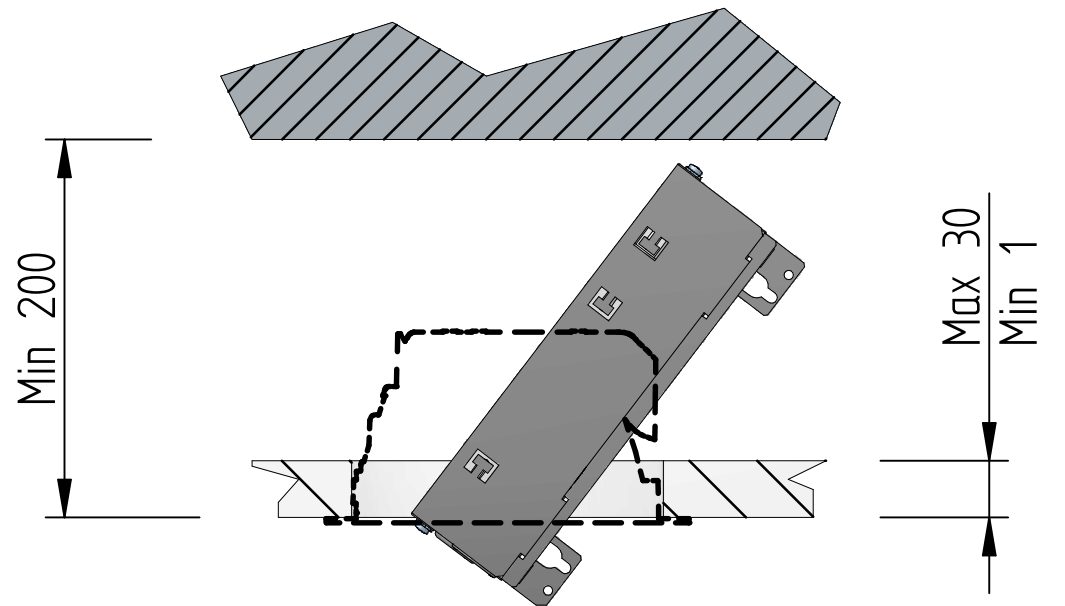

MLA-AGC
Anti-glare attachment

Bridge DALI terminals as shown if the driver and inverter share a single DALI pair. Use link wires supplied.

ESPRIT LED

Whitecroft Lighting Limited

4

DETAIL C
EM LED notch

6a

x2