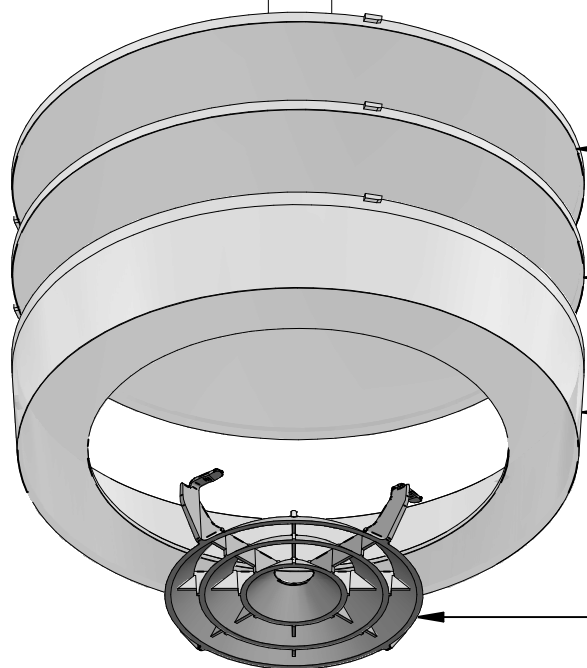

SPECIFICATION:

Lamp type: LED
Output: 1100lm /2000lm nominal.
Colour: 3000°K/4000°K - Ra80 (830/840)

Materials:
Body: White Polycarbonate
Reflector: Textured specular Anodised Aluminium
Diffuser: Polycarbonate

Minimum installation volume

Accessories

Support the bezel or reflector to prevent rotation during installation or removal of the attachments.

ESLA-IP44C
Flat IP44 Clear

ESLA-IP44
Flat IP44 Opal

ESLA-3
Floating opal ring