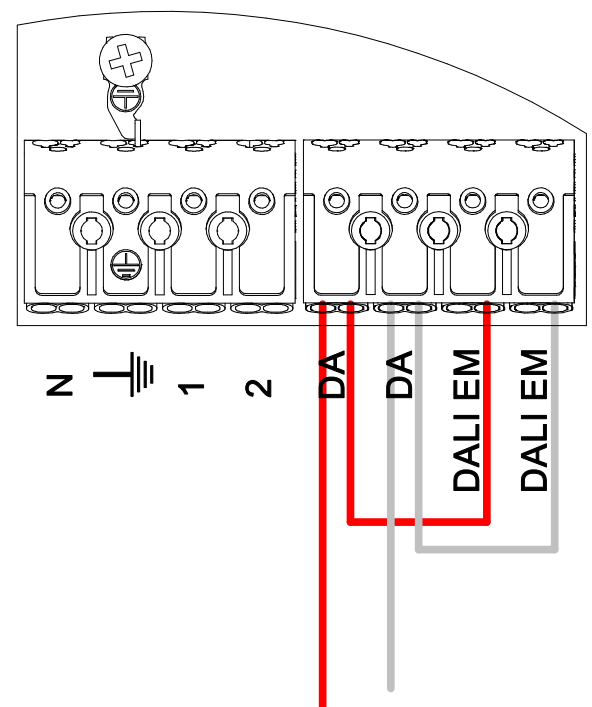

Minimum installation volume

Accessories

Support the bezel or reflector to prevent rotation during installation or removal of the attachments.

ESLA-IP44C
Flat IP44 Clear

ESLA-IP44
Flat IP44 Opal

ESLA-3
Floating opal ring

MLA-AGC
Anti-glare attachment

Bridge DALI terminals as shown if the driver and inverter share a single DALI pair. Use link wires supplied.

ESPRIT LED

Whitecroft Lighting Limited

4

DETAIL C
EM LED notch

6a

x2