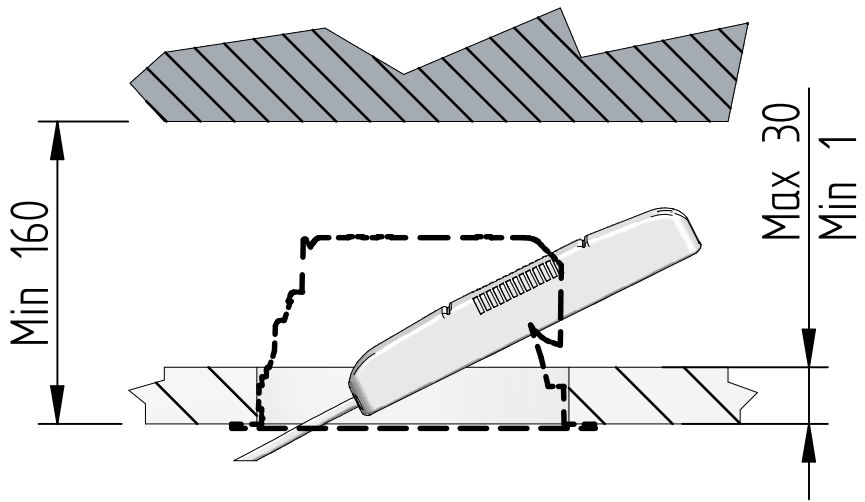

MLA-AGC
Anti-glare attachment

Bridge DALI terminals as shown if the driver and inverter share a single DALI pair. Use link wires supplied.

ESPRIT LED

Whitecroft Lighting Limited

4

DETAIL C
EM LED notch

6a

x2