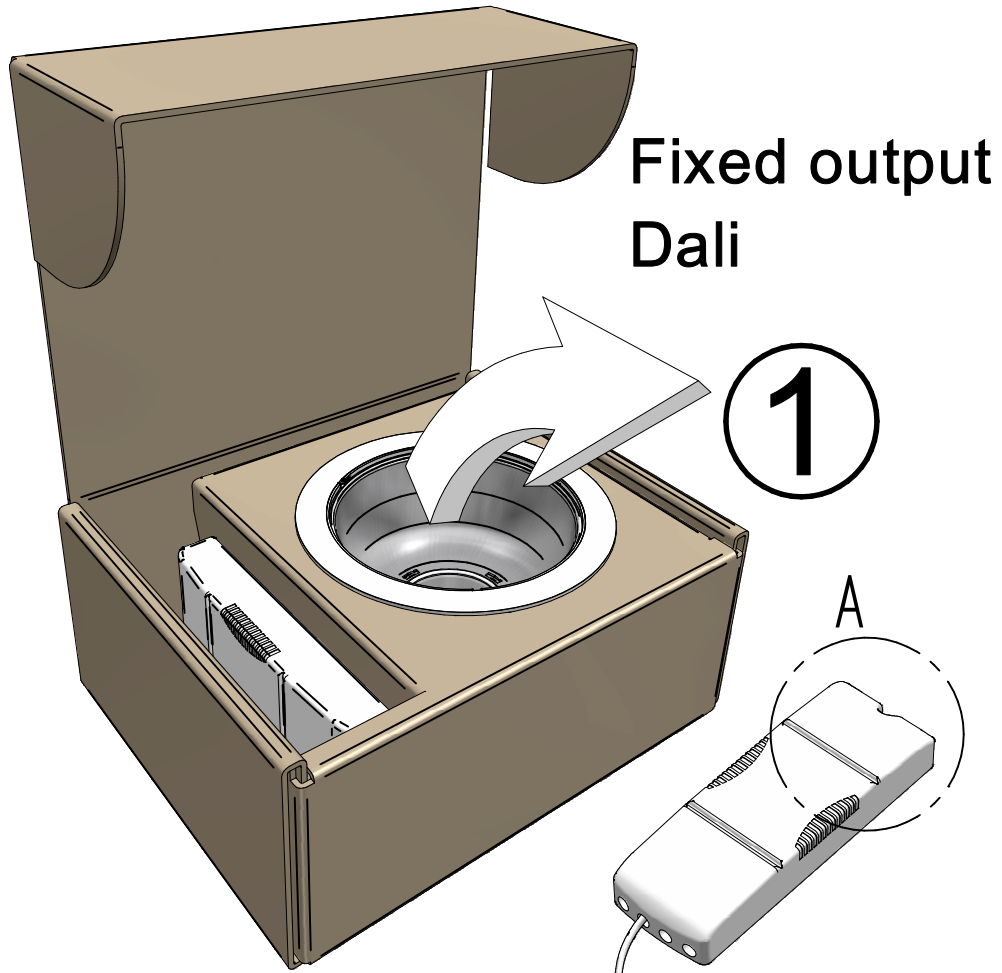

ESPRIT LED

Whitecroft Lighting Limited

Follow this side for:	3000°K		4000°K	
	1100lm	2000lm	1100lm	2000lm
Fixed output	•	•	•	•
DALI	•	•	•	•
Fixed output 3hr EM				
DALI 3hr EM				
Fixed output COMECS				
DALI COMECS				

Follow this side for:	3000°K		4000°K	
	1100lm	2000lm	1100lm	2000lm
Fixed output				
DALI				
Fixed output 3hr EM	•	•	•	•
DALI 3hr EM	•	•	•	•
Fixed output COMECS	•	•	•	•
DALI COMECS	•	•	•	•

Fixed output
Dali

1

A