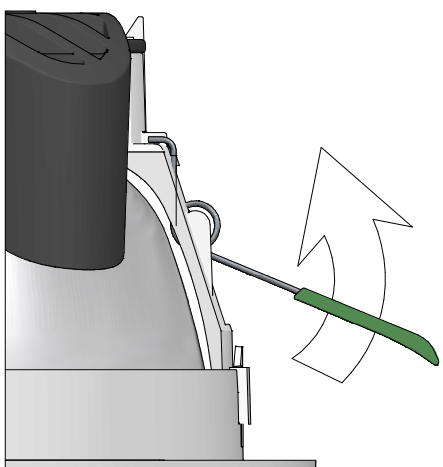

ESPRIT LED

Whitecroft Lighting Limited

4

DETAIL C
EM LED notch

6a

x2

6b

x1

6c