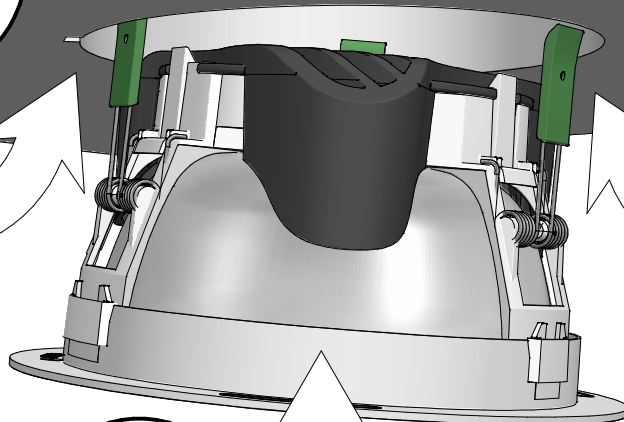

MLA-AGC
Anti-glare attachment

Bridge DALI terminals as shown if the driver and inverter share a single DALI pair. Use link wires supplied.

ESPRIT LED

Whitecroft Lighting Limited

4

DETAIL C
EM LED notch

6a

x2

6b

x1

6c

ESPRIT LED

Whitecroft Lighting Limited

Follow this side for:	3000°K		4000°K	
	1100lm	2000lm	1100lm	2000lm
Fixed output	•	•	•	•
DALI	•	•	•	•
Fixed output 3hr EM				
DALI 3hr EM				
Fixed output COMECS				
DALI COMECS				