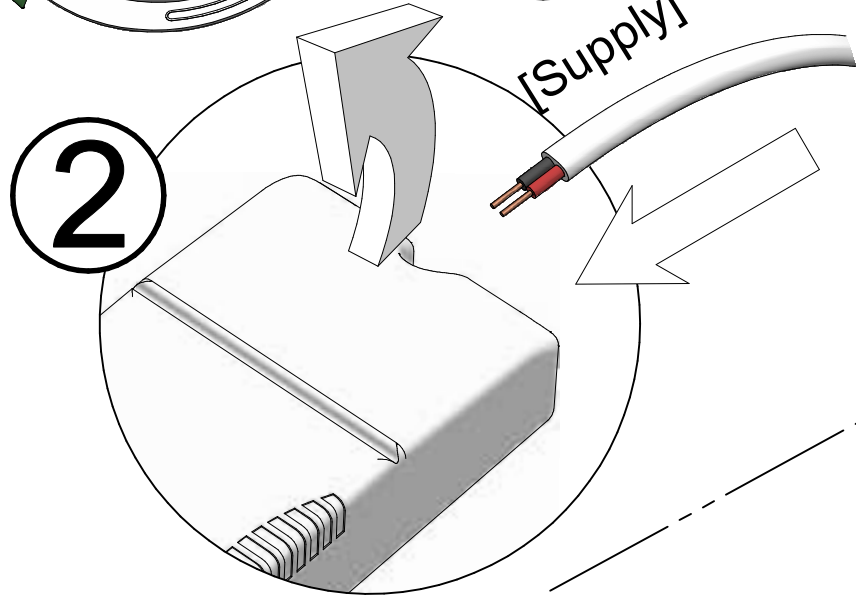

ESPRIT LED

Whitecroft Lighting Limited

Follow this side for:	3000°K		4000°K	
	1100lm	2000lm	1100lm	2000lm
Fixed output	•	•	•	•
DALI	•	•	•	•
Fixed output 3hr EM				
DALI 3hr EM				
Fixed output COMECS				
DALI COMECS				

Follow this side for:	3000°K		4000°K	
	1100lm	2000lm	1100lm	2000lm
Fixed output				
DALI				
Fixed output 3hr EM	•	•	•	•
DALI 3hr EM	•	•	•	•
Fixed output COMECS	•	•	•	•
DALI COMECS	•	•	•	•

Fixed output
Dali

1

A

3hr EM
Dali EM

1

2

3

[Supply]

2

DETAIL A

3 HR EM
3 HR EM with DALI Driver
DALI Driver & inverter (COMECS)
(See note on p.3)

3a

DETAIL A

3b

3c