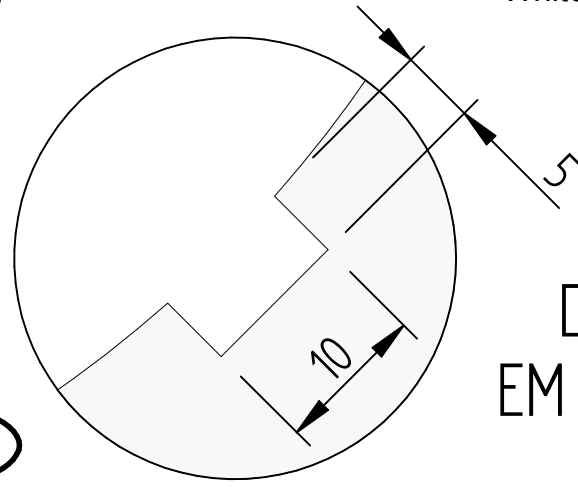

MLA-AGC
Anti-glare attachment

Bridge DALI terminals as shown if the driver and inverter share a single DALI pair. Use link wires supplied.

ESPRIT LED

Whitecroft Lighting Limited

4

DETAIL C
EM LED notch

6a

x2

6b

x1

6c

ESPRIT LED

Whitecroft Lighting Limited

Follow this side for:	3000°K		4000°K	
	1100lm	2000lm	1100lm	2000lm
Fixed output	•	•	•	•
DALI	•	•	•	•
Fixed output 3hr EM				
DALI 3hr EM				
Fixed output COMECS				
DALI COMECS				