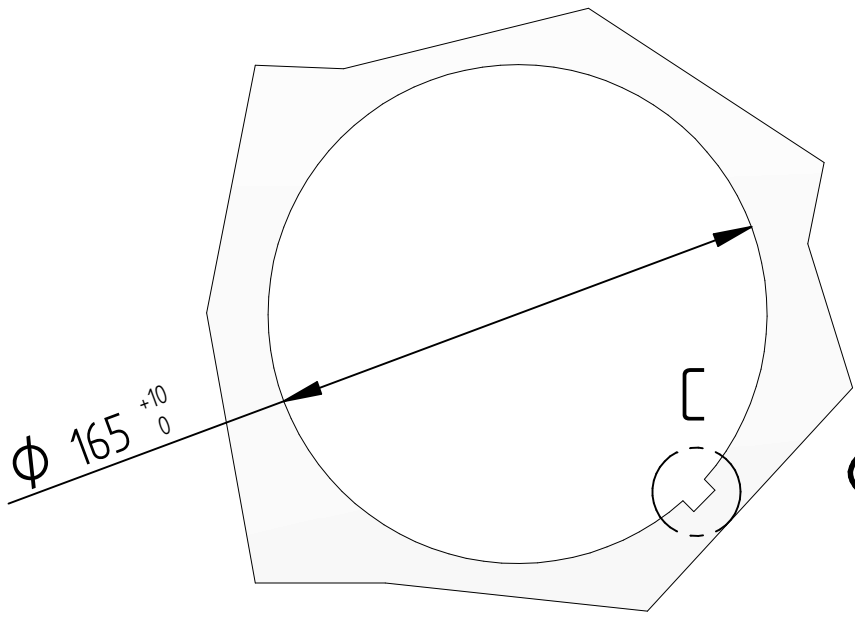

ESPRIT LED

Whitecroft Lighting Limited