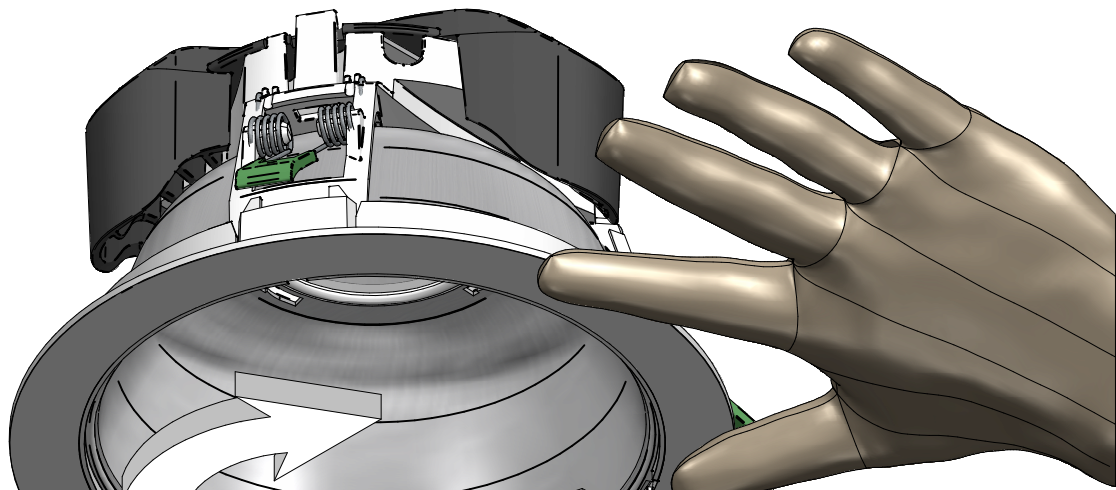

Minimum installation volume

Accessories

Support the bezel or reflector to prevent rotation during installation or removal of the attachments.

ESLA-IP44C
Flat IP44 Clear

ESLA-IP44
Flat IP44 Opal

ESLA-3
Floating opal ring