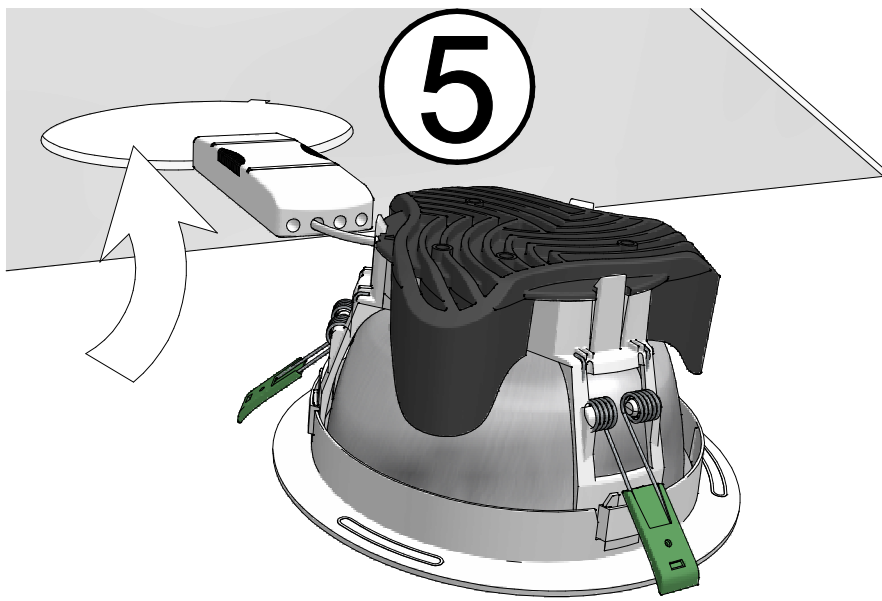

MLA-AGC
Anti-glare attachment

Bridge DALI terminals as shown if the driver and inverter share a single DALI pair. Use link wires supplied.

ESPRIT LED

Whitecroft Lighting Limited

4

DETAIL C
EM LED notch

6a

x2