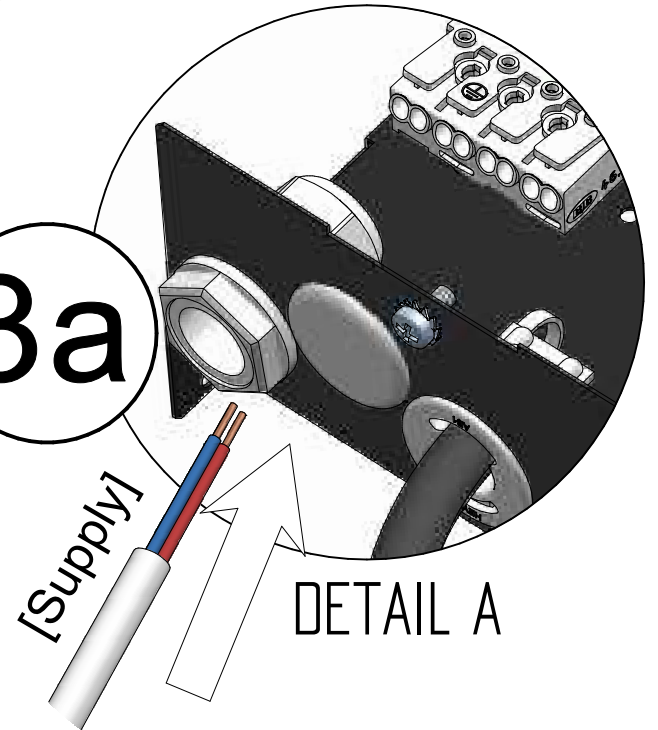

2

DETAIL A

3 HR EM
3 HR EM with DALI Driver
DALI Driver & inverter (COMECS)
(See note on p.3)

3a

DETAIL A

3b