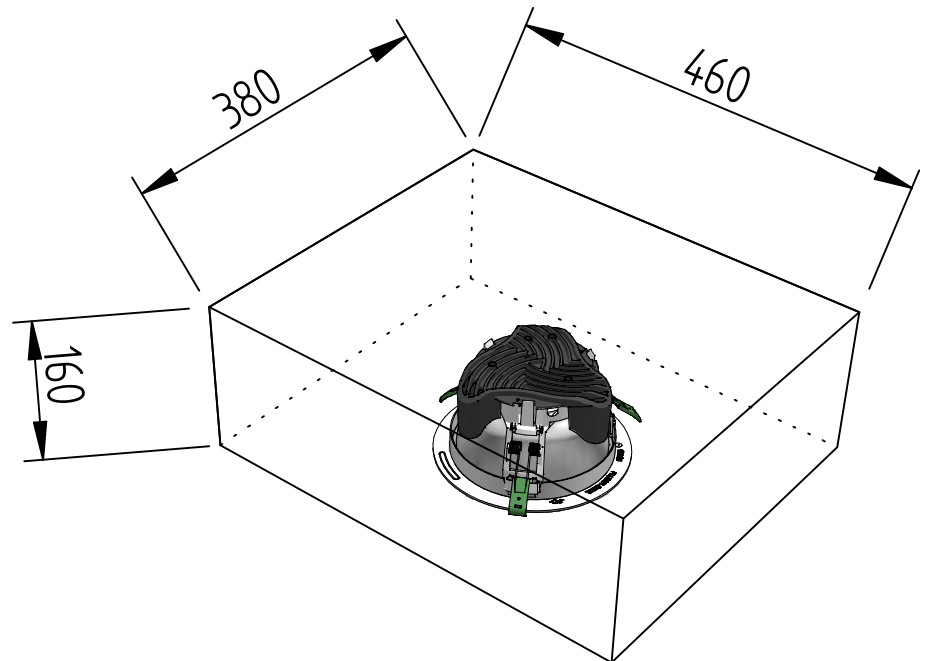

Minimum installation volume