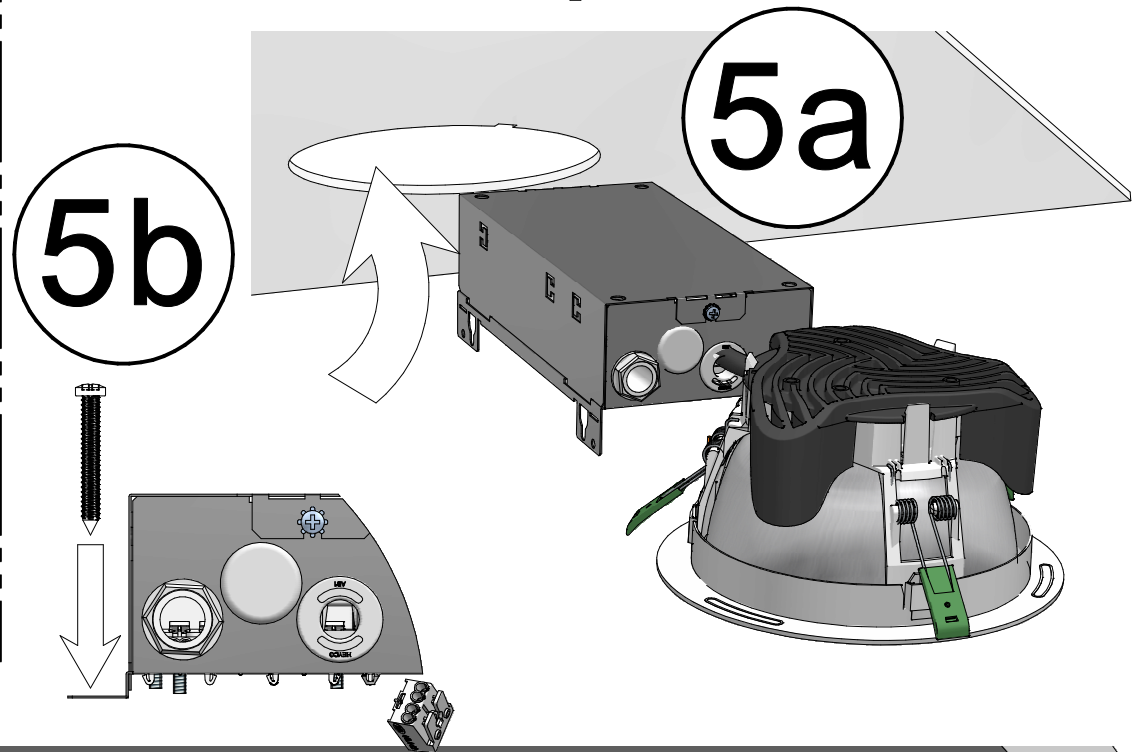

MLA-AGC
Anti-glare attachment

Bridge DALI terminals as shown if the driver and inverter share a single DALI pair. Use link wires supplied.

ESPRIT LED

Whitecroft Lighting Limited

4

DETAIL C
EM LED notch

6a

x2