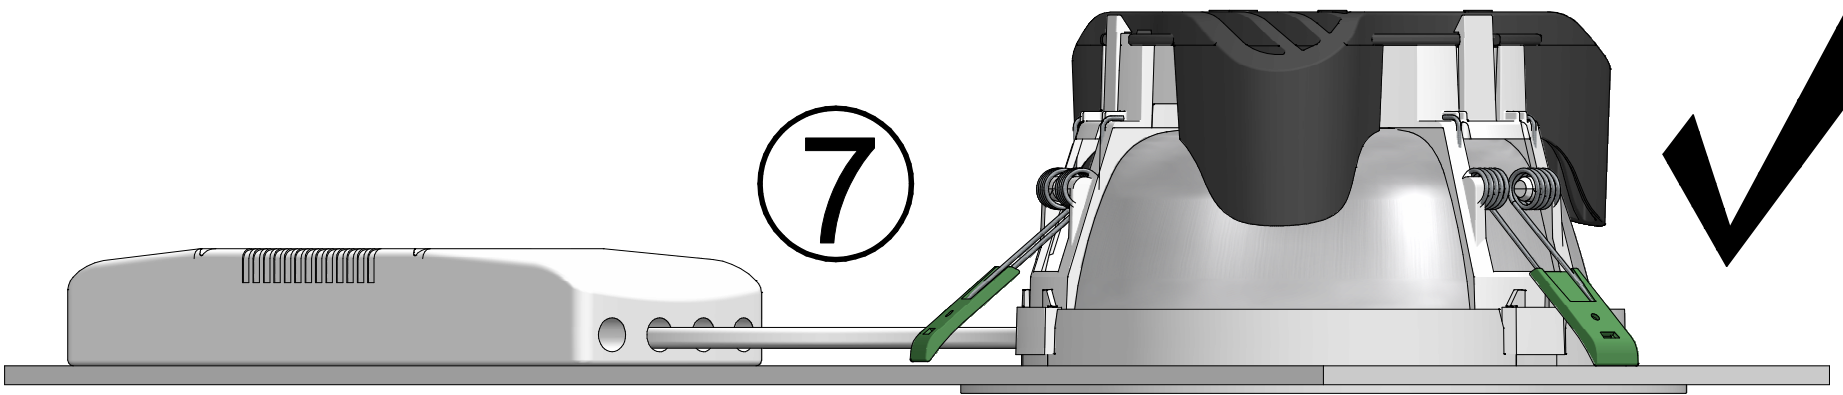

Product Dimensions