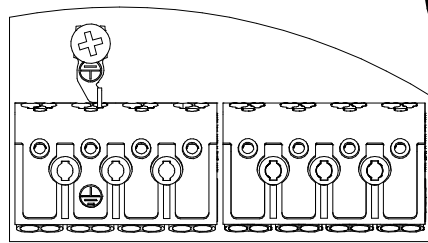

ESPRIT LED

Whitecroft Lighting Limited

Follow this side for:	3000°K		4000°K	
	1100lm	2000lm	1100lm	2000lm
Fixed output	•	•	•	•
DALI	•	•	•	•
Fixed output 3hr EM				
DALI 3hr EM				
Fixed output COMECS				
DALI COMECS				

Follow this side for:	3000°K		4000°K	
	1100lm	2000lm	1100lm	2000lm
Fixed output				
DALI				
Fixed output 3hr EM	•	•	•	•
DALI 3hr EM	•	•	•	•
Fixed output COMECS	•	•	•	•
DALI COMECS	•	•	•	•

Fixed output
Dali

1

A

3hr EM
Dali EM

1

2

3

[Supply]

2

DETAIL A

3 HR EM
3 HR EM with DALI Driver
DALI Driver & inverter (COMECS)
(See note on p.3)

3a

DETAIL A

3b

3c