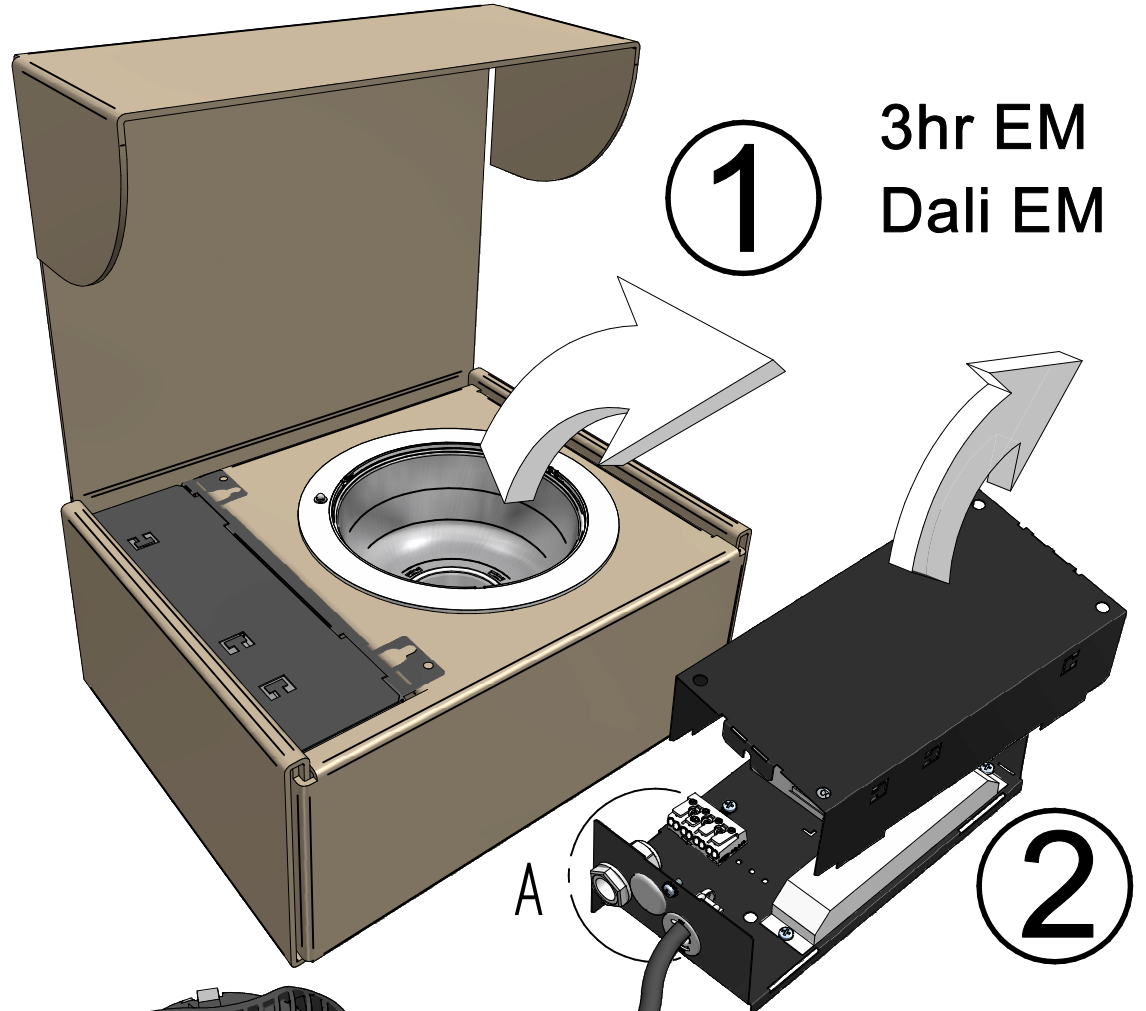

3hr EM
Dali EM

1

2