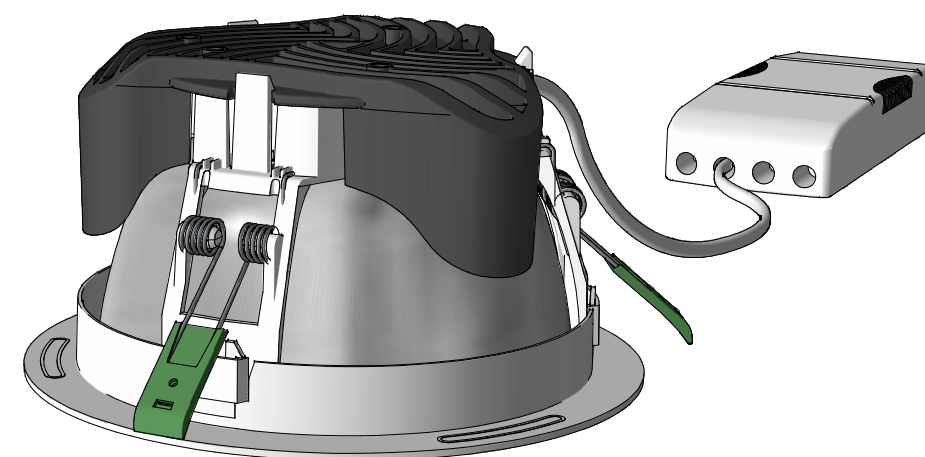

SPECIFICATION:

Lamp type: LED
Output: 1100lm /2000lm nominal.
Colour: 3000°K/4000°K - Ra80 (830/840)

Materials:
Body: White Polycarbonate
Reflector: Textured specular Anodised Aluminium
Diffuser: Polycarbonate

Control gear: Fixed output / Dali
Emergency: Integral 3hr / COMEPS
Supply: 240v 50Hz AC
Ambient Temperature: 0-25°C
Supply flex: 0.5 - 2.5mm². 10-11mm stripped.
Terminal block type: Push-wire (non-EM) / piano-key (EM)
Ingress protection: IP44 (from below)

GENERAL INFORMATION

1. A qualified electrician, in accordance with IEE wiring regulations should carry out connection to mains wiring.
2. Observe ESD precautions during installation.
3. This unit must be EARTHED.
4. Ensure that the rated voltage and frequency requirements are compatible with the available mains supply.
5. Cleaning of reflectors and lenses should be carried out using clean, soft and lint free cloths and anti-static cleaning fluid
6. Do not carry out high voltage insulation test, i.e. 500/1000v this may damage internal components.

TECHNICAL SUPPORT
Telephone: 0161 331 5700
E-mail: technical@whitecroftlight.com
<http://www.whitecroftlighting.com/>

Whitecroft
lighting

Installation sheet

Esprit LED

PK/ESLINST

Whitecroft Lighting Limited

Burlington Street, Ashton-under-Lyne, Lancashire OL7 0AX
Telephone +44 (0)870 5 087 087 Facsimile: +44 (0)870 5 084 210
Registered No. 3848973 England Registered Office: As above

Revision: 0 - Aug/14