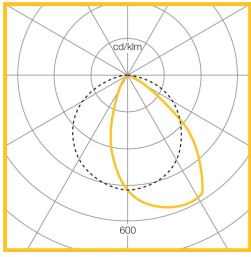

Photometric Performance

Grille 3.3W 144
Lumen
LOR = 100.0%

To Specify

IP54 Wall recessed LED luminaire with die cast aluminium frame. With grille or smooth front optic – as Whitecroft Lighting BROADWALK QUAD