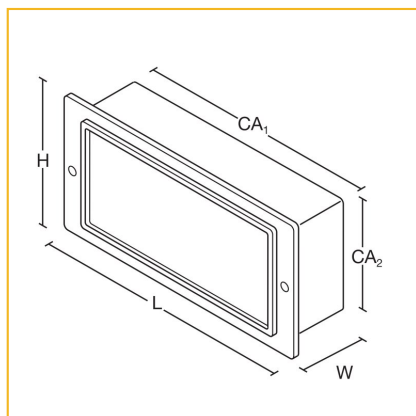

## Dimensions

L	W	H	KG	Cut Aperture	Cut Aperture 2
223	89	114	0.6	215	110