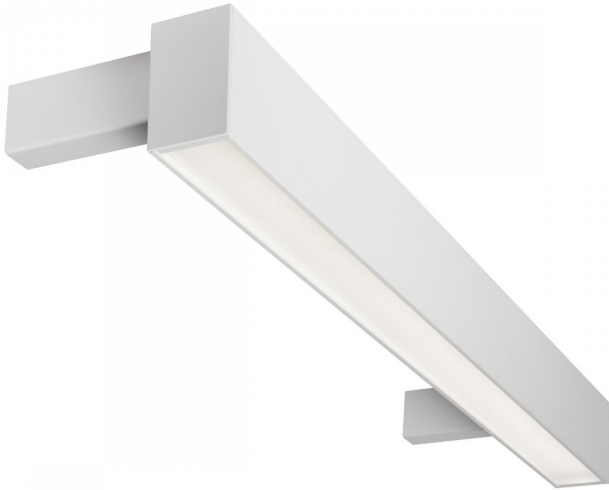

Avenue TSI

Wall mounted linear whiteboard luminaire

Whitecroft
lighting

IP20

LED

Optics

- Light Output Options:
 - 1200 lumens (15W)
- Hexaprism optic for maximum comfort and glare control and to enable compliance with LG5 for education
- 4000K 'cool' white LEDs
- 50,000 hr life
- 100% downlight for effective illumination of whiteboard

Body

- Specially designed for application above a whiteboard or similar teaching surface
- Luminaire components are purchased separately; – Body
 - Light engine
 - Diffuser
 - Wall mounting kit
- Slim extruded aluminium body finished in white or silver
- Wall mounting kit includes two fabricated steel arms and eight concealed screws to fit brackets to luminaire
- When wall mounting kit is utilised, luminaire sits 280mm off the wall
- Choice of 3hr Emergency or COMEPS emergency (can be wired as Easytest if required)
- Uplight not suitable when wall mounting product
- Assembly on site

Order codes

Light Engine

Light Engine	Fixed Output	3hr Emergency
1300 lumen (15W)	AV41HL	AV41HLEM

Body

Silver	AV4BSTSS
--------	----------

Accessories

Lay-in Hexaprism Diffuser	AV4SDMST
End caps (pair), silver	AVSECS
Wall Mounting Kit - White	AVSURFW
Wall Mounting Kit - Silver	AVSURFS

Dimensions

L	W	H	KG	KG(EM)
1145	280	120	6.6	8.1

Photometric Performance

4000K 15W LED
Hexaprism Optic
LOR = 100.0%
SHR MAX = 1.47

To Specify

Wall mounted LED luminaire for whiteboard illumination with Hexaprism optic – as Whitecroft Lighting AVENUE TSI