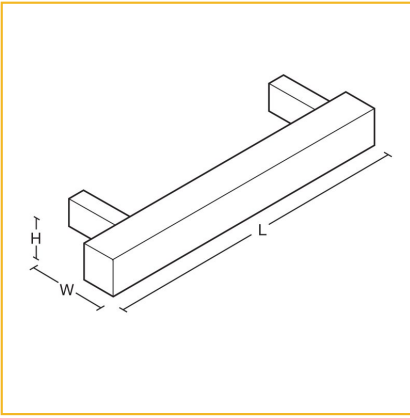

Body

- Specially designed for application above a whiteboard or similar teaching surface
- Luminaire components are purchased separately; – Body
 - Light engine
 - Diffuser
 - Wall mounting kit
- Slim extruded aluminium body finished in white or silver
- Wall mounting kit includes two fabricated steel arms and eight concealed screws to fit brackets to luminaire
- When wall mounting kit is utilised, luminaire sits 280mm off the wall
- Choice of 3hr Emergency or COMEPS emergency (can be wired as Easytest if required)
- Uplight not suitable when wall mounting product
- Assembly on site

Dimensions

L	W	H	KG	KG(EM)
1145	280	120	6.6	8.1

Photometric Performance

4000K 15W LED
Hexaprism Optic
LOR = 100.0%
SHR MAX = 1.47

To Specify

Wall mounted LED luminaire for whiteboard illumination with Hexaprism optic – as Whitecroft Lighting AVENUE TSI