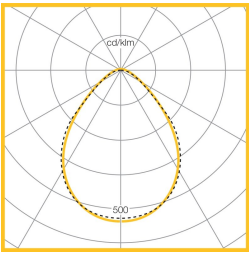

Options

COMEPS*	Add suffix /EP	i.e AV41HL/EP
DALI	Replace H with Y	i.e AV41YL

* COMECS can be wired as Easytest if required.

LED Performance

Colour Temp	RA (CRI)	Life expectancy	Colour consistency
4000K	>80	L70(50,000hrs)	MacAdam 4 SDCM

Dimensions

L	W	H	KG	KG(EM)
1145	280	120	6.6	8.1

Photometric Performance

4000K 15W LED
Hexaprism Optic
LOR = 100.0%
SHR MAX = 1.47

To Specify

Wall mounted LED luminaire for whiteboard illumination with Hexaprism optic – as Whitecroft Lighting AVENUE TSI