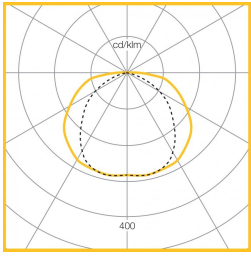

**Emergency not available in 640mm long versions

LED Performance

Colour Temp	RA (CRI)	Life expectancy	Colour consistency
4000K	>80	L80(50,000hrs)	MacAdam 3 SDCM

Dimensions

VERSION	L	W	H	KG	KG(EM)
2' – 640mm	640	115	88	3	N/A
4' – 1240mm	1240	115	88	5	6.2
5' – 1540mm	1540	115	88	7.5	8.7

Photometric Performance

6814 lumen,
61.2W
LOR = 100%

To Specify

IP65 surface mounted LED luminaire for outdoor applications. With die cast aluminium body and opal polycarbonate retained diffuser – as Whitecroft Lighting ACL EXTREME
