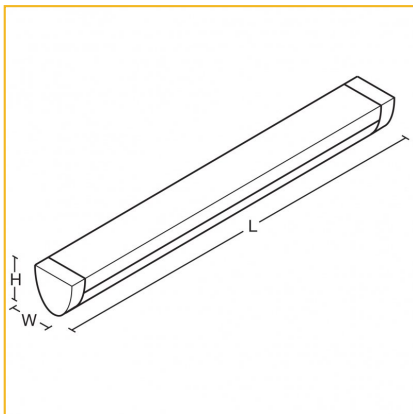

Order codes

ACL Extreme

ACL Extreme	Fixed Output	3hr Emergency	LL/CW	L80
640mm, 2023 lumen (19.1W) **	AXLH214K	n/a	106	50,000 hrs
1240mm, 3325 lumen (28.3W)	AXLH424K	AXLH424KEM	117	50,000 hrs
1240mm, 4068 lumen (35.6W)	AXLH434K	AXLH434KEM	114	50,000 hrs
1240mm, 5450 lumen (50.6W)	AXLH444K	AXLH444KEM	108	50,000 hrs
1540mm, 6107 lumen (53.6W)	AXLH554K	AXLH554KEM	114	50,000 hrs
1540mm, 6814 lumen (61.2W)	AXLH564K	AXLH564KEM	111	50,000 hrs

Options

DALI DIMMING	Replace H with Y	i.e AXLY424K
COMEPS*	Add suffix EP	i.e AXLH424KEP

* DALI dimming combined with COMEPS is only available in conjunction with Whitecroft Command Elite DALI addressable system. Please consult our Technical Desk.

**Emergency not available in 640mm long versions

LED Performance

Colour Temp	RA (CRI)	Life expectancy	Colour consistency
4000K	>80	L80(50,000hrs)	MacAdam 3 SDCM

Dimensions

VERSION	L	W	H	KG	KG(EM)
2' – 640mm	640	115	88	3	N/A
4' – 1240mm	1240	115	88	5	6.2
5' – 1540mm	1540	115	88	7.5	8.7