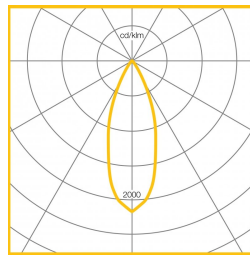

## Dimensions

| VERSION    | L   | W   | H   | KG  |
|------------|-----|-----|-----|-----|
| 1000 lumen | 122 | 130 | 145 | 0.9 |
| 1750 lumen | 122 | 130 | 145 | 0.9 |

## Photometric Performance

4000K 1683 lm  
22W Narrow  
LOR = 100%

4000K 1965 lm  
22W Medium  
LOR = 100%

4000K 1595 lm  
22W Wide  
LOR = 100%