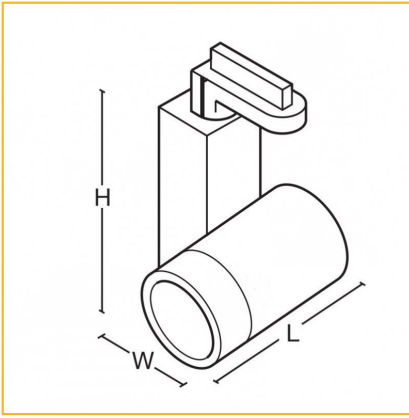

Dimensions

VERSION	L	W	H	KG
1000 lumen	122	130	145	0.9
1750 lumen	122	130	145	0.9