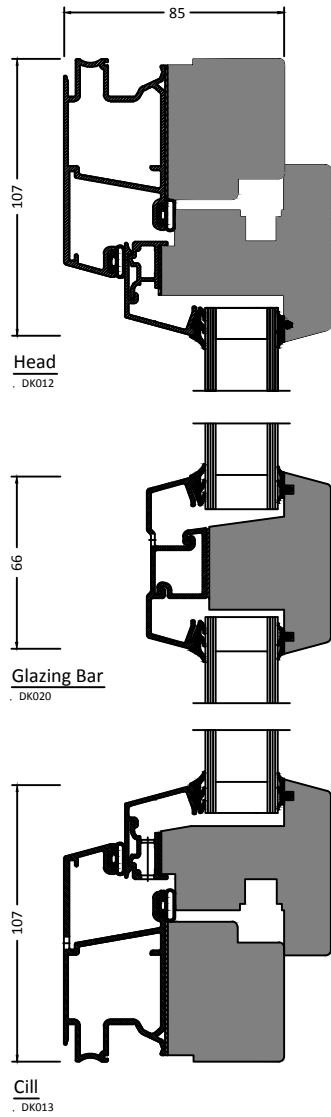

Drawing Title	Tilt & turn window (TT) Typical section details	
scale	1:2 @ A3	
drawn	DW	
drawing no.	WCW-TT	0
date	Jan '10	revision