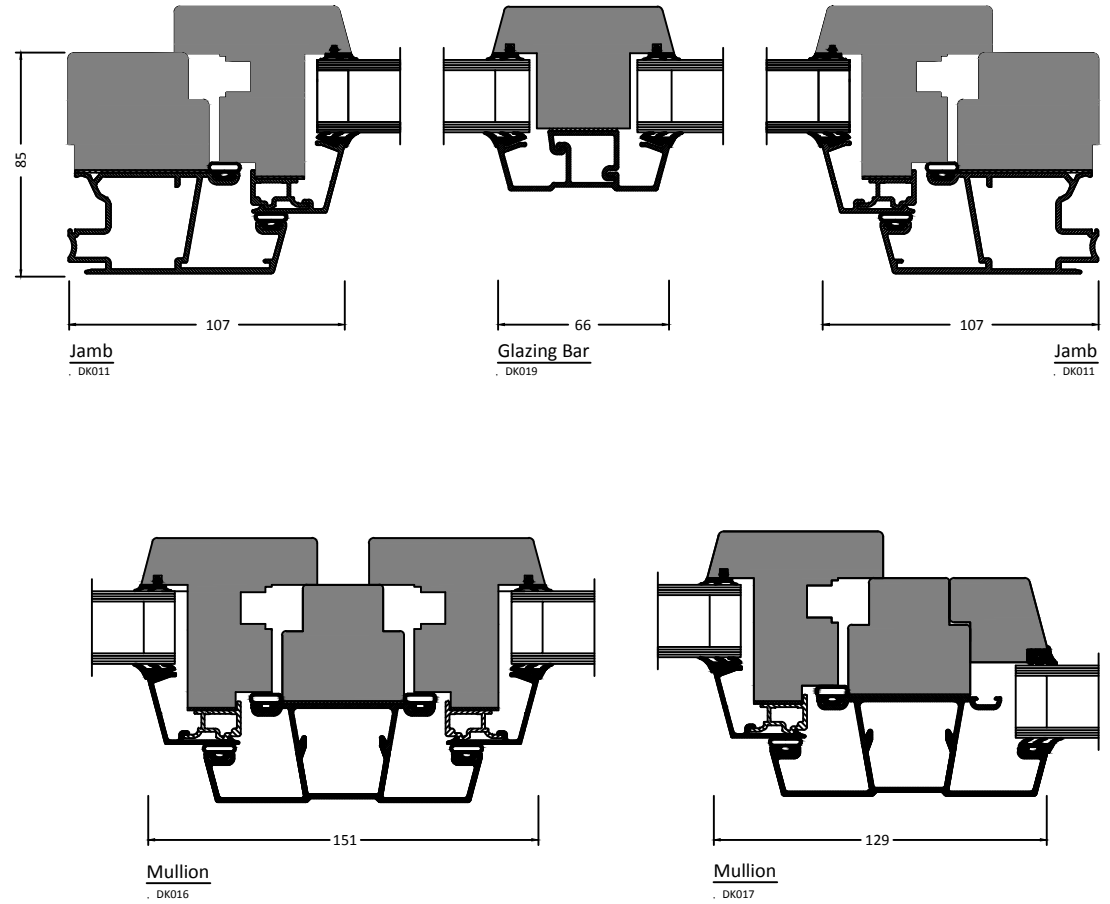

Drawing Title	Tilt & turn window (TT) Typical section details	
scale	1:2 @ A3	
drawn	DW	
drawing no.	WCW-TT	0
date	Jan '10	revision