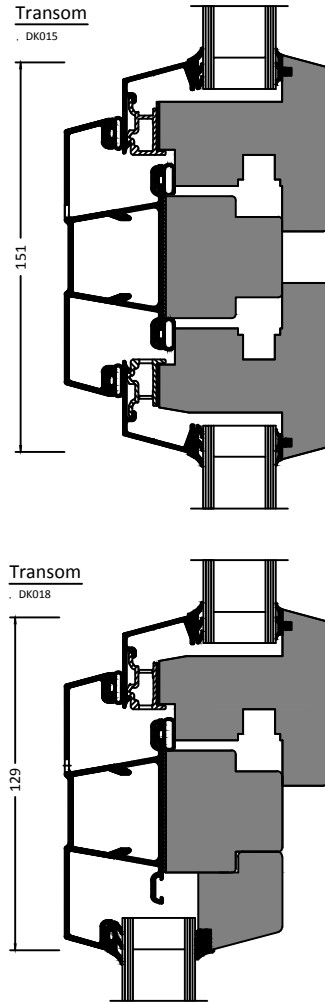

Drawing Title	Tilt & turn window (TT) Typical section details	
scale	1:2 @ A3	
drawn	DW	
drawing no.	WCW-TT	0
date	Jan '10	revision