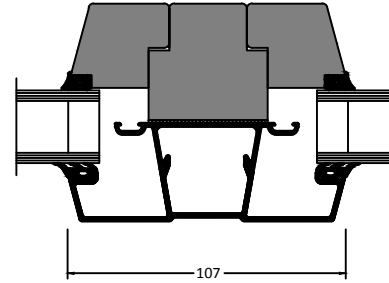

Mullion
DK043