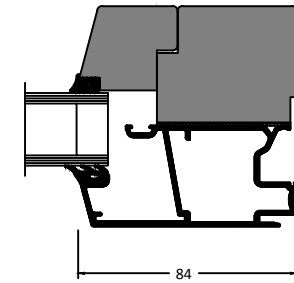

Jamb
DK041

Drawing Title	
Fixed window frame (FKD) Typical section details	
scale	1:2 @ A3
drawn	DW
drawing no.	WCW-FKD
date	Jan '10
revision	0