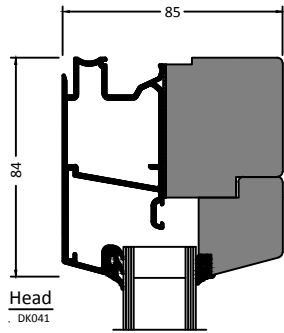

FKD

Head
DK041

Drawing Title	
Fixed window frame (FKD) Typical section details	
scale	1:2 @ A3
drawn	DW
drawing no.	WCW-FKD
date	Jan '10
revision	0