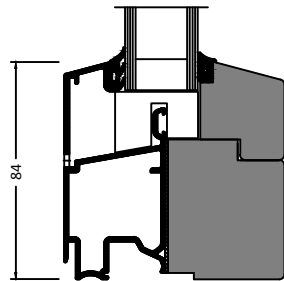

FKD

Sill
DK042

Drawing Title	
Fixed window frame (FKD) Typical section details	
scale	1:2 @ A3
drawn	DW
drawing no.	WCW-FKD
date	Jan '10
revision	0