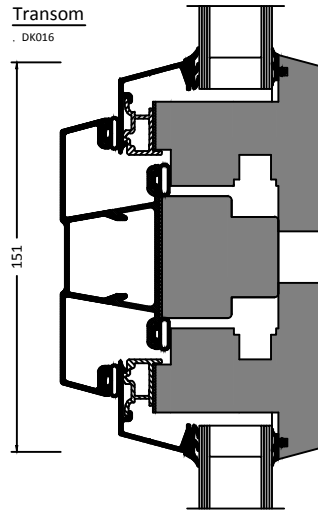

Transom
DK016