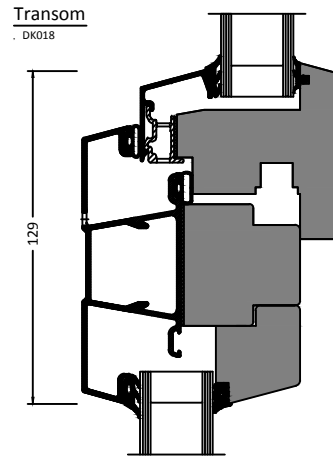

Transom
DK018

Drawing Title	
Bottom hung open in window (BHI) Typical section details	
scale	1:2 @ A3
drawn	DW
drawing no.	WCW-BHI
date	Jan '10
revision	0