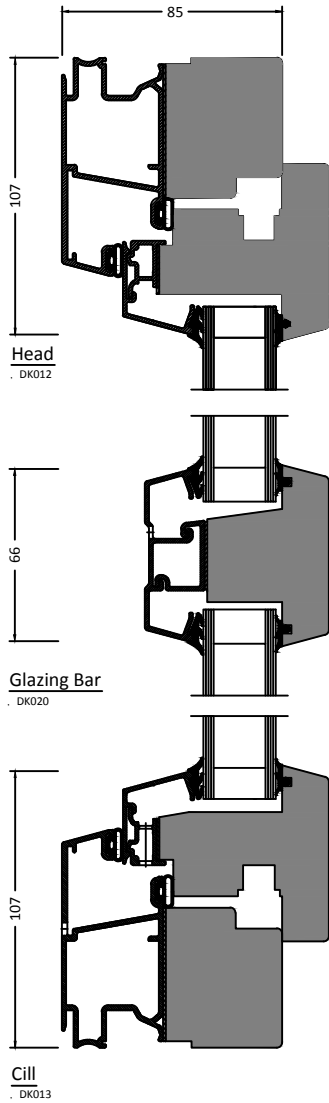

BHI

Jamb
DK011

Drawing Title	
Bottom hung open in window (BHI) Typical section details	
scale	1:2 @ A3
drawn	DW
drawing no.	WCW-BHI
date	Jan '10
revision	0