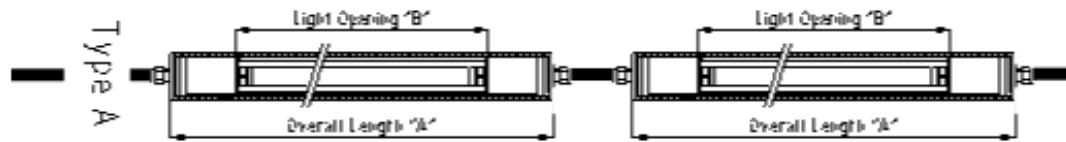

Waldmann Linear Fluorescent Tubular Lights.

„HD“ Fixtures for continous wiring

Last in Row:
„H“ Fixture

2 Cable Glands
per Fixture

1 Cable Gland
per Fixture