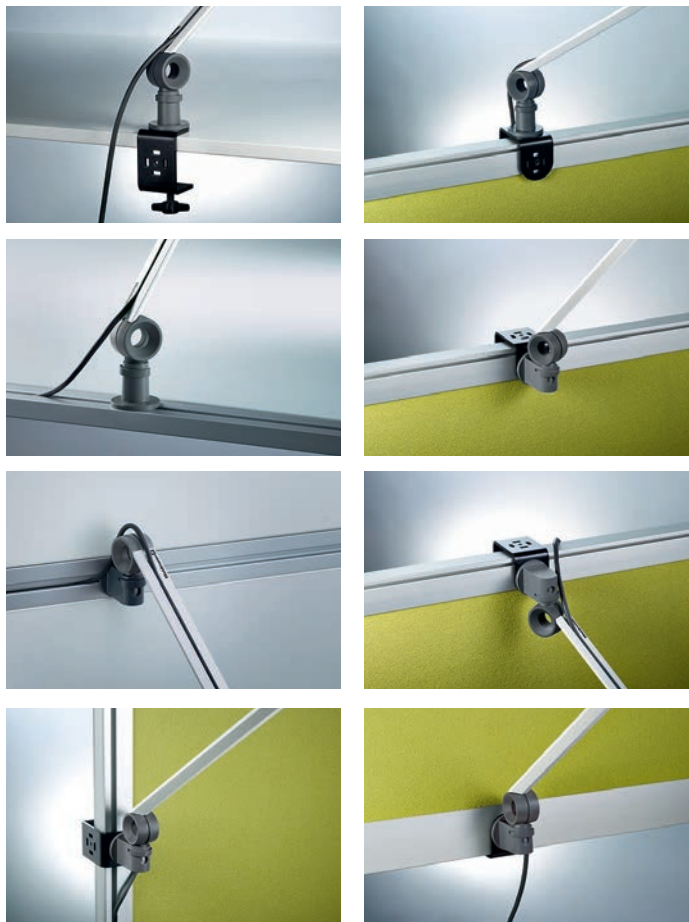

On/off and continuous dimming functions are easily accessible on the luminaire head. In addition, a memory function can remember the light setting and adjust to the same level the next time it's turned on. An auto-off operation also allows the luminaire to be set to switch off automatically after a certain time in one hour increments.

PARA.MI adapts easily to any office décor either as a desk light or by using clamp connectors for attaching to a dividing wall or furniture system.