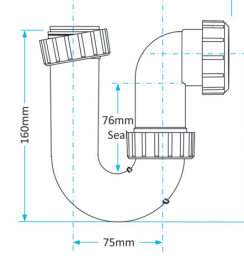

Product Code WTP3238
Description Swivel P Trap
Outlet 32mm **Seal** 38mm

Product Code WTP3276
Description Swivel P Trap
Outlet 32mm **Seal** 76mm

Product Code WTP4038
Description Swivel P Trap
Outlet 40mm **Seal** 38mm

Product Code WTP4076
Description Swivel P Trap
Outlet 40mm **Seal** 76mm

Swivel S Traps

Product Code WTS3238
Description Swivel S Trap
Outlet 32mm **Seal** 38mm

Product Code WTS3276
Description Swivel S Trap
Outlet 32mm **Seal** 76mm

Product Code WTS40
Description 50mm Shower Trap
Outlet 40mm **Seal** 50mm

Product Code WTKT32CE
Description Straight Through Trap
Outlet 32mm

Product Code WTPP01
Description Telescopic P Trap
Outlet Universal **Seal** 76mm

Product Code WTST01
Description Sink Trap (Single Nozzle)
Outlet 40mm **Seal** 76mm

Product Code WTST02
Description Sink Trap (Twin Nozzles)
Outlet 40mm **Seal** 76mm

Product Code WTBNH01
Description Bowl & Half Sink Trap
Outlet 40mm **Seal** 76mm