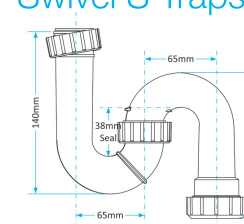

Product Code WTP3238
Description Swivel P Trap
Outlet 32mm **Seal** 38mm

Product Code WTP3276
Description Swivel P Trap
Outlet 32mm **Seal** 76mm

Product Code WTP4038
Description Swivel P Trap
Outlet 40mm **Seal** 38mm

Product Code WTP4076
Description Swivel P Trap
Outlet 40mm **Seal** 76mm

Swivel S Traps

Product Code WTS3238
Description Swivel S Trap
Outlet 32mm **Seal** 38mm

Product Code WTS3276
Description Swivel S Trap
Outlet 32mm **Seal** 76mm

Product Code WTS4038
Description Swivel S Trap
Outlet 40mm **Seal** 38mm

Product Code WTS4076
Description Swivel S Trap
Outlet 40mm **Seal** 76mm

Other Traps

Product Code WTB4019
Description Shallow Bath Trap
Outlet 40mm **Seal** 19mm

Product Code WTST01
Description Sink Trap (Single Nozzle)
Outlet 40mm **Seal** 76mm

Product Code WTST02
Description Sink Trap (Twin Nozzles)
Outlet 40mm **Seal** 76mm

Product Code WTBNH01
Description Bowl & Half Sink Trap
Outlet 40mm **Seal** 76mm