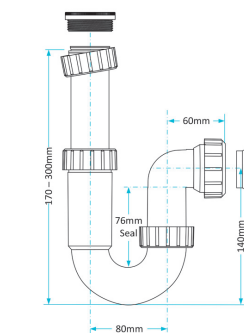

Product Code WTP4076
Description Swivel P Trap
Outlet 40mm **Seal** 76mm

Swivel S Traps

Product Code WTS3238
Description Swivel S Trap
Outlet 32mm **Seal** 38mm

Product Code WTS3276
Description Swivel S Trap
Outlet 32mm **Seal** 76mm

Product Code WTS4038
Description Swivel S Trap
Outlet 40mm **Seal** 38mm

Product Code WTS4076
Description Swivel S Trap
Outlet 40mm **Seal** 76mm

Other Traps

Product Code WTB4019
Description Shallow Bath Trap
Outlet 40mm **Seal** 19mm

Product Code WTS40
Description 50mm Shower Trap
Outlet 40mm **Seal** 50mm

Product Code WTKT32CE
Description Straight Through Trap
Outlet 32mm

Product Code WTPP01
Description Telescopic P Trap
Outlet Universal **Seal** 76mm

Product Code WTST01
Description Sink Trap (Single Nozzle)
Outlet 40mm **Seal** 76mm

Product Code WTST02
Description Sink Trap (Twin Nozzles)
Outlet 40mm **Seal** 76mm

Product Code WTBNH01
Description Bowl & Half Sink Trap
Outlet 40mm **Seal** 76mm