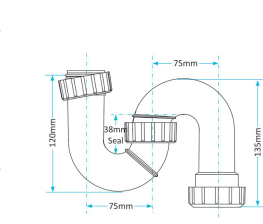

Product Code WTP3238
Description Swivel P Trap
Outlet 32mm **Seal** 38mm

Product Code WTP3276
Description Swivel P Trap
Outlet 32mm **Seal** 76mm

Product Code WTP4038
Description Swivel P Trap
Outlet 40mm **Seal** 38mm

Product Code WTP4076
Description Swivel P Trap
Outlet 40mm **Seal** 76mm

Swivel S Traps

Product Code WTS3238
Description Swivel S Trap
Outlet 32mm **Seal** 38mm

Product Code WTS3276
Description Swivel S Trap
Outlet 32mm **Seal** 76mm

Product Code WTS4038
Description Swivel S Trap
Outlet 40mm **Seal** 38mm

Product Code WTS4076
Description Swivel S Trap
Outlet 40mm **Seal** 76mm

Other Traps

Product Code WTB4019
Description Shallow Bath Trap
Outlet 40mm **Seal** 19mm

Product Code WTS40
Description 50mm Shower Trap
Outlet 40mm **Seal** 50mm

Product Code WTKT32CE
Description Straight Through Trap
Outlet 32mm

Product Code WTPP01
Description Telescopic P Trap
Outlet Universal **Seal** 76mm