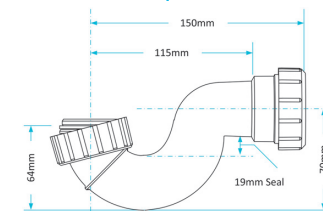

Product Code WTP3238
Description Swivel P Trap
Outlet 32mm **Seal** 38mm

Product Code WTP3276
Description Swivel P Trap
Outlet 32mm **Seal** 76mm

Product Code WTP4038
Description Swivel P Trap
Outlet 40mm **Seal** 38mm

Product Code WTP4076
Description Swivel P Trap
Outlet 40mm **Seal** 76mm

Swivel S Traps

Product Code WTS3238
Description Swivel S Trap
Outlet 32mm **Seal** 38mm

Product Code WTS3276
Description Swivel S Trap
Outlet 32mm **Seal** 76mm

Product Code WTS4038
Description Swivel S Trap
Outlet 40mm **Seal** 38mm

Product Code WTS4076
Description Swivel S Trap
Outlet 40mm **Seal** 76mm

Other Traps

Product Code WTB4019
Description Shallow Bath Trap
Outlet 40mm **Seal** 19mm

Product Code WTS40
Description 50mm Shower Trap
Outlet 40mm **Seal** 50mm

Product Code WTKT32CE
Description Straight Through Trap
Outlet 32mm

Product Code WTPP01
Description Telescopic P Trap
Outlet Universal **Seal** 76mm