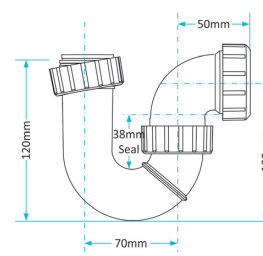

Product Code WTP3238
Description Swivel P Trap
Outlet 32mm **Seal** 38mm

Product Code WTP3276
Description Swivel P Trap
Outlet 32mm **Seal** 76mm

Product Code WTP4038
Description Swivel P Trap
Outlet 40mm **Seal** 38mm

Product Code WTP4076
Description Swivel P Trap
Outlet 40mm **Seal** 76mm

Swivel S Traps

Product Code WTS3238
Description Swivel S Trap
Outlet 32mm **Seal** 38mm

Product Code WTS3276
Description Swivel S Trap
Outlet 32mm **Seal** 76mm

Product Code WTS40
Description 50mm Shower Trap
Outlet 40mm **Seal** 50mm

Product Code WTKT32CE
Description Straight Through Trap
Outlet 32mm

Product Code WTPP01
Description Telescopic P Trap
Outlet Universal **Seal** 76mm

Product Code WTST01
Description Sink Trap (Single Nozzle)
Outlet 40mm **Seal** 76mm

Product Code WTST02
Description Sink Trap (Twin Nozzles)
Outlet 40mm **Seal** 76mm

Product Code WTBNH01
Description Bowl & Half Sink Trap
Outlet 40mm **Seal** 76mm