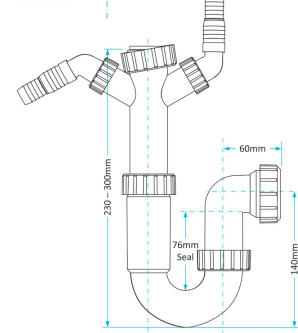

Product Code WTS4038
Description Swivel S Trap
Outlet 40mm **Seal** 38mm

Product Code WTS4076
Description Swivel S Trap
Outlet 40mm **Seal** 76mm

Other Traps

Product Code WTB4019
Description Shallow Bath Trap
Outlet 40mm **Seal** 19mm

Product Code WTS40
Description 50mm Shower Trap
Outlet 40mm **Seal** 50mm

Product Code WTKT32CE
Description Straight Through Trap
Outlet 32mm

Product Code WTPP01
Description Telescopic P Trap
Outlet Universal **Seal** 76mm

Product Code WTST01
Description Sink Trap (Single Nozzle)
Outlet 40mm **Seal** 76mm

Product Code WTST02
Description Sink Trap (Twin Nozzles)
Outlet 40mm **Seal** 76mm

Product Code WTBNH01
Description Bowl & Half Sink Trap
Outlet 40mm **Seal** 76mm

Product Code WTWM01
Description Washing Machine Standpipe Trap
Outlet 40mm **Seal** 76mm

Product Code WTBT76
Description Telescopic Bottle Trap
Outlet Universal **Seal** 76mm

Product Code WTBT4076
Description Telescopic Bottle Trap
Outlet 40mm **Seal** 76mm