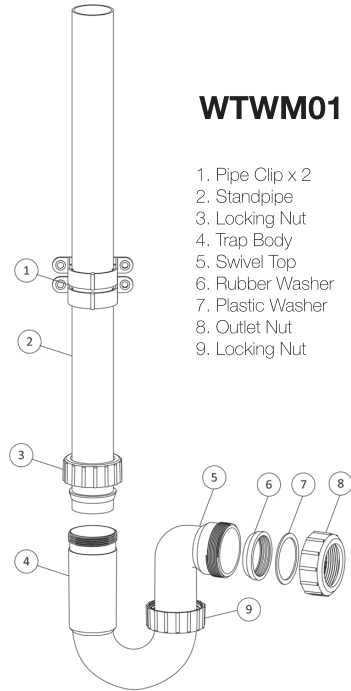

Product Code WTS40
Description 50mm Shower Trap
Outlet 40mm **Seal** 50mm

Product Code WTKT32CE
Description Straight Through Trap
Outlet 32mm

Product Code WTPP01
Description Telescopic P Trap
Outlet Universal **Seal** 76mm

Product Code WTST01
Description Sink Trap (Single Nozzle)
Outlet 40mm **Seal** 76mm

Product Code WTST02
Description Sink Trap (Twin Nozzles)
Outlet 40mm **Seal** 76mm

Product Code WTBNH01
Description Bowl & Half Sink Trap
Outlet 40mm **Seal** 76mm

Product Code WTWM01
Description Washing Machine Standpipe Trap
Outlet 40mm **Seal** 76mm

Product Code WTBT76
Description Telescopic Bottle Trap
Outlet Universal **Seal** 76mm

Product Code WTBT4076
Description Telescopic Bottle Trap
Outlet 40mm **Seal** 76mm

Product Code WTBT3276
Description Telescopic Bottle Trap
Outlet 32mm **Seal** 76mm

WTWM01

1. Pipe Clip x 2
2. Standpipe
3. Locking Nut
4. Trap Body
5. Swivel Top
6. Rubber Washer
7. Plastic Washer
8. Outlet Nut
9. Locking Nut