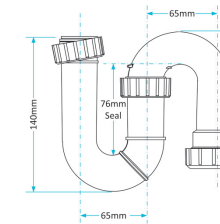

Product Code WTP3238
Description Swivel P Trap
Outlet 32mm **Seal** 38mm

Product Code WTP3276
Description Swivel P Trap
Outlet 32mm **Seal** 76mm

Product Code WTP4038
Description Swivel P Trap
Outlet 40mm **Seal** 38mm

Product Code WTP4076
Description Swivel P Trap
Outlet 40mm **Seal** 76mm

Swivel S Traps

Product Code WTS3238
Description Swivel S Trap
Outlet 32mm **Seal** 38mm

Product Code WTS3276
Description Swivel S Trap
Outlet 32mm **Seal** 76mm

Product Code WTS4038
Description Swivel S Trap
Outlet 40mm **Seal** 38mm

Product Code WTS4076
Description Swivel S Trap
Outlet 40mm **Seal** 76mm

Other Traps

Product Code WTB4019
Description Shallow Bath Trap
Outlet 40mm **Seal** 19mm

Product Code WTST01
Description Sink Trap (Single Nozzle)
Outlet 40mm **Seal** 76mm

Product Code WTST02
Description Sink Trap (Twin Nozzles)
Outlet 40mm **Seal** 76mm

Product Code WTBNH01
Description Bowl & Half Sink Trap
Outlet 40mm **Seal** 76mm