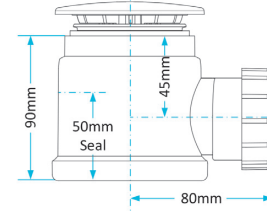

Product Code WTP4076
Description Swivel P Trap
Outlet 40mm **Seal** 76mm

Swivel S Traps

Product Code WTS3238
Description Swivel S Trap
Outlet 32mm **Seal** 38mm

Product Code WTS3276
Description Swivel S Trap
Outlet 32mm **Seal** 76mm

Product Code WTS4038
Description Swivel S Trap
Outlet 40mm **Seal** 38mm

Product Code WTS4076
Description Swivel S Trap
Outlet 40mm **Seal** 76mm

Other Traps

Product Code WTB4019
Description Shallow Bath Trap
Outlet 40mm **Seal** 19mm

Product Code WTS40
Description 50mm Shower Trap
Outlet 40mm **Seal** 50mm

Product Code WTKT32CE
Description Straight Through Trap
Outlet 32mm

Product Code WTPP01
Description Telescopic P Trap
Outlet Universal **Seal** 76mm

Product Code WTST01
Description Sink Trap (Single Nozzle)
Outlet 40mm **Seal** 76mm

Product Code WTST02
Description Sink Trap (Twin Nozzles)
Outlet 40mm **Seal** 76mm

Product Code WTBNH01
Description Bowl & Half Sink Trap
Outlet 40mm **Seal** 76mm