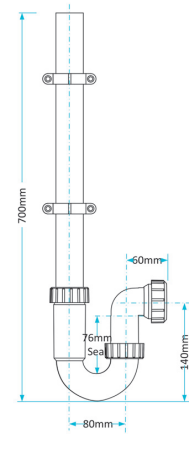

Product Code WTS4038
Description Swivel S Trap
Outlet 40mm **Seal** 38mm

Product Code WTS4076
Description Swivel S Trap
Outlet 40mm **Seal** 76mm

Other Traps

Product Code WTB4019
Description Shallow Bath Trap
Outlet 40mm **Seal** 19mm

Product Code WTS40
Description 50mm Shower Trap
Outlet 40mm **Seal** 50mm

Product Code WTKT32CE
Description Straight Through Trap
Outlet 32mm

Product Code WTPP01
Description Telescopic P Trap
Outlet Universal **Seal** 76mm

Product Code WTST01
Description Sink Trap (Single Nozzle)
Outlet 40mm **Seal** 76mm

Product Code WTST02
Description Sink Trap (Twin Nozzles)
Outlet 40mm **Seal** 76mm

Product Code WTBNH01
Description Bowl & Half Sink Trap
Outlet 40mm **Seal** 76mm

Product Code WTWM01
Description Washing Machine Standpipe Trap
Outlet 40mm **Seal** 76mm

Product Code WTBT76
Description Telescopic Bottle Trap
Outlet Universal **Seal** 76mm

Product Code WTBT4076
Description Telescopic Bottle Trap
Outlet 40mm **Seal** 76mm