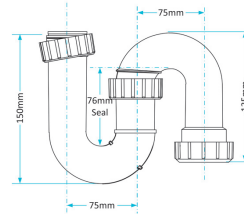

Product Code WTP3238
Description Swivel P Trap
Outlet 32mm **Seal** 38mm

Product Code WTP3276
Description Swivel P Trap
Outlet 32mm **Seal** 76mm

Product Code WTP4038
Description Swivel P Trap
Outlet 40mm **Seal** 38mm

Product Code WTP4076
Description Swivel P Trap
Outlet 40mm **Seal** 76mm

Swivel S Traps

Product Code WTS3238
Description Swivel S Trap
Outlet 32mm **Seal** 38mm

Product Code WTS3276
Description Swivel S Trap
Outlet 32mm **Seal** 76mm

Product Code WTS4038
Description Swivel S Trap
Outlet 40mm **Seal** 38mm

Product Code WTS4076
Description Swivel S Trap
Outlet 40mm **Seal** 76mm

Other Traps

Product Code WTB4019
Description Shallow Bath Trap
Outlet 40mm **Seal** 19mm

Product Code WTS40
Description 50mm Shower Trap
Outlet 40mm **Seal** 50mm

Product Code WTKT32CE
Description Straight Through Trap
Outlet 32mm

Product Code WTPP01
Description Telescopic P Trap
Outlet Universal **Seal** 76mm