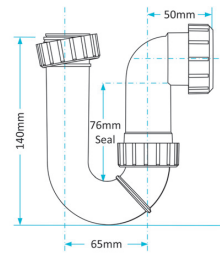

Product Code WTP3238
Description Swivel P Trap
Outlet 32mm **Seal** 38mm

Product Code WTP3276
Description Swivel P Trap
Outlet 32mm **Seal** 76mm

Product Code WTP4038
Description Swivel P Trap
Outlet 40mm **Seal** 38mm

Product Code WTP4076
Description Swivel P Trap
Outlet 40mm **Seal** 76mm

Swivel S Traps

Product Code WTS3238
Description Swivel S Trap
Outlet 32mm **Seal** 38mm

Product Code WTS3276
Description Swivel S Trap
Outlet 32mm **Seal** 76mm

Product Code WTS40
Description 50mm Shower Trap
Outlet 40mm **Seal** 50mm

Product Code WTKT32CE
Description Straight Through Trap
Outlet 32mm

Product Code WTPP01
Description Telescopic P Trap
Outlet Universal **Seal** 76mm

Product Code WTST01
Description Sink Trap (Single Nozzle)
Outlet 40mm **Seal** 76mm

Product Code WTST02
Description Sink Trap (Twin Nozzles)
Outlet 40mm **Seal** 76mm

Product Code WTBNH01
Description Bowl & Half Sink Trap
Outlet 40mm **Seal** 76mm