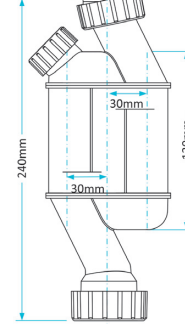

Product Code WTP4076
Description Swivel P Trap
Outlet 40mm **Seal** 76mm

Swivel S Traps

Product Code WTS3238
Description Swivel S Trap
Outlet 32mm **Seal** 38mm

Product Code WTS3276
Description Swivel S Trap
Outlet 32mm **Seal** 76mm

Product Code WTS4038
Description Swivel S Trap
Outlet 40mm **Seal** 38mm

Product Code WTS4076
Description Swivel S Trap
Outlet 40mm **Seal** 76mm

Other Traps

Product Code WTB4019
Description Shallow Bath Trap
Outlet 40mm **Seal** 19mm

Product Code WTS40
Description 50mm Shower Trap
Outlet 40mm **Seal** 50mm

Product Code WTKT32CE
Description Straight Through Trap
Outlet 32mm

Product Code WTPP01
Description Telescopic P Trap
Outlet Universal **Seal** 76mm

Product Code WTST01
Description Sink Trap (Single Nozzle)
Outlet 40mm **Seal** 76mm

Product Code WTST02
Description Sink Trap (Twin Nozzles)
Outlet 40mm **Seal** 76mm

Product Code WTBNH01
Description Bowl & Half Sink Trap
Outlet 40mm **Seal** 76mm