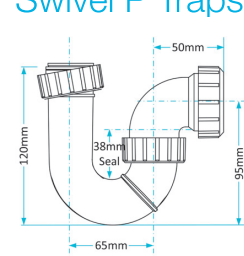

Product Code WTP3238
Description Swivel P Trap
Outlet 32mm **Seal** 38mm

Product Code WTP3276
Description Swivel P Trap
Outlet 32mm **Seal** 76mm

Product Code WTP4038
Description Swivel P Trap
Outlet 40mm **Seal** 38mm

Product Code WTP4076
Description Swivel P Trap
Outlet 40mm **Seal** 76mm

Swivel S Traps

Product Code WTS3238
Description Swivel S Trap
Outlet 32mm **Seal** 38mm

Product Code WTS3276
Description Swivel S Trap
Outlet 32mm **Seal** 76mm

Product Code WTS40
Description 50mm Shower Trap
Outlet 40mm **Seal** 50mm

Product Code WTKT32CE
Description Straight Through Trap
Outlet 32mm

Product Code WTPP01
Description Telescopic P Trap
Outlet Universal **Seal** 76mm

Product Code WTST01
Description Sink Trap (Single Nozzle)
Outlet 40mm **Seal** 76mm

Product Code WTST02
Description Sink Trap (Twin Nozzles)
Outlet 40mm **Seal** 76mm

Product Code WTBNH01
Description Bowl & Half Sink Trap
Outlet 40mm **Seal** 76mm