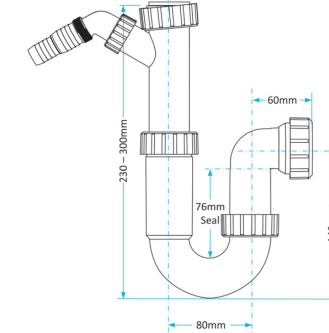

Product Code WTP4076
Description Swivel P Trap
Outlet 40mm **Seal** 76mm

Swivel S Traps

Product Code WTS3238
Description Swivel S Trap
Outlet 32mm **Seal** 38mm

Product Code WTS3276
Description Swivel S Trap
Outlet 32mm **Seal** 76mm

Product Code WTS4038
Description Swivel S Trap
Outlet 40mm **Seal** 38mm

Product Code WTS4076
Description Swivel S Trap
Outlet 40mm **Seal** 76mm

Other Traps

Product Code WTB4019
Description Shallow Bath Trap
Outlet 40mm **Seal** 19mm

Product Code WTS40
Description 50mm Shower Trap
Outlet 40mm **Seal** 50mm

Product Code WTKT32CE
Description Straight Through Trap
Outlet 32mm

Product Code WTPP01
Description Telescopic P Trap
Outlet Universal **Seal** 76mm

Product Code WTST01
Description Sink Trap (Single Nozzle)
Outlet 40mm **Seal** 76mm

Product Code WTST02
Description Sink Trap (Twin Nozzles)
Outlet 40mm **Seal** 76mm

Product Code WTBNH01
Description Bowl & Half Sink Trap
Outlet 40mm **Seal** 76mm