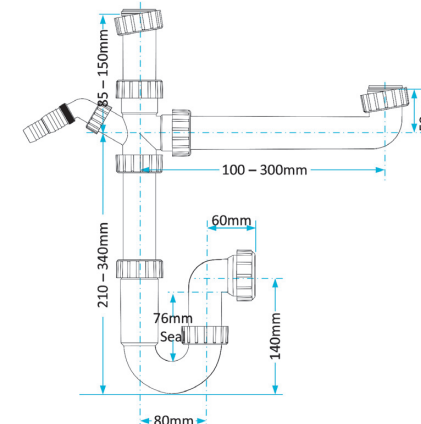

Product Code WTS4038
Description Swivel S Trap
Outlet 40mm **Seal** 38mm

Product Code WTS4076
Description Swivel S Trap
Outlet 40mm **Seal** 76mm

Other Traps

Product Code WTB4019
Description Shallow Bath Trap
Outlet 40mm **Seal** 19mm

Product Code WTS40
Description 50mm Shower Trap
Outlet 40mm **Seal** 50mm

Product Code WTKT32CE
Description Straight Through Trap
Outlet 32mm

Product Code WTPP01
Description Telescopic P Trap
Outlet Universal **Seal** 76mm

Product Code WTST01
Description Sink Trap (Single Nozzle)
Outlet 40mm **Seal** 76mm

Product Code WTST02
Description Sink Trap (Twin Nozzles)
Outlet 40mm **Seal** 76mm

Product Code WTBNH01
Description Bowl & Half Sink Trap
Outlet 40mm **Seal** 76mm

Product Code WTWM01
Description Washing Machine Standpipe Trap
Outlet 40mm **Seal** 76mm

Product Code WTBT76
Description Telescopic Bottle Trap
Outlet Universal **Seal** 76mm

Product Code WTBT4076
Description Telescopic Bottle Trap
Outlet 40mm **Seal** 76mm