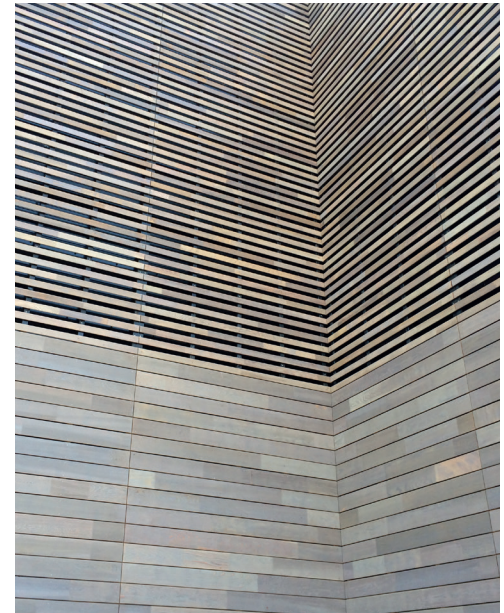

## Vincent Timber Cladding is just the ticket at Hereford Cinema Complex

**Vincent Timber has supplied almost 20,000 Mtrs of Sivalbp® pre-weathered Western Red Cedar cladding to provide the perfect aesthetic finish for a new six screen multiplex cinema at Hereford Old Market Town Shopping Centre.**

Built by Sir Robert McAlpine for clients Stanhope and British Land, the £90 million retail and leisure development has been built on the site of a former cattle market in Hereford city centre. As part of a full envelope package, including roofing and cladding systems, specialist contractor Lakesmere Group Ltd turned to Vincent Timber for design options fitting with such a development mixing the old with the new.

Appointed to provide a subtle yet durable façade, Vincent Timber supplied the Sivalbp® New Age Gris Cladding. Creating an attractive aesthetic in line with the geographic location, the finger-jointed cladding is coated to provide a pre-weathered appearance that is sympathetic to its environment and will provide a more even weathering process and stylish appearance befitting the development.

The project has once again proven Vincent Timber's ability to deliver cladding solutions that offer the highest standards of functionality and weatherproofing, whilst delivering a natural and homogenous transition to the actual aged colour of the cladding.