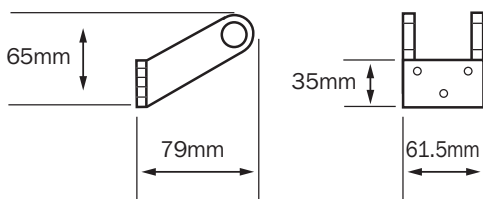

D4 FCE

200N

20kg

105mm/180mm/
300mm

LINEAR ACTUATOR

DIMENSIONS

FIXINGS AND BRACKETS AVAILABLE

VENT ENGINEERING