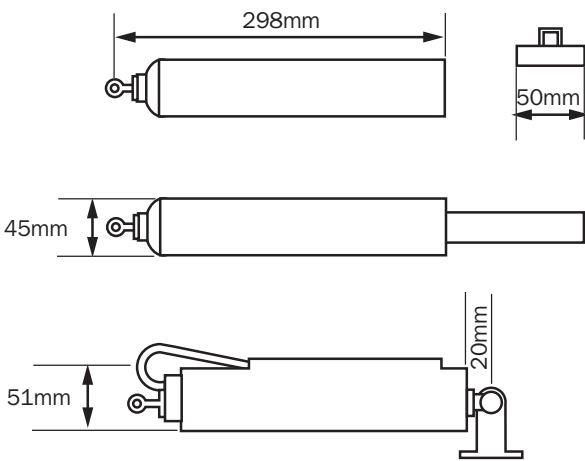

D4 FCE

200N

20kg

105mm/180mm/
300mm

LINEAR ACTUATOR

DIMENSIONS

FIXINGS AND BRACKETS AVAILABLE

VENT ENGINEERING