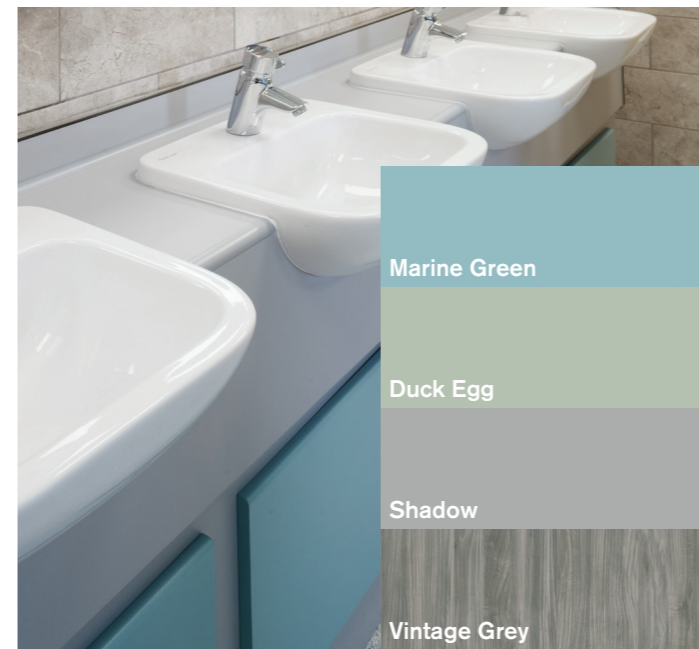

Colour harmonising

Choose complementary colours for a stunning look that's dramatic without being overpowering.

Harmonising colours is an effective way of making a lasting impact. Ask our friendly sales team and they'll help you choose the optimum colour matches for your scheme.

(Please consult our swatch samples for an accurate colour reference)