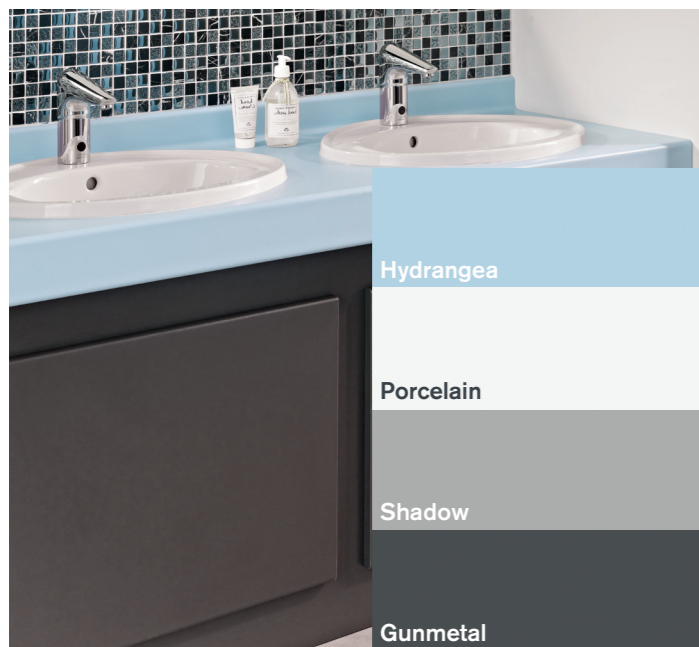

Colour harmonising

Choose complementary colours for a stunning look that's dramatic without being overpowering.

Harmonising colours is an effective way of making a lasting impact. Ask our friendly sales team and they'll help you choose the optimum colour matches for your scheme.

(Please consult our swatch samples for an accurate colour reference)