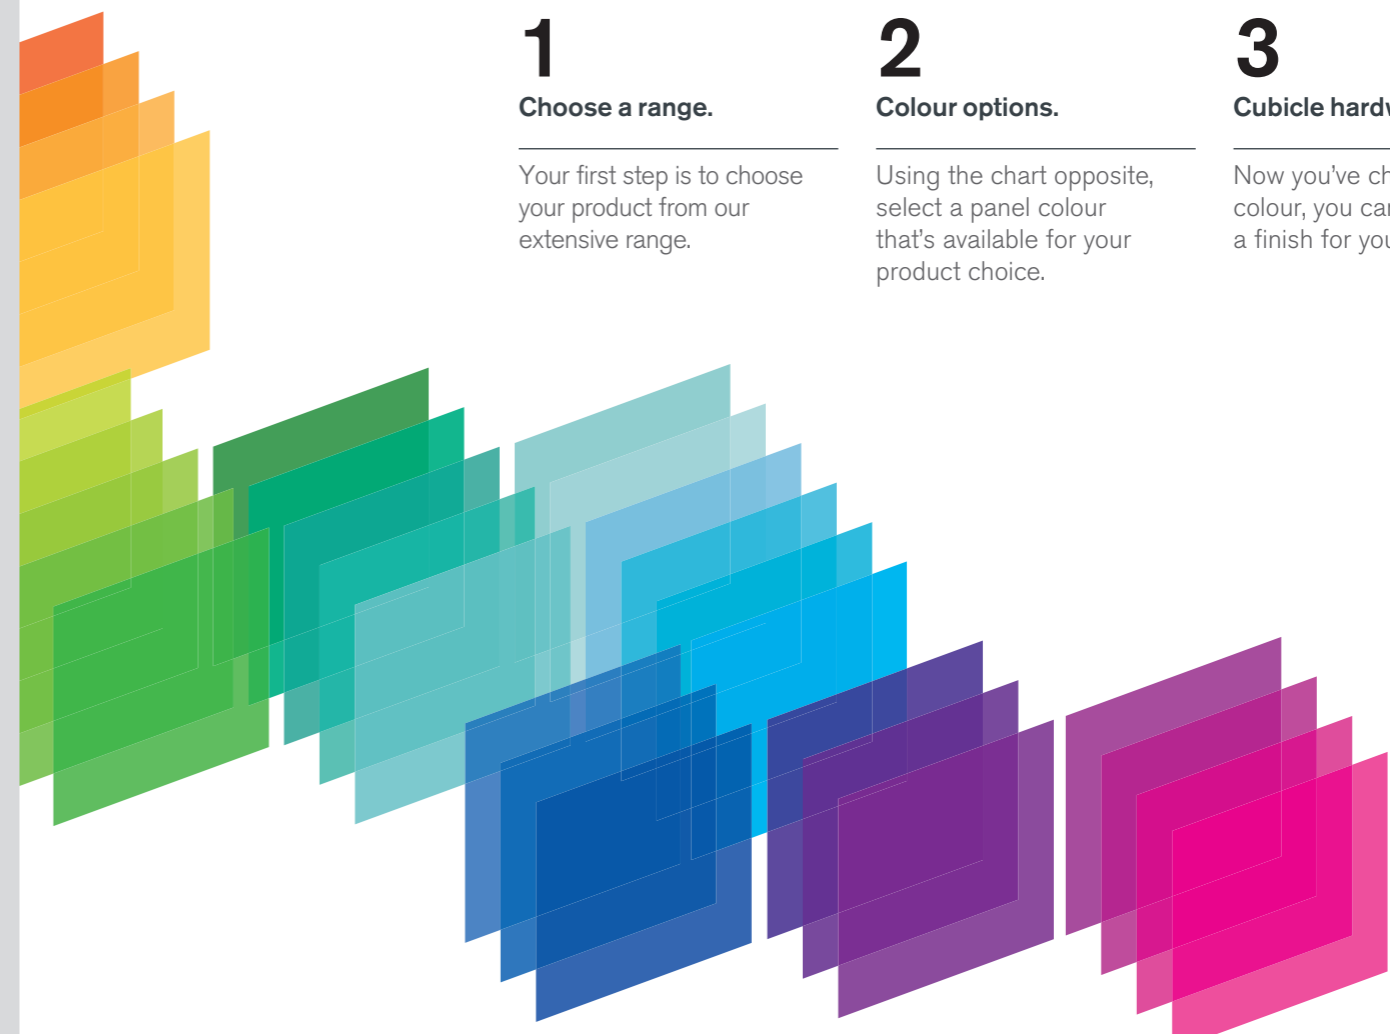

Solid Surface

Cubicle hardware

It's as easy as 1, 2, 3.

Follow these simple steps to choose your perfect colour.

**1**

**Choose a range.**

Your first step is to choose your product from our extensive range.

**2**

**Colour options.**

Using the chart opposite, select a panel colour that's available for your product choice.

**3**

**Cubicle hardware.**

Now you've chosen your colour, you can select a finish for your hardware.

<sup>^</sup> For real wood veneer choices see back of left hand booklet.