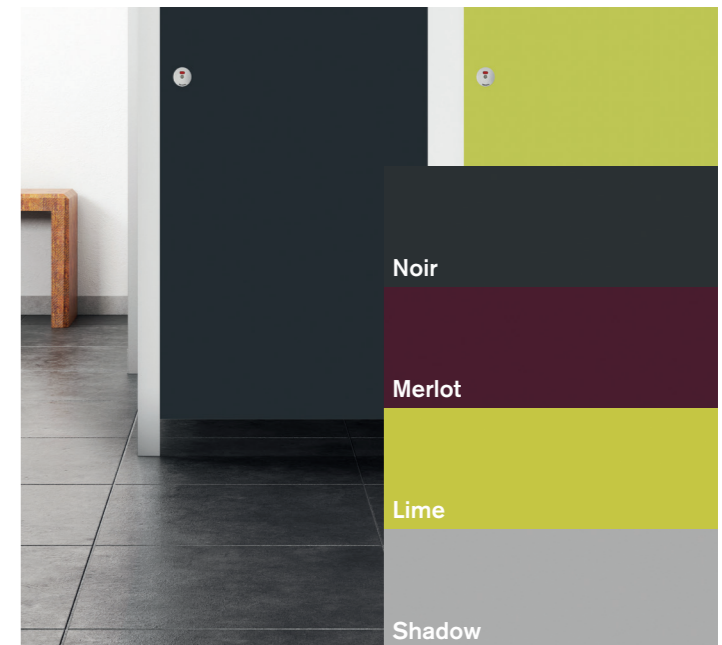

## Tonal colour

Select varying shades of the same colour and you'll produce a balanced, co-ordinated finish.

A blend of tonal colours makes a subtle statement. It's a great way to go when you're looking for a more understated aesthetic.

(Please consult our swatch samples for an accurate colour reference)

## Contrasting colour

If you're opting for a really dramatic effect, choose contrasting colours.

These bold, bright colours are guaranteed to impress. From bright orange to lime green, if you want to make a big statement, this is the way to do it.

(Please consult our swatch samples for an accurate colour reference)

**Screen prints 2-11 years**  
Available in HPL only. Fun and colourful screen print designs delight young minds and create a washroom that children will enjoy using.