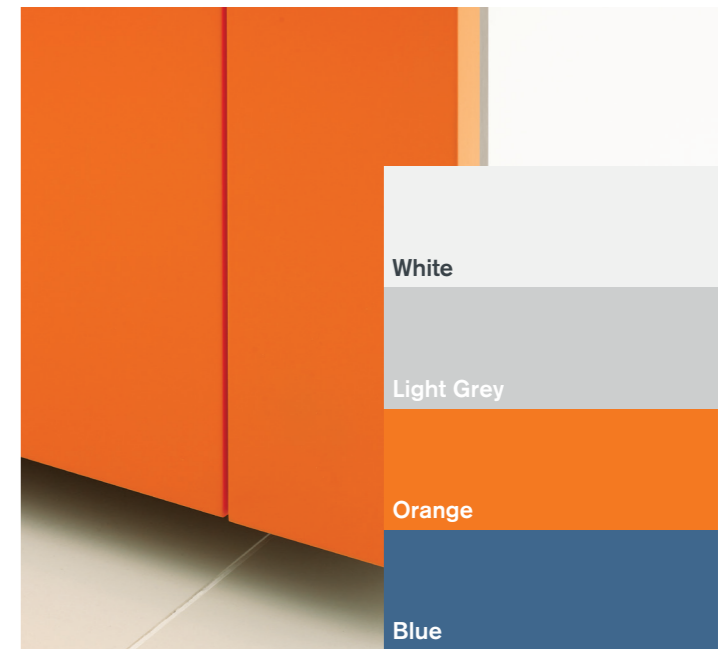

Contrasting colour

If you're opting for a really dramatic effect, choose contrasting colours.

These bold, bright colours are guaranteed to impress. From bright orange to lime green, if you want to make a big statement, this is the way to do it.

(Please consult our swatch samples for an accurate colour reference)