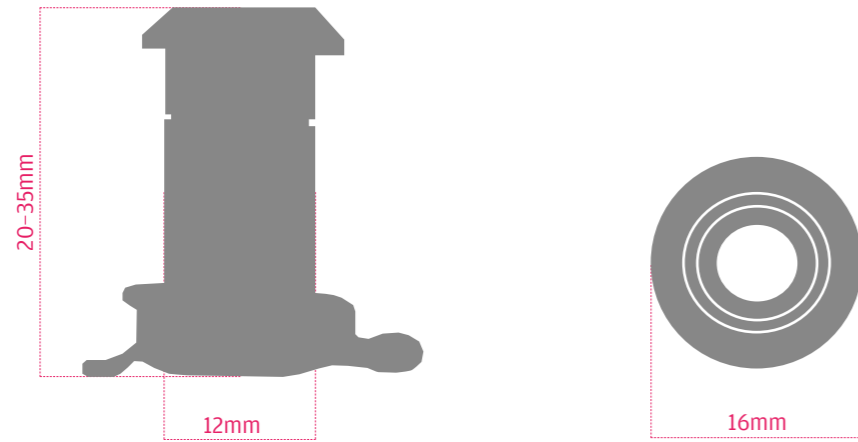

uPVC 20–35mm Door Viewers

Finishes	Product Code	Material Construction	Privacy Cover Included	PVD Head	Lens	Coating Guarantee
Polished Brass	CICBR	Brass	Yes	Yes	Plastic	5 Years
Polished Chrome	CICCH	Brass	Yes	Yes	Plastic	5 Years
White	CICWH	Brass	Yes	No	Plastic	5 Years
Black	CICBL	Brass	Yes	No	Plastic	5 Years
Gold Anodised	CICGA	Brass	No	No	Plastic	10 Years Colour Fast
Silver Anodised	CICSA	Brass	No	No	Plastic	10 Years Colour Fast

Sizes	
Barrel Thickness	12mm
Extension	20–35mm
View Head Size	16mm