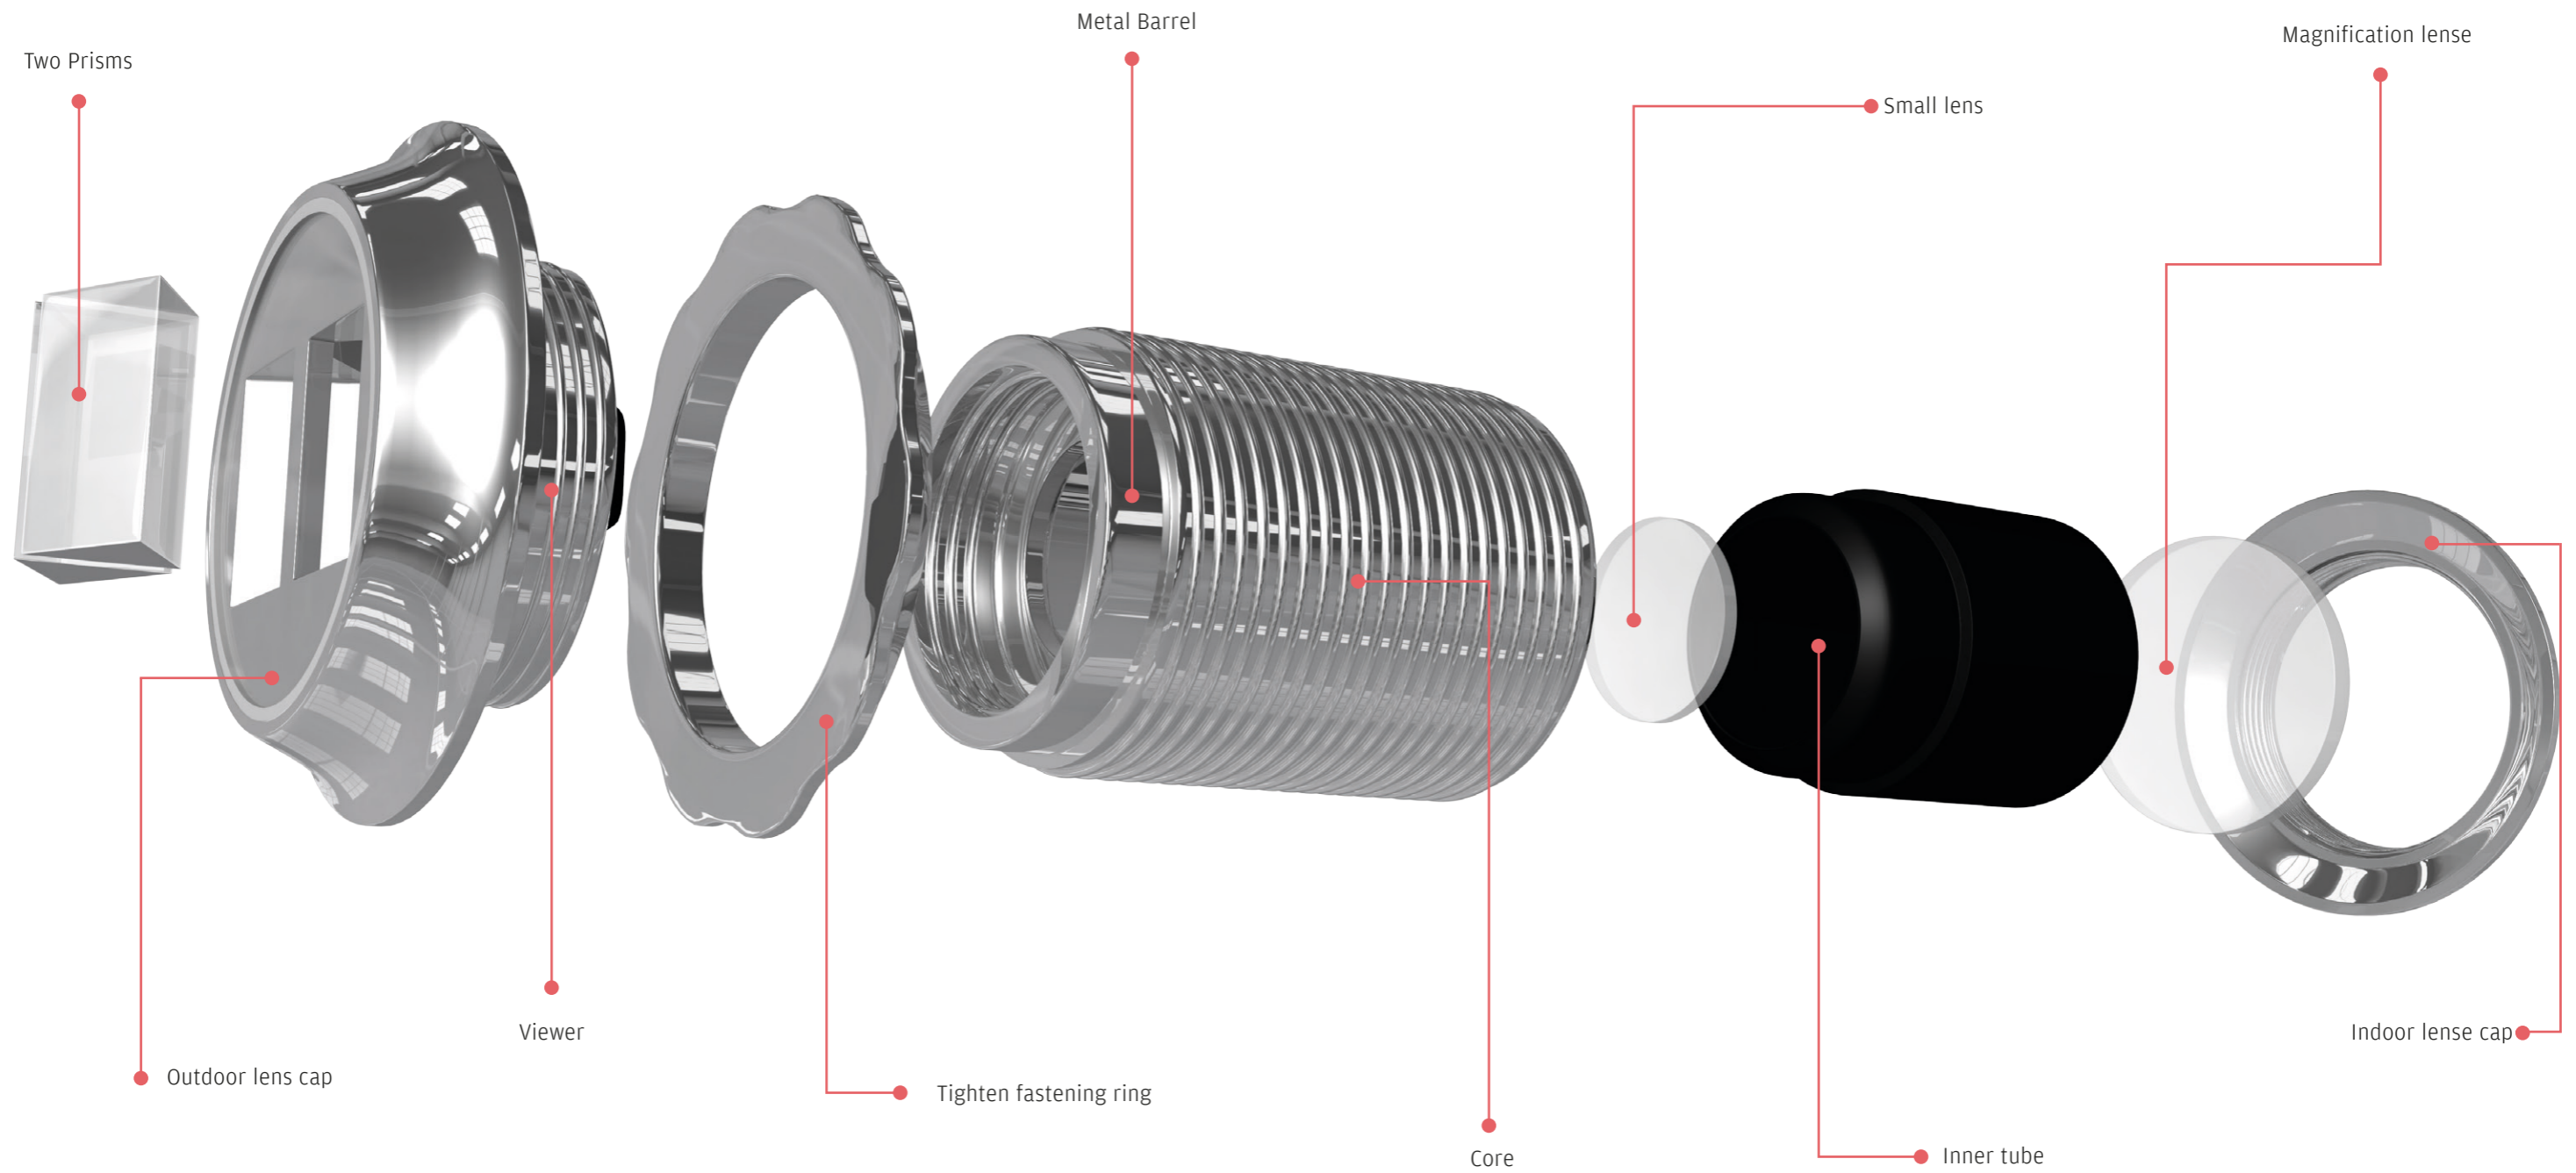

Sizes	
Barrel Thickness	12mm
Extension	35-55mm
View Head Size	26mm

Wide Angle Door Viewers
 With 14mm barrels for openings 35–55mm

Polished Brass

Polished Chrome

Finishes	Product Code	Material Construction	Privacy Cover Included	PVD Head	Lens	Coating Guarantee
Polished Brass	CVPLBR14	Brass	Yes	Yes	Plastic	5 Years
Polished Chrome	CVPLCH14	Brass	Yes	Yes	Plastic	5 Years

Sizes	
Barrel Thickness	14mm
Extension	35-55mm
View Head Size	26mm

Super Wide Angle Door Viewer
With 14mm barrels for openings 35–55mm

Door Viewer Extensions
For barrels 12mm and 14mm

Finishes	Product Code	Material Construction	Privacy Cover Included	PVD Head	Lens	Coating Guarantee
Polished Brass	CVLP	Brass	Yes	Yes	Plastic	5 Years

Ultra Wide Angle Secure to View™ Door Viewers

Our ultra wide angle Secure to View™ door viewers provide a clear view for people with sight difficulties, the elderly and wheelchair users. Once installed, it is possible to see who is behind the door from up to 2 meters away. Even if a person is crouched behind the door they are still visible.