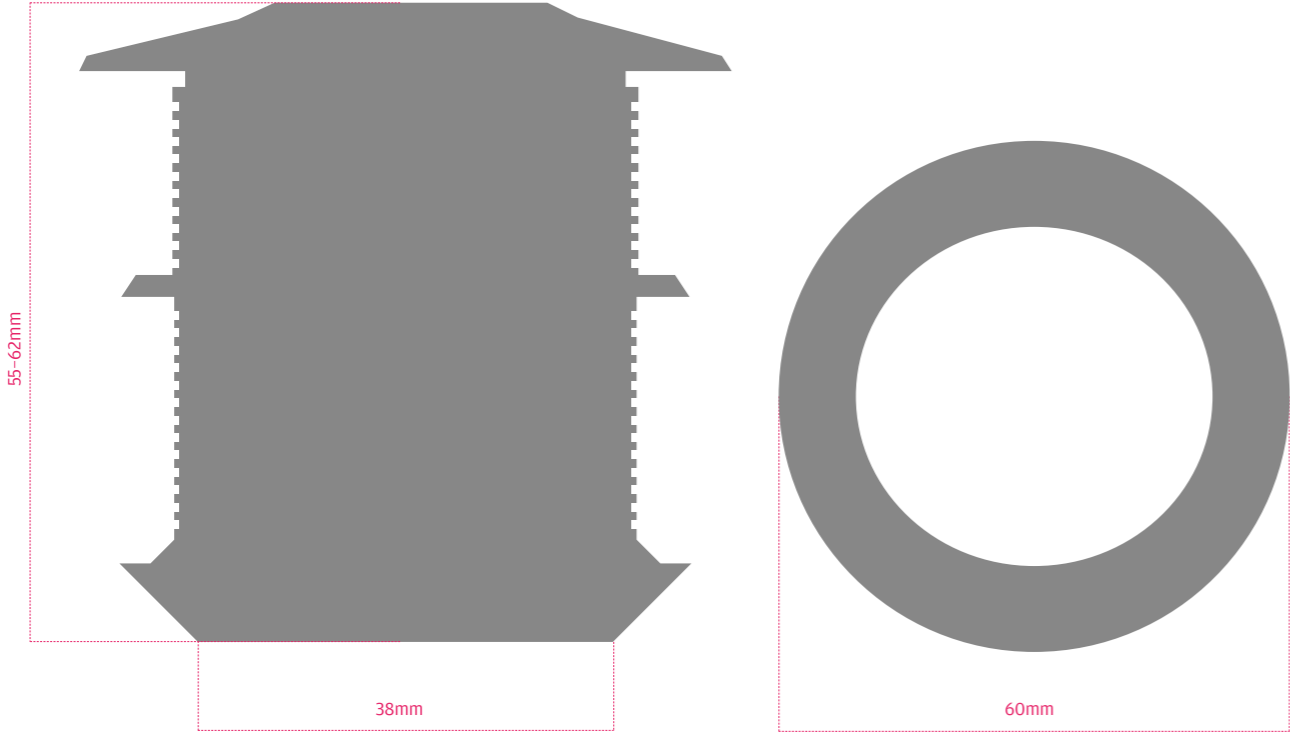

Ultra Wide Angle Secure to View™ Door Viewers
With 38mm barrels for openings 55–62mm

Finishes	Product Code	Material Construction	Privacy Cover Included	PVD Head	Lens	Coating Guarantee
Gold Plastic Frame	STVG	Plastic	No	Yes	Plastic	5 Years
Silver Plastic Frame	STVS	Plastic	No	Yes	Plastic	5 Years
PVD Gold	STVSG	Metal	No	No	Plastic	5 Years
PVD Chrome	STVSC	Metal	No	No	Plastic	5 Years

Sizes	
Barrel Thickness	38mm
Extension	55–62mm
View Head Size	60mm