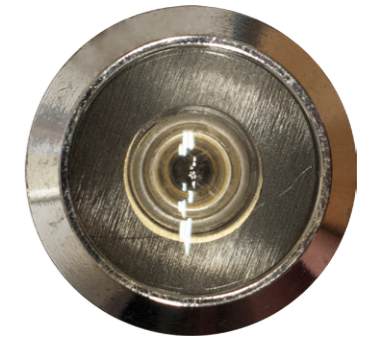

Sizes	
Barrel Thickness	12mm
Extension	55-75mm
View Head Size	16mm

Official Police Security Initiative

Wide Angle Door Viewers
With 12mm barrels for openings 35–55mm

Polished Chrome

Polished Brass

Black Powder Coat

White Powder Coat

Gold Anodised

Silver Anodised

Finishes	Product Code	Material Construction	Privacy Cover Included	PVD Head	Lens	Coating Guarantee
Polished Brass	CVPLBR	Brass	Yes	Yes	Plastic	5 Years
Polished Chrome	CVPLCH	Brass	Yes	Yes	Plastic	5 Years
Black	CVPLBL	Brass	Yes	No	Plastic	5 Years
White	CVPLWH	Brass	Yes	No	Plastic	5 Years
Gold Anodised	CVPLGA	Brass	No	No	Plastic	10 Years Colour Fast
Silver Anodised	CVPLSA	Brass	No	No	Plastic	10 Years Colour Fast

Sizes	
Barrel Thickness	12mm
Extension	35-55mm
View Head Size	26mm

Wide Angle Door Viewers
 With 14mm barrels for openings 35–55mm

Polished Brass

Polished Chrome

Finishes	Product Code	Material Construction	Privacy Cover Included	PVD Head	Lens	Coating Guarantee
Polished Brass	CVPLBR14	Brass	Yes	Yes	Plastic	5 Years
Polished Chrome	CVPLCH14	Brass	Yes	Yes	Plastic	5 Years

Sizes	
Barrel Thickness	14mm
Extension	35-55mm
View Head Size	26mm

Super Wide Angle Door Viewer
With 14mm barrels for openings 35–55mm

Door Viewer Extensions
For barrels 12mm and 14mm

Finishes	Product Code	Material Construction	Privacy Cover Included	PVD Head	Lens	Coating Guarantee
Polished Brass	CVLP	Brass	Yes	Yes	Plastic	5 Years