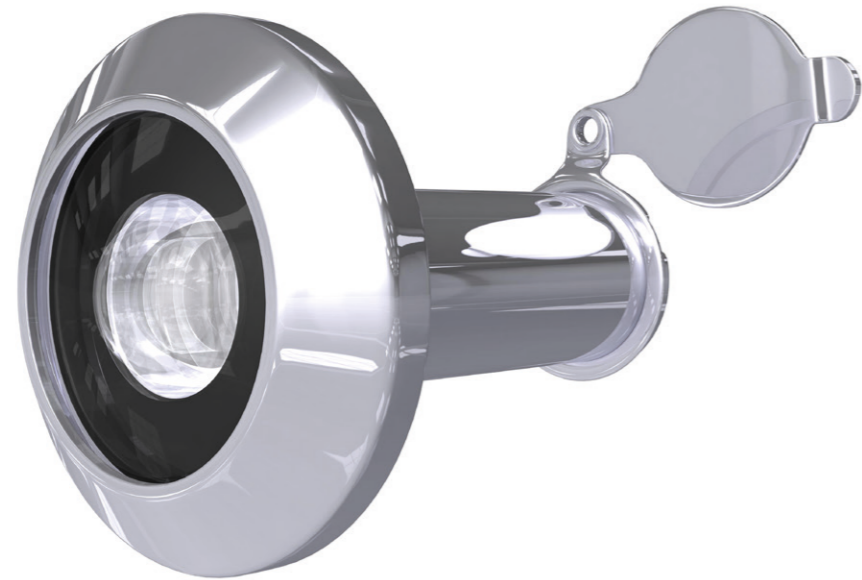

UAP
LIMITED

Door Viewers

Door viewers are a great security accessory, as no door should be opened without first checking who is on the other side. Each door viewer has gone through rigorous testing, and has been awarded 'Secured by Design' by the Association of Police Officers. Made with a solid brass body and comprising of 3 plastic lenses, each door viewer ensures to give crystal clear performance for years of safe, secure use.

Sizes	
Barrel Thickness	12mm
Extension	55-75mm
View Head Size	16mm

Official Police Security Initiative

Wide Angle Door Viewers
With 12mm barrels for openings 35–55mm

Polished Chrome

Polished Brass

Black Powder Coat

Sizes	
Barrel Thickness	12mm
Extension	35-55mm
View Head Size	26mm

Wide Angle Door Viewers
 With 14mm barrels for openings 35–55mm

Polished Brass

Polished Chrome

Finishes	Product Code	Material Construction	Privacy Cover Included	PVD Head	Lens	Coating Guarantee
Polished Brass	CVPLBR14	Brass	Yes	Yes	Plastic	5 Years
Polished Chrome	CVPLCH14	Brass	Yes	Yes	Plastic	5 Years

Sizes	
Barrel Thickness	14mm
Extension	35-55mm
View Head Size	26mm

Super Wide Angle Door Viewer
With 14mm barrels for openings 35–55mm

Door Viewer Extensions
For barrels 12mm and 14mm

Finishes	Product Code	Material Construction	Privacy Cover Included	PVD Head	Lens	Coating Guarantee
Polished Brass	CVLP	Brass	Yes	Yes	Plastic	5 Years