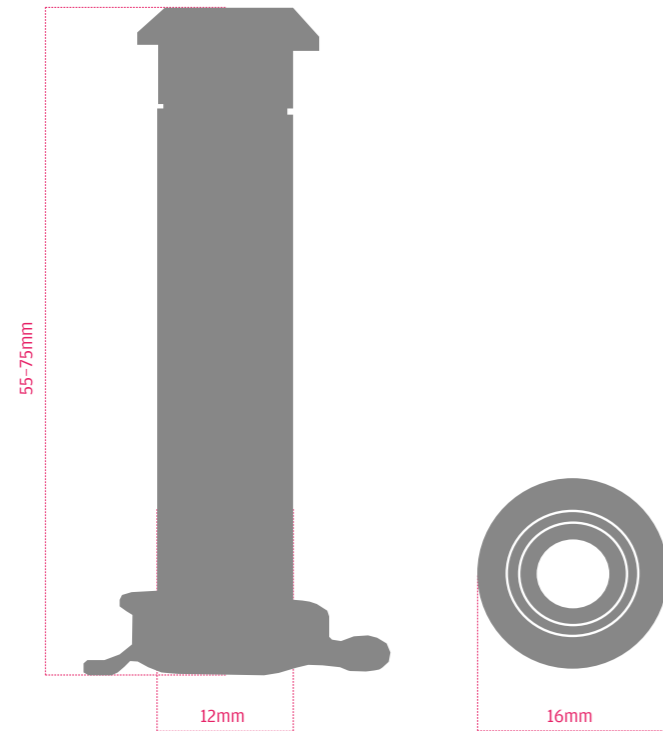

Sizes	
Barrel Thickness	12mm
Extension	20–35mm
View Head Size	16mm

Standard 38-63mm Door Viewers

Finishes	Product Code	Material Construction	Privacy Cover Included	PVD Head	Lens	Coating Guarantee
Polished Brass	CILBR38-63	Brass	Yes	Yes	Plastic	5 Years
Polished Chrome	CILCH38-63	Brass	Yes	Yes	Plastic	5 Years
Satin Chrome	CILSC38-63	Brass	Yes	No	Plastic	5 Years
White	CILWH38-63	Brass	Yes	No	Plastic	5 Years
Black	CILBL38-63	Brass	Yes	No	Plastic	5 Years
Gold Anodised	CILGA38-63	Brass	No	No	Plastic	10 Years Colour Fast
Silver Anodised	CILSA38-63	Brass	No	No	Plastic	10 Years Colour Fast
PVD Gold	CILPVDG38-63	Stainless Steel	Yes	No	Glass	Lifetime
Mirror Polished	CILMPSS38-63	Stainless Steel	Yes	No	Glass	Lifetime
Satin Stainless	CILSSS38-63	Stainless Steel	Yes	No	Glass	Lifetime

Sizes	
Barrel Thickness	12mm
Extension	38-63mm
View Head Size	16mm

Signature 55-75mm Door Viewers

Polished Chrome

Polished Brass

White Powder Coat

Black Powder Coat

Finishes	Product Code	Material Construction	Privacy Cover Included	PVD Head	Lens	Coating Guarantee
Polished Brass	SDV125575BR	Brass	Yes	Yes	Plastic	5 Years
Polished Chrome	SDV125575CH	Brass	Yes	Yes	Plastic	5 Years
Black	SDV125575BL	Brass	Yes	No	Plastic	5 Years
White	SDV125575WH	Brass	Yes	No	Plastic	5 Years

Sizes	
Barrel Thickness	12mm
Extension	55-75mm
View Head Size	16mm

Official Police Security Initiative

Wide Angle Door Viewers
With 12mm barrels for openings 35–55mm

Polished Chrome

Polished Brass

Black Powder Coat

Sizes	
Barrel Thickness	12mm
Extension	35–55mm
View Head Size	26mm

+44(0) 161 796 7268
sales@uapcorporate.com
www.uapcorporate.com

UAP Limited, Unit 1
Albert Close Trading Est.
Whitefield, Manchester, M45 8EH