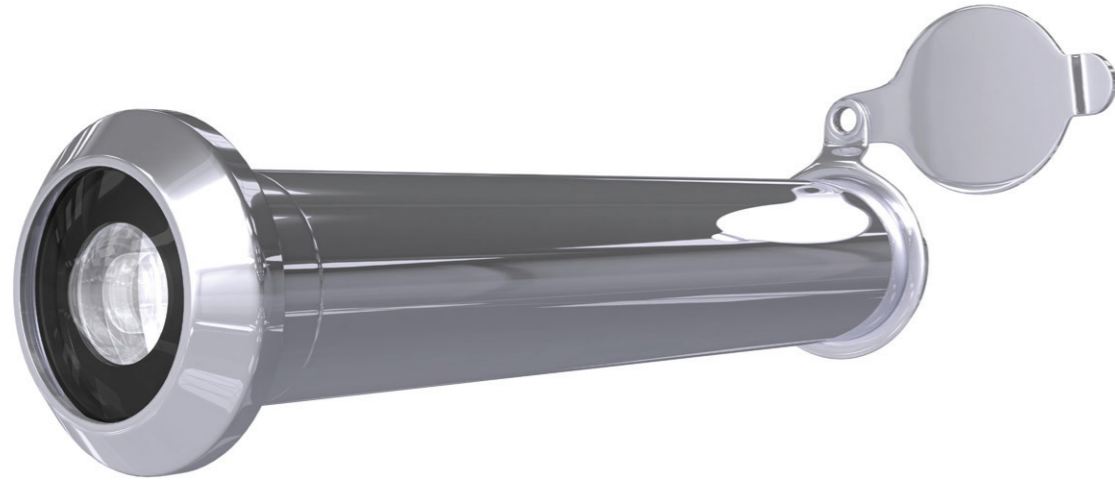

UAP
LIMITED

Door Viewers

Door viewers are a great security accessory, as no door should be opened without first checking who is on the other side. Each door viewer has gone through rigorous testing, and has been awarded 'Secured by Design' by the Association of Police Officers. Made with a solid brass body and comprising of 3 plastic lenses, each door viewer ensures to give crystal clear performance for years of safe, secure use.

Sizes	
Barrel Thickness	12mm
Extension	20–35mm
View Head Size	16mm

Standard 38-63mm Door Viewers

Finishes	Product Code	Material Construction	Privacy Cover Included	PVD Head	Lens	Coating Guarantee
Polished Brass	CILBR38-63	Brass	Yes	Yes	Plastic	5 Years
Polished Chrome	CILCH38-63	Brass	Yes	Yes	Plastic	5 Years
Satin Chrome	CILSC38-63	Brass	Yes	No	Plastic	5 Years
White	CILWH38-63	Brass	Yes	No	Plastic	5 Years
Black	CILBL38-63	Brass	Yes	No	Plastic	5 Years
Gold Anodised	CILGA38-63	Brass	No	No	Plastic	10 Years Colour Fast
Silver Anodised	CILSA38-63	Brass	No	No	Plastic	10 Years Colour Fast
PVD Gold	CILPVDG38-63	Stainless Steel	Yes	No	Glass	Lifetime
Mirror Polished	CILMPSS38-63	Stainless Steel	Yes	No	Glass	Lifetime
Satin Stainless	CILSSS38-63	Stainless Steel	Yes	No	Glass	Lifetime

Sizes	
Barrel Thickness	12mm
Extension	38-63mm
View Head Size	16mm

Signature 55-75mm Door Viewers

Polished Chrome

Polished Brass

White Powder Coat

Black Powder Coat

Finishes	Product Code	Material Construction	Privacy Cover Included	PVD Head	Lens	Coating Guarantee
Polished Brass	SDV125575BR	Brass	Yes	Yes	Plastic	5 Years
Polished Chrome	SDV125575CH	Brass	Yes	Yes	Plastic	5 Years
Black	SDV125575BL	Brass	Yes	No	Plastic	5 Years
White	SDV125575WH	Brass	Yes	No	Plastic	5 Years