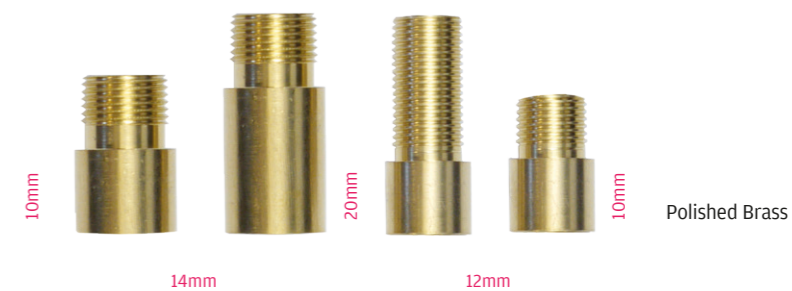

Sizes	
Barrel Thickness	12mm
Extension	20–35mm
View Head Size	16mm

Standard 38-63mm Door Viewers

Finishes	Product Code	Material Construction	Privacy Cover Included	PVD Head	Lens	Coating Guarantee
Polished Brass	CILBR38-63	Brass	Yes	Yes	Plastic	5 Years
Polished Chrome	CILCH38-63	Brass	Yes	Yes	Plastic	5 Years
Satin Chrome	CILSC38-63	Brass	Yes	No	Plastic	5 Years
White	CILWH38-63	Brass	Yes	No	Plastic	5 Years
Black	CILBL38-63	Brass	Yes	No	Plastic	5 Years
Gold Anodised	CILGA38-63	Brass	No	No	Plastic	10 Years Colour Fast
Silver Anodised	CILSA38-63	Brass	No	No	Plastic	10 Years Colour Fast
PVD Gold	CILPVDG38-63	Stainless Steel	Yes	No	Glass	Lifetime
Mirror Polished	CILMPSS38-63	Stainless Steel	Yes	No	Glass	Lifetime
Satin Stainless	CILSSS38-63	Stainless Steel	Yes	No	Glass	Lifetime

Sizes	
Barrel Thickness	12mm
Extension	35-55mm
View Head Size	26mm

Wide Angle Door Viewers
 With 14mm barrels for openings 35–55mm

Polished Brass

Polished Chrome

Finishes	Product Code	Material Construction	Privacy Cover Included	PVD Head	Lens	Coating Guarantee
Polished Brass	CVPLBR14	Brass	Yes	Yes	Plastic	5 Years
Polished Chrome	CVPLCH14	Brass	Yes	Yes	Plastic	5 Years

Sizes	
Barrel Thickness	14mm
Extension	35-55mm
View Head Size	26mm

Super Wide Angle Door Viewer
With 14mm barrels for openings 35–55mm

Door Viewer Extensions
For barrels 12mm and 14mm

Finishes	Product Code	Material Construction	Privacy Cover Included	PVD Head	Lens	Coating Guarantee
Polished Brass	CVLP	Brass	Yes	Yes	Plastic	5 Years

Sizes	
Barrel Thickness	14mm
Extension	35-55mm
View Head Size	26mm

Finishes	Product Code	Material Construction	Extension Size	Barrel Width
Polished Brass	AL1210BR	Brass	10mm	12mm
Polished Brass	AL1410BR	Brass	10mm	14mm
Polished Brass	AL1220BR	Brass	20mm	12mm
Polished Brass	AL1420BR	Brass	20mm	14mm
Polished Chrome	160DVEXTCH	Brass	55mm	12mm
Polished Brass	160DVEXT	Brass	55mm	12mm