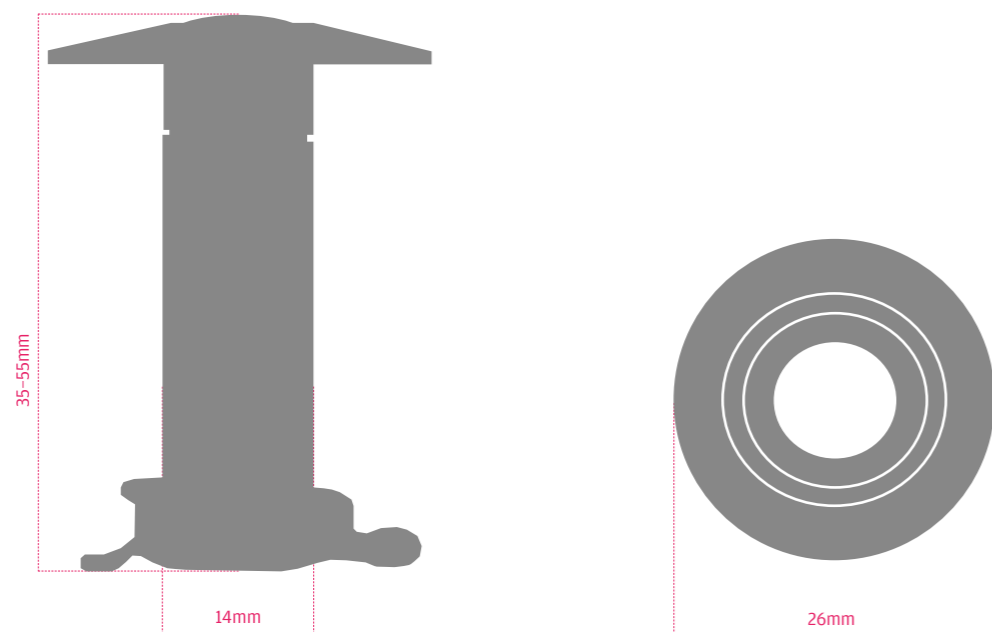

Sizes	
Barrel Thickness	12mm
Extension	35-55mm
View Head Size	26mm

Wide Angle Door Viewers
 With 14mm barrels for openings 35–55mm

Polished Brass

Polished Chrome

Finishes	Product Code	Material Construction	Privacy Cover Included	PVD Head	Lens	Coating Guarantee
Polished Brass	CVPLBR14	Brass	Yes	Yes	Plastic	5 Years
Polished Chrome	CVPLCH14	Brass	Yes	Yes	Plastic	5 Years

Sizes	
Barrel Thickness	14mm
Extension	35-55mm
View Head Size	26mm

Super Wide Angle Door Viewer
With 14mm barrels for openings 35–55mm

Door Viewer Extensions
For barrels 12mm and 14mm

Finishes	Product Code	Material Construction	Privacy Cover Included	PVD Head	Lens	Coating Guarantee
Polished Brass	CVLP	Brass	Yes	Yes	Plastic	5 Years

Sizes	
Barrel Thickness	14mm
Extension	35-55mm
View Head Size	26mm

Finishes	Product Code	Material Construction	Extension Size	Barrel Width
Polished Brass	AL1210BR	Brass	10mm	12mm
Polished Brass	AL1410BR	Brass	10mm	14mm
Polished Brass	AL1220BR	Brass	20mm	12mm
Polished Brass	AL1420BR	Brass	20mm	14mm
Polished Chrome	160DVEXTCH	Brass	55mm	12mm
Polished Brass	160DVEXT	Brass	55mm	12mm

Sizes	
Barrel Thickness	12mm
Extension	35–55mm
View Head Size	26mm

+44(0) 161 796 7268
sales@uapcorporate.com
www.uapcorporate.com

UAP Limited, Unit 1
Albert Close Trading Est.
Whitefield, Manchester, M45 8EH