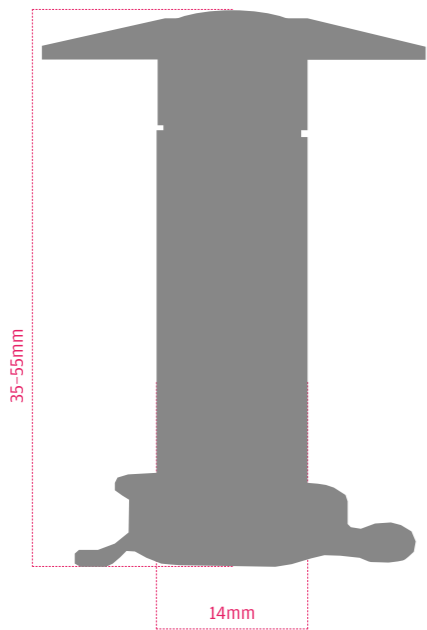

Sizes	
Barrel Thickness	12mm
Extension	55-75mm
View Head Size	16mm

Official Police Security Initiative

Wide Angle Door Viewers
With 12mm barrels for openings 35–55mm

Polished Chrome

Polished Brass

Black Powder Coat

Sizes	
Barrel Thickness	12mm
Extension	35-55mm
View Head Size	26mm

Wide Angle Door Viewers
 With 14mm barrels for openings 35–55mm

Polished Brass

Polished Chrome

Finishes	Product Code	Material Construction	Privacy Cover Included	PVD Head	Lens	Coating Guarantee
Polished Brass	CVPLBR14	Brass	Yes	Yes	Plastic	5 Years
Polished Chrome	CVPLCH14	Brass	Yes	Yes	Plastic	5 Years

Sizes	
Barrel Thickness	14mm
Extension	35-55mm
View Head Size	26mm

Super Wide Angle Door Viewer
With 14mm barrels for openings 35–55mm

Door Viewer Extensions
For barrels 12mm and 14mm

Finishes	Product Code	Material Construction	Privacy Cover Included	PVD Head	Lens	Coating Guarantee
Polished Brass	CVLP	Brass	Yes	Yes	Plastic	5 Years

Sizes	
Barrel Thickness	12mm
Extension	35–55mm
View Head Size	26mm

+44(0) 161 796 7268
sales@uapcorporate.com
www.uapcorporate.com

UAP Limited, Unit 1
Albert Close Trading Est.
Whitefield, Manchester, M45 8EH