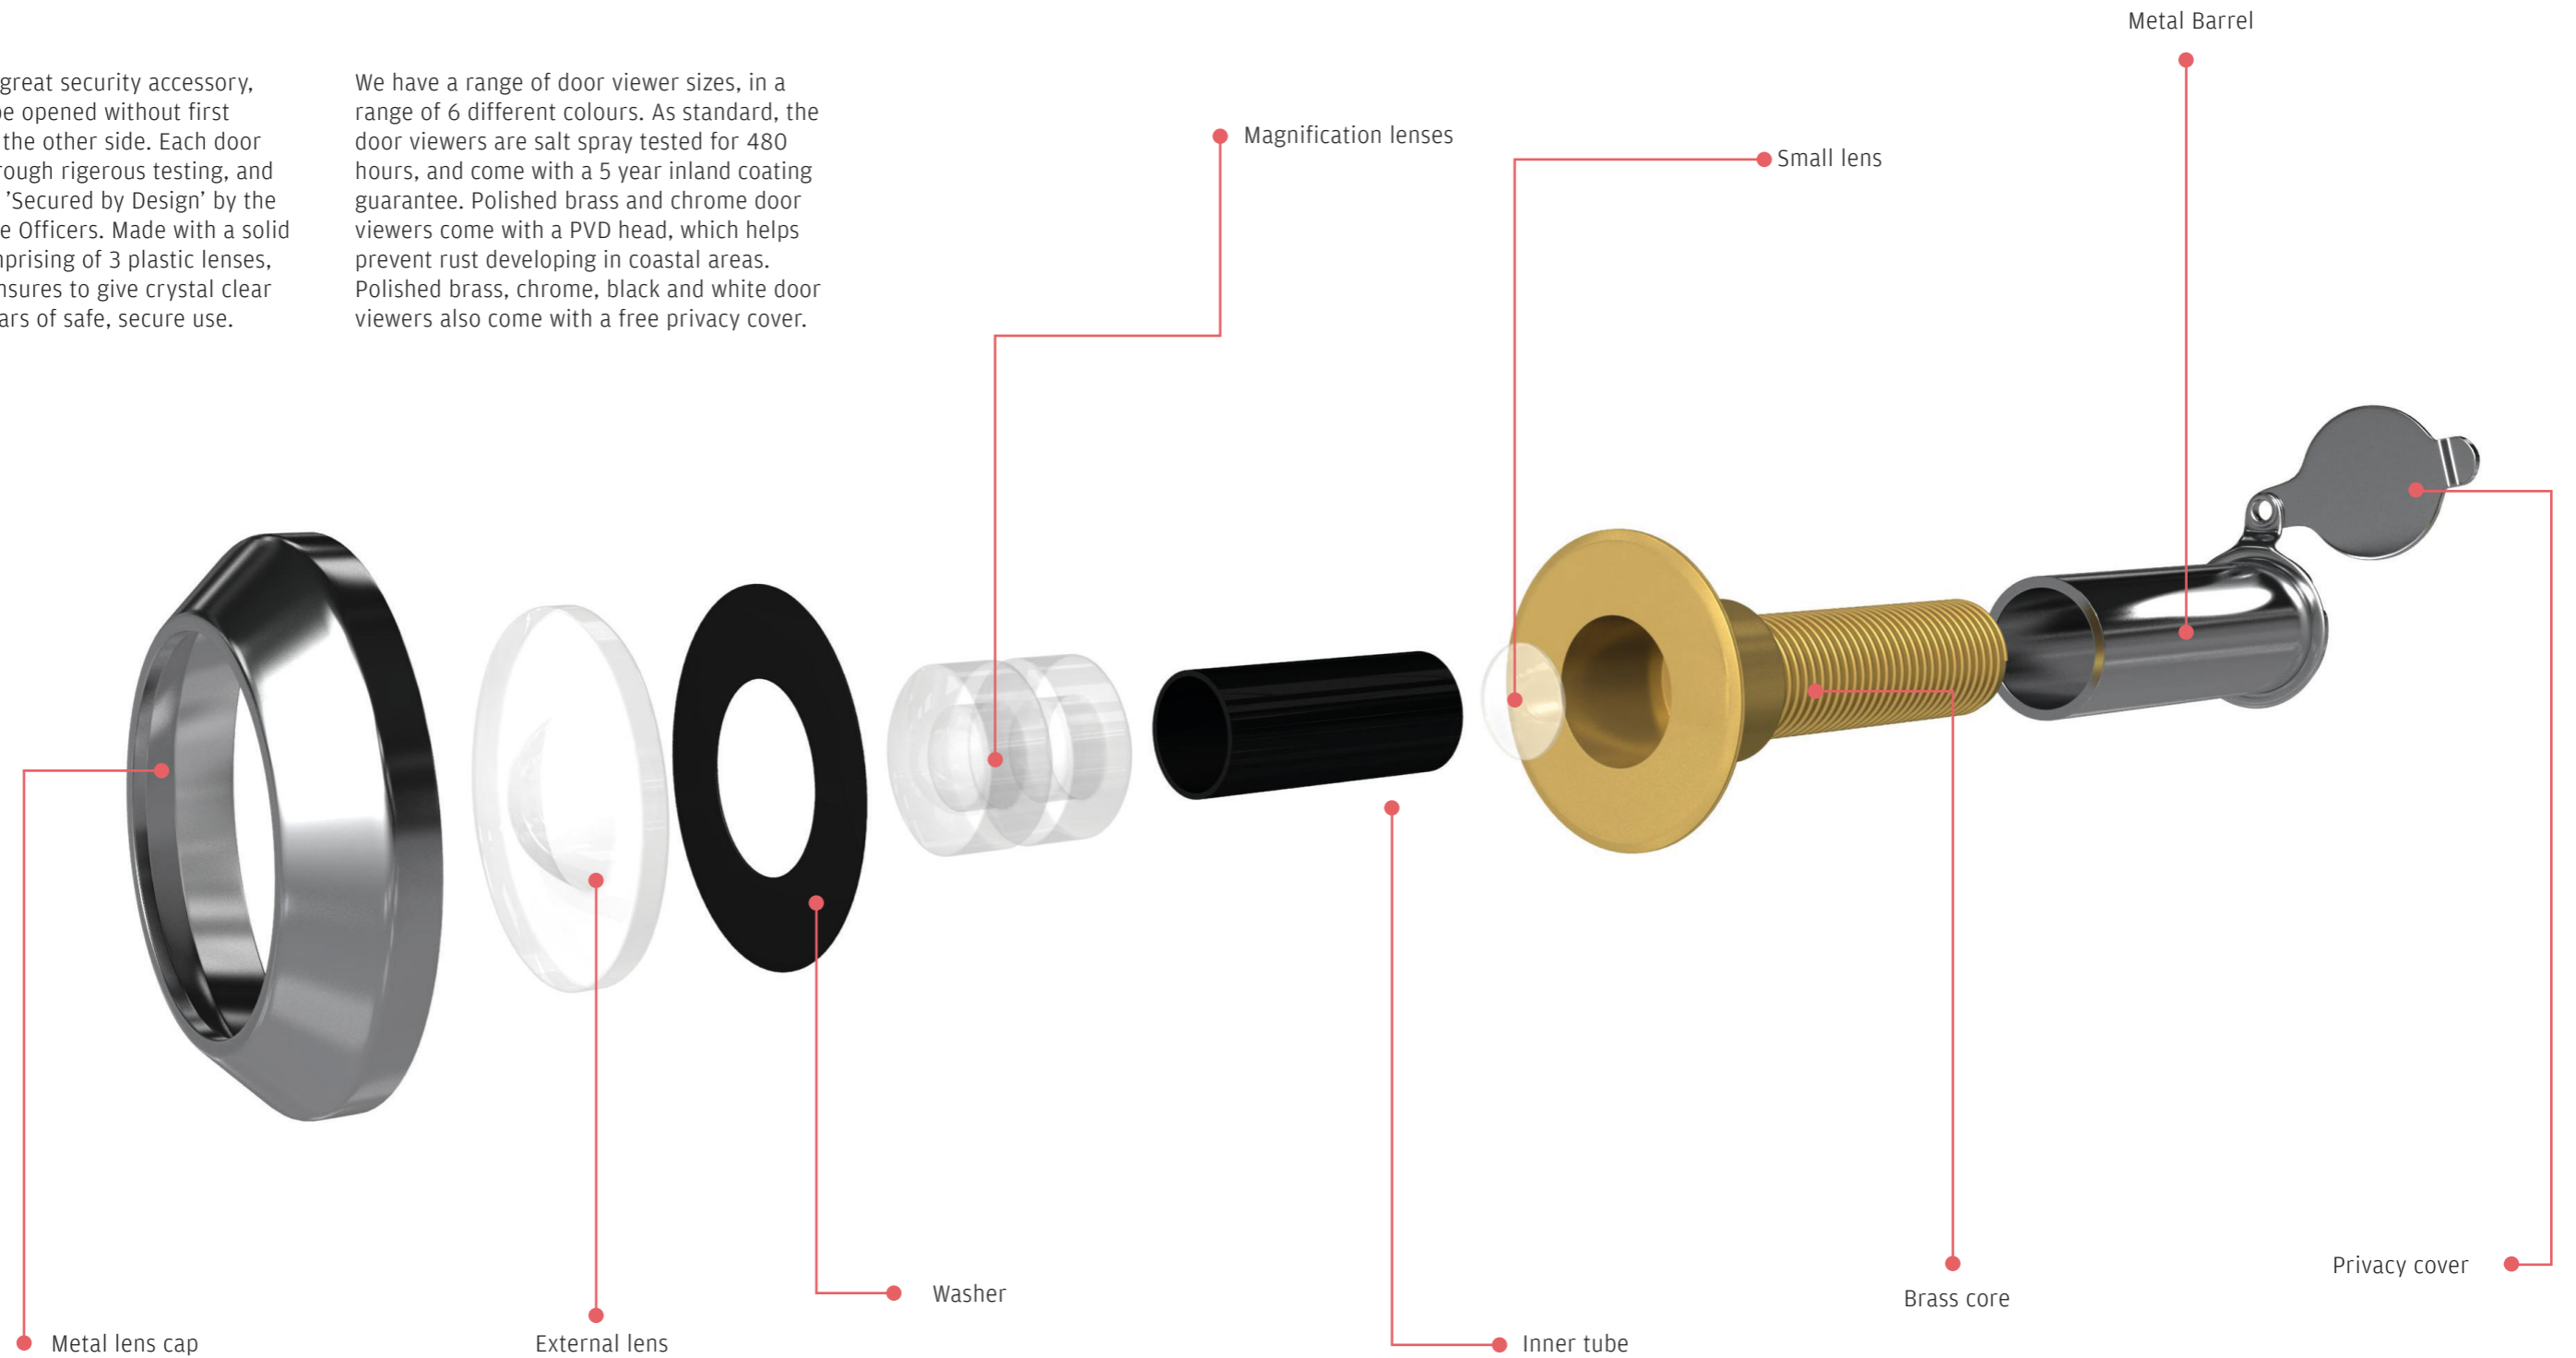

UAP
LIMITED

Door Viewers

Door viewers are a great security accessory, as no door should be opened without first checking who is on the other side. Each door viewer has gone through rigorous testing, and has been awarded 'Secured by Design' by the Association of Police Officers. Made with a solid brass body and comprising of 3 plastic lenses, each door viewer ensures to give crystal clear performance for years of safe, secure use.

We have a range of door viewer sizes, in a range of 6 different colours. As standard, the door viewers are salt spray tested for 480 hours, and come with a 5 year inland coating guarantee. Polished brass and chrome door viewers come with a PVD head, which helps prevent rust developing in coastal areas. Polished brass, chrome, black and white door viewers also come with a free privacy cover.

Sizes	
Barrel Thickness	12mm
Extension	55-75mm
View Head Size	16mm

Official Police Security Initiative

Wide Angle Door Viewers
With 12mm barrels for openings 35–55mm

Polished Chrome

Polished Brass

Black Powder Coat

Ultra Wide Angle Secure to View™ Door Viewers

Our ultra wide angle Secure to View™ door viewers provide a clear view for people with sight difficulties, the elderly and wheelchair users. Once installed, it is possible to see who is behind the door from up to 2 meters away. Even if a person is crouched behind the door they are still visible.