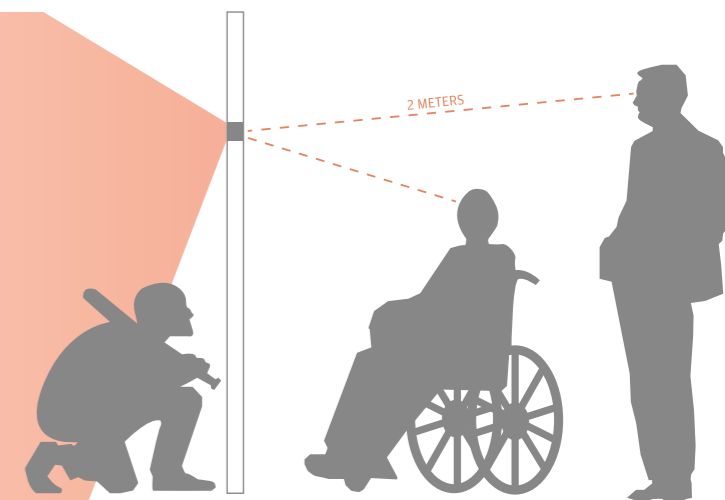

Sizes	
Barrel Thickness	14mm
Extension	35-55mm
View Head Size	26mm

Super Wide Angle Door Viewer
With 14mm barrels for openings 35–55mm

Door Viewer Extensions
For barrels 12mm and 14mm

Finishes	Product Code	Material Construction	Privacy Cover Included	PVD Head	Lens	Coating Guarantee
Polished Brass	CVLP	Brass	Yes	Yes	Plastic	5 Years

Ultra Wide Angle Secure to View™ Door Viewers

Our ultra wide angle Secure to View™ door viewers provide a clear view for people with sight difficulties, the elderly and wheelchair users. Once installed, it is possible to see who is behind the door from up to 2 meters away. Even if a person is crouched behind the door they are still visible.