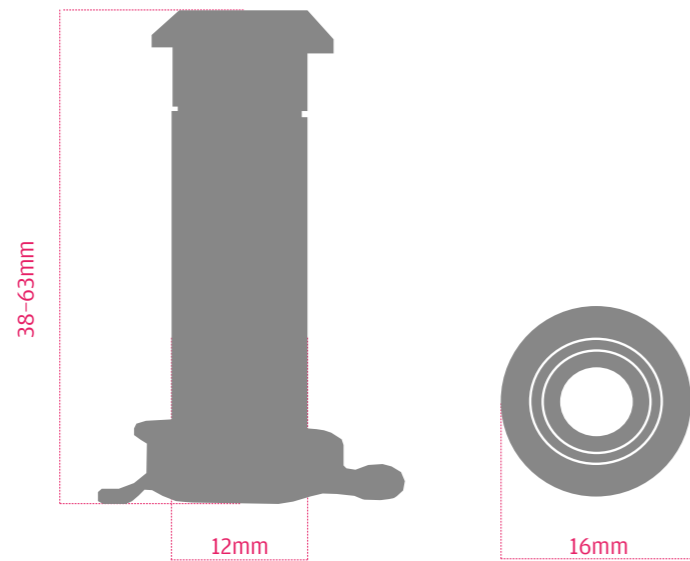

Sizes	
Barrel Thickness	12mm
Extension	20–35mm
View Head Size	16mm

Standard 38-63mm Door Viewers

Finishes	Product Code	Material Construction	Privacy Cover Included	PVD Head	Lens	Coating Guarantee
Polished Brass	CILBR38-63	Brass	Yes	Yes	Plastic	5 Years
Polished Chrome	CILCH38-63	Brass	Yes	Yes	Plastic	5 Years
Satin Chrome	CILSC38-63	Brass	Yes	No	Plastic	5 Years
White	CILWH38-63	Brass	Yes	No	Plastic	5 Years
Black	CILBL38-63	Brass	Yes	No	Plastic	5 Years
Gold Anodised	CILGA38-63	Brass	No	No	Plastic	10 Years Colour Fast
Silver Anodised	CILSA38-63	Brass	No	No	Plastic	10 Years Colour Fast
PVD Gold	CILPVDG38-63	Stainless Steel	Yes	No	Glass	Lifetime
Mirror Polished	CILMPSS38-63	Stainless Steel	Yes	No	Glass	Lifetime
Satin Stainless	CILSSS38-63	Stainless Steel	Yes	No	Glass	Lifetime

Sizes	
Barrel Thickness	12mm
Extension	38-63mm
View Head Size	16mm

Signature 55-75mm Door Viewers

Polished Chrome

Polished Brass

White Powder Coat

Black Powder Coat

Finishes	Product Code	Material Construction	Privacy Cover Included	PVD Head	Lens	Coating Guarantee
Polished Brass	SDV125575BR	Brass	Yes	Yes	Plastic	5 Years
Polished Chrome	SDV125575CH	Brass	Yes	Yes	Plastic	5 Years
Black	SDV125575BL	Brass	Yes	No	Plastic	5 Years
White	SDV125575WH	Brass	Yes	No	Plastic	5 Years

Sizes	
Barrel Thickness	12mm
Extension	55-75mm
View Head Size	16mm

Official Police Security Initiative

Wide Angle Door Viewers
With 12mm barrels for openings 35–55mm

Polished Chrome

Polished Brass

Black Powder Coat

Sizes	
Barrel Thickness	12mm
Extension	35–55mm
View Head Size	26mm

+44(0) 161 796 7268
sales@uapcorporate.com
www.uapcorporate.com

UAP Limited, Unit 1
Albert Close Trading Est.
Whitefield, Manchester, M45 8EH