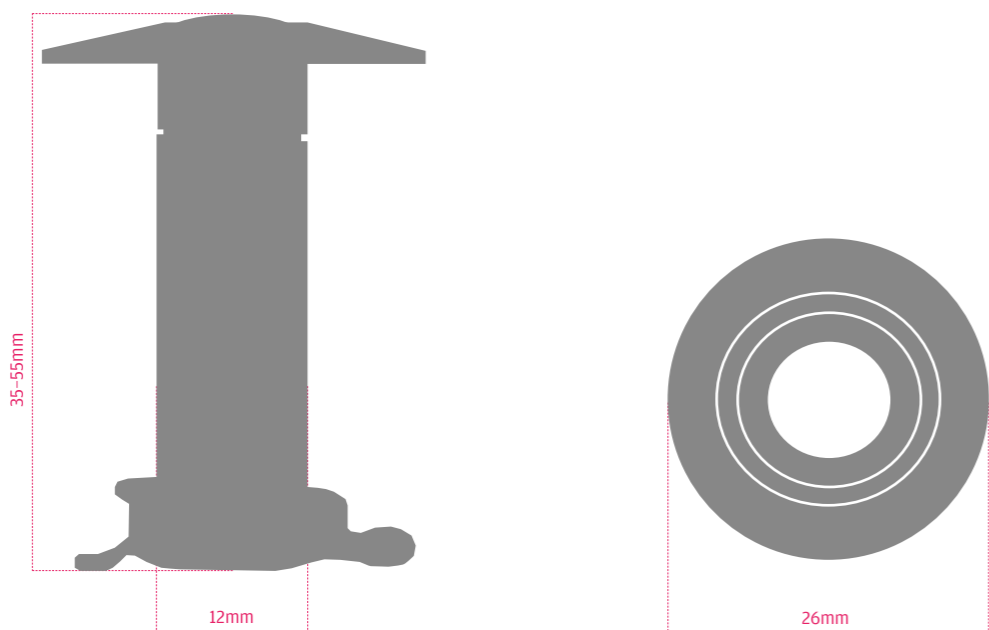

Sizes	
Barrel Thickness	12mm
Extension	38-63mm
View Head Size	16mm

Signature 55-75mm Door Viewers

Polished Chrome

Polished Brass

White Powder Coat

Black Powder Coat

Finishes	Product Code	Material Construction	Privacy Cover Included	PVD Head	Lens	Coating Guarantee
Polished Brass	SDV125575BR	Brass	Yes	Yes	Plastic	5 Years
Polished Chrome	SDV125575CH	Brass	Yes	Yes	Plastic	5 Years
Black	SDV125575BL	Brass	Yes	No	Plastic	5 Years
White	SDV125575WH	Brass	Yes	No	Plastic	5 Years

Sizes	
Barrel Thickness	12mm
Extension	55-75mm
View Head Size	16mm

Official Police Security Initiative

Wide Angle Door Viewers
With 12mm barrels for openings 35–55mm

Polished Chrome

Polished Brass

Black Powder Coat

Sizes	
Barrel Thickness	12mm
Extension	35-55mm
View Head Size	26mm

Wide Angle Door Viewers
 With 14mm barrels for openings 35–55mm

Polished Brass

Polished Chrome

Finishes	Product Code	Material Construction	Privacy Cover Included	PVD Head	Lens	Coating Guarantee
Polished Brass	CVPLBR14	Brass	Yes	Yes	Plastic	5 Years
Polished Chrome	CVPLCH14	Brass	Yes	Yes	Plastic	5 Years

Sizes	
Barrel Thickness	12mm
Extension	35–55mm
View Head Size	26mm

+44(0) 161 796 7268
sales@uapcorporate.com
www.uapcorporate.com

UAP Limited, Unit 1
Albert Close Trading Est.
Whitefield, Manchester, M45 8EH