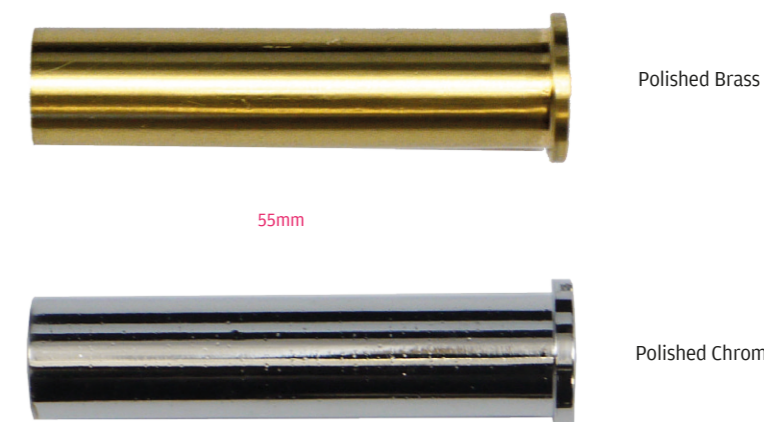

White Powder Coat

Gold Anodised

Silver Anodised

Finishes	Product Code	Material Construction	Privacy Cover Included	PVD Head	Lens	Coating Guarantee
Polished Brass	CVPLBR	Brass	Yes	Yes	Plastic	5 Years
Polished Chrome	CVPLCH	Brass	Yes	Yes	Plastic	5 Years
Black	CVPLBL	Brass	Yes	No	Plastic	5 Years
White	CVPLWH	Brass	Yes	No	Plastic	5 Years
Gold Anodised	CVPLGA	Brass	No	No	Plastic	10 Years Colour Fast
Silver Anodised	CVPLSA	Brass	No	No	Plastic	10 Years Colour Fast

Sizes	
Barrel Thickness	12mm
Extension	35-55mm
View Head Size	26mm

Wide Angle Door Viewers
 With 14mm barrels for openings 35–55mm

Polished Brass

Polished Chrome

Finishes	Product Code	Material Construction	Privacy Cover Included	PVD Head	Lens	Coating Guarantee
Polished Brass	CVPLBR14	Brass	Yes	Yes	Plastic	5 Years
Polished Chrome	CVPLCH14	Brass	Yes	Yes	Plastic	5 Years

Sizes	
Barrel Thickness	14mm
Extension	35-55mm
View Head Size	26mm

Super Wide Angle Door Viewer
With 14mm barrels for openings 35–55mm

Door Viewer Extensions
For barrels 12mm and 14mm

Finishes	Product Code	Material Construction	Privacy Cover Included	PVD Head	Lens	Coating Guarantee
Polished Brass	CVLP	Brass	Yes	Yes	Plastic	5 Years

Sizes	
Barrel Thickness	14mm
Extension	35-55mm
View Head Size	26mm

Finishes	Product Code	Material Construction	Extension Size	Barrel Width
Polished Brass	AL1210BR	Brass	10mm	12mm
Polished Brass	AL1410BR	Brass	10mm	14mm
Polished Brass	AL1220BR	Brass	20mm	12mm
Polished Brass	AL1420BR	Brass	20mm	14mm
Polished Chrome	160DVEXTCH	Brass	55mm	12mm
Polished Brass	160DVEXT	Brass	55mm	12mm