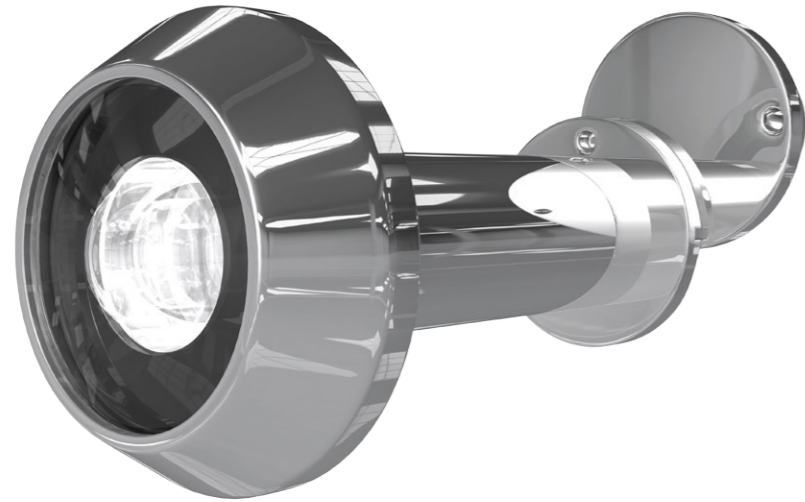

UAP
LIMITED

Door Viewers

Door viewers are a great security accessory, as no door should be opened without first checking who is on the other side. Each door viewer has gone through rigorous testing, and has been awarded 'Secured by Design' by the Association of Police Officers. Made with a solid brass body and comprising of 3 plastic lenses, each door viewer ensures to give crystal clear performance for years of safe, secure use.

Sizes	
Barrel Thickness	38mm
Extension	55–62mm
View Head Size	60mm

Salamander Firecheck Viewers
With 12mm barrels for openings 35–55mm

Salamander Firecheck Viewers
With 38mm barrels for openings 55–62mm

Sizes	
Barrel Thickness	14mm
Extension	35–55mm
View Head Size	26mm

Finishes	Product Code	Material Construction	Privacy Cover Included	PVD Head	Lens	Coating Guarantee
Polished Brass	FCSTVS	Brass	No	Yes	Plastic	5 Years
Polished Chrome	FCSTVG	Brass	No	Yes	Plastic	5 Years

Sizes	
Barrel Thickness	38mm
Extension	55–62mm
View Head Size	60mm

Marine Grade Door Viewers
With 12mm barrels for openings 35–55mm

Mirror Polished Stainless Steel

PVD Gold

Finishes	Product Code	Material Construction	Privacy Cover Included	PVD Head	Lens	Coating Guarantee
Polished Brass	SWALFPVDG	Brass	Yes	Yes	Plastic	10 Years
Polished Chrome	SWALFSS	Brass	Yes	Yes	Plastic	10 Years