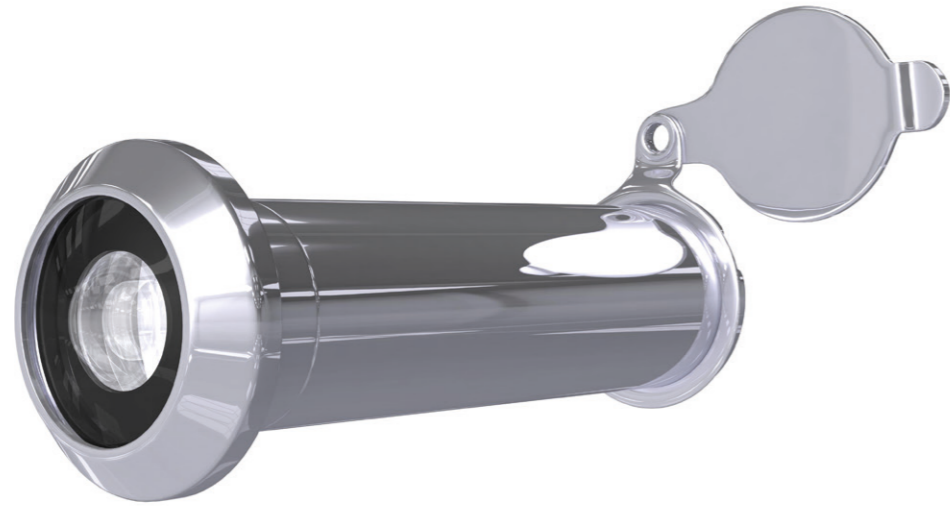

UAP
LIMITED

Door Viewers

Door viewers are a great security accessory, as no door should be opened without first checking who is on the other side. Each door viewer has gone through rigorous testing, and has been awarded 'Secured by Design' by the Association of Police Officers. Made with a solid brass body and comprising of 3 plastic lenses, each door viewer ensures to give crystal clear performance for years of safe, secure use.

uPVC 20–35mm Door Viewers

Finishes	Product Code	Material Construction	Privacy Cover Included	PVD Head	Lens	Coating Guarantee
Polished Brass	CICBR	Brass	Yes	Yes	Plastic	5 Years
Polished Chrome	CICCH	Brass	Yes	Yes	Plastic	5 Years
White	CICWH	Brass	Yes	No	Plastic	5 Years
Black	CICBL	Brass	Yes	No	Plastic	5 Years
Gold Anodised	CICGA	Brass	No	No	Plastic	10 Years Colour Fast
Silver Anodised	CICSA	Brass	No	No	Plastic	10 Years Colour Fast

Sizes	
Barrel Thickness	12mm
Extension	20–35mm
View Head Size	16mm

Standard 38-63mm Door Viewers

Finishes	Product Code	Material Construction	Privacy Cover Included	PVD Head	Lens	Coating Guarantee
Polished Brass	CILBR38-63	Brass	Yes	Yes	Plastic	5 Years
Polished Chrome	CILCH38-63	Brass	Yes	Yes	Plastic	5 Years
Satin Chrome	CILSC38-63	Brass	Yes	No	Plastic	5 Years
White	CILWH38-63	Brass	Yes	No	Plastic	5 Years
Black	CILBL38-63	Brass	Yes	No	Plastic	5 Years
Gold Anodised	CILGA38-63	Brass	No	No	Plastic	10 Years Colour Fast
Silver Anodised	CILSA38-63	Brass	No	No	Plastic	10 Years Colour Fast
PVD Gold	CILPVDG38-63	Stainless Steel	Yes	No	Glass	Lifetime
Mirror Polished	CILMPSS38-63	Stainless Steel	Yes	No	Glass	Lifetime
Satin Stainless	CILSSS38-63	Stainless Steel	Yes	No	Glass	Lifetime