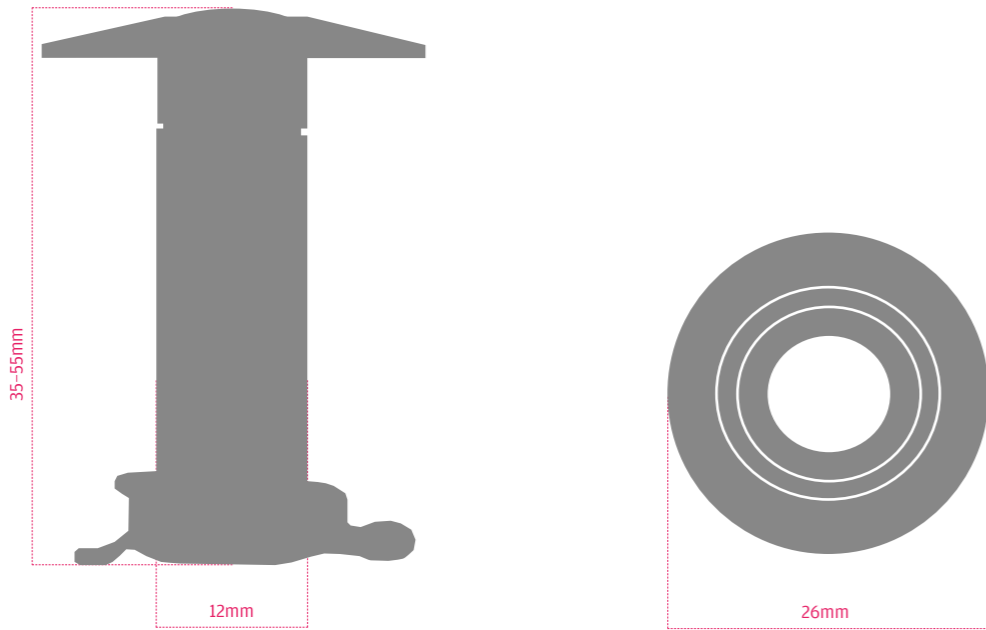

Sizes	
Barrel Thickness	38mm
Extension	55–62mm
View Head Size	60mm

Salamander Firecheck Viewers
With 12mm barrels for openings 35–55mm

Salamander Firecheck Viewers
With 38mm barrels for openings 55–62mm

Sizes	
Barrel Thickness	14mm
Extension	35–55mm
View Head Size	26mm

Finishes	Product Code	Material Construction	Privacy Cover Included	PVD Head	Lens	Coating Guarantee
Polished Brass	FCSTVS	Brass	No	Yes	Plastic	5 Years
Polished Chrome	FCSTVG	Brass	No	Yes	Plastic	5 Years

Sizes	
Barrel Thickness	38mm
Extension	55–62mm
View Head Size	60mm

Marine Grade Door Viewers
With 12mm barrels for openings 35–55mm

Mirror Polished Stainless Steel

PVD Gold

Finishes	Product Code	Material Construction	Privacy Cover Included	PVD Head	Lens	Coating Guarantee
Polished Brass	SWALFPVDG	Brass	Yes	Yes	Plastic	10 Years
Polished Chrome	SWALFSS	Brass	Yes	Yes	Plastic	10 Years

Sizes	
Barrel Thickness	12mm
Extension	35–55mm
View Head Size	26mm

+44(0) 161 796 7268
sales@uapcorporate.com
www.uapcorporate.com

UAP Limited, Unit 1
Albert Close Trading Est.
Whitefield, Manchester, M45 8EH