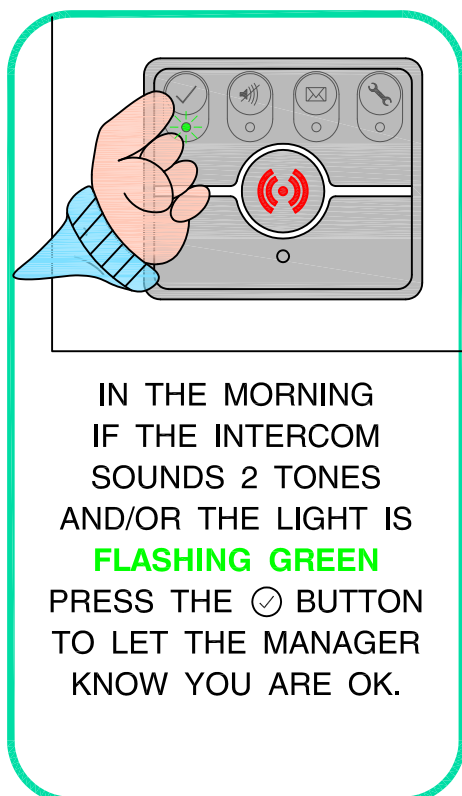

TO CALL FOR ASSISTANCE

MESSAGE SERVICE

I'M OK FUNCTION

PRIVACY MODE

AWAY MODE