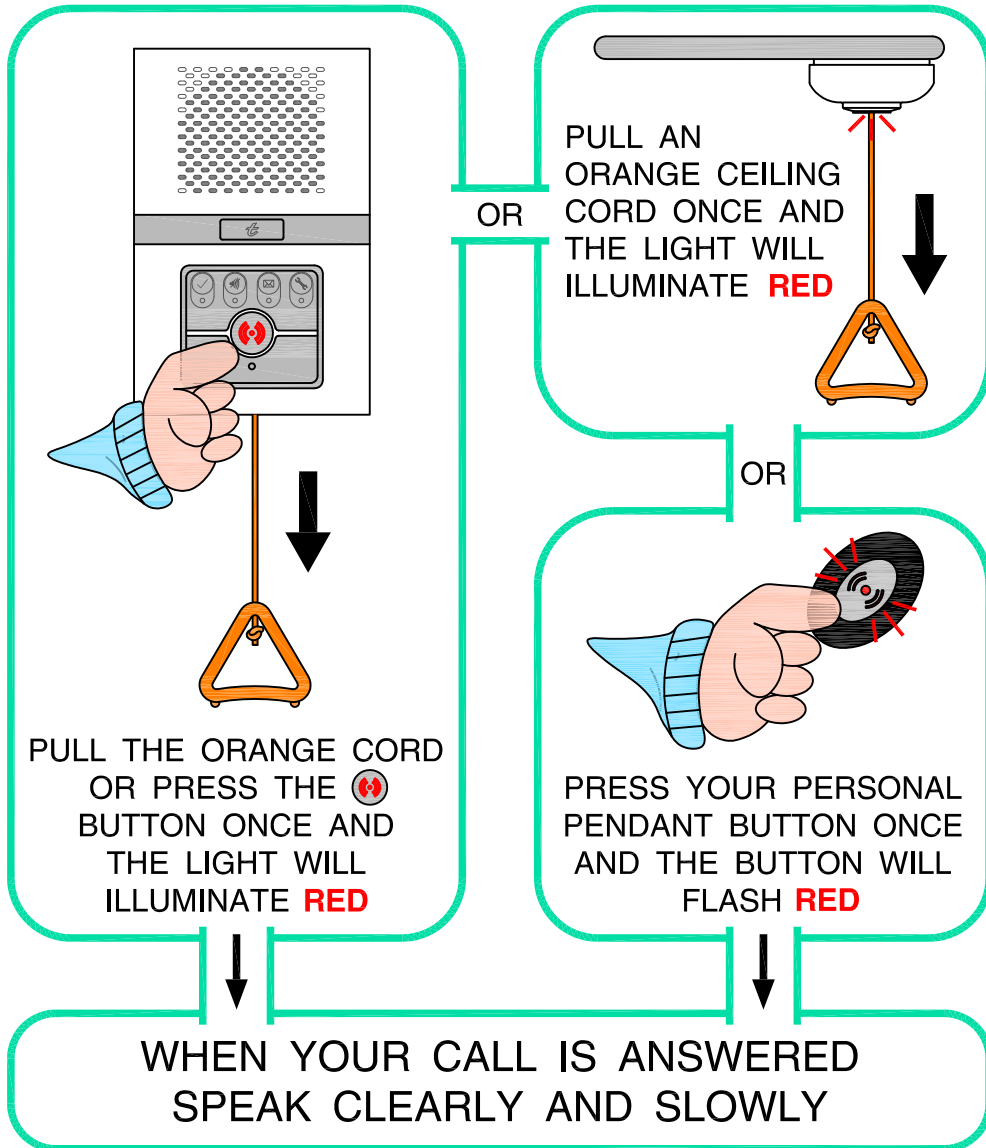

TO CALL FOR ASSISTANCE

MESSAGE SERVICE

I'M OK FUNCTION

PRIVACY MODE

AWAY MODE