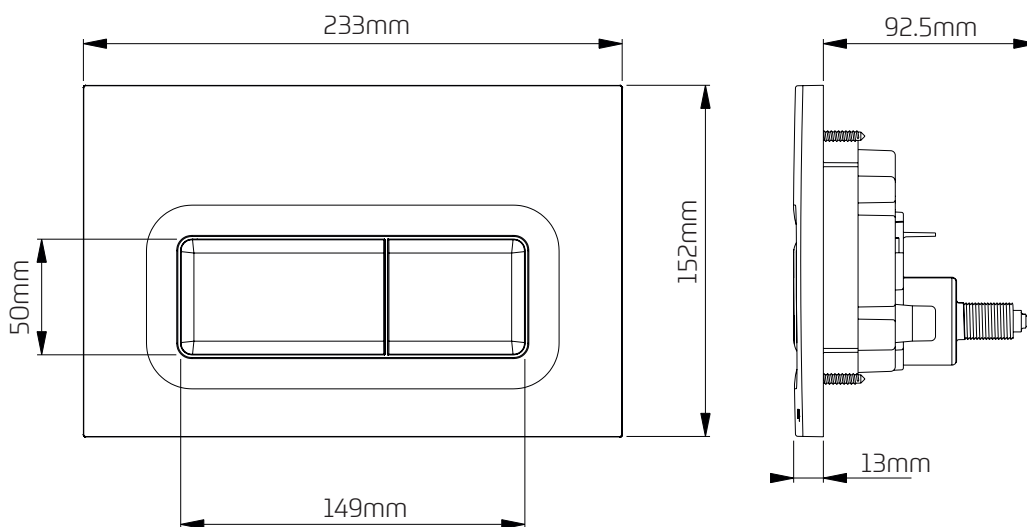

Applications

Designed for use with Dudley Vantage and Miniflo concealed cisterns and Illusion A and V wall hung sanitary ware frames.

Water Saving

Dual flush operation for full and water saving reduced flush.

Features

- ~ Dual flush
- ~ Smooth pneumatic operation
- ~ Chrome plated finish
- ~ Can be positioned up to 250mm away from the cistern
- ~ Available in other colours - please enquire.

Dimensional Data

Technical Data

Operation	Pneumatic
Pneumatic Tube Length	750mm
Required Aperture	205mm x 116mm
Mounting Options	IPS Panelling, Furniture, Walls
Material	ABS
Code	326392