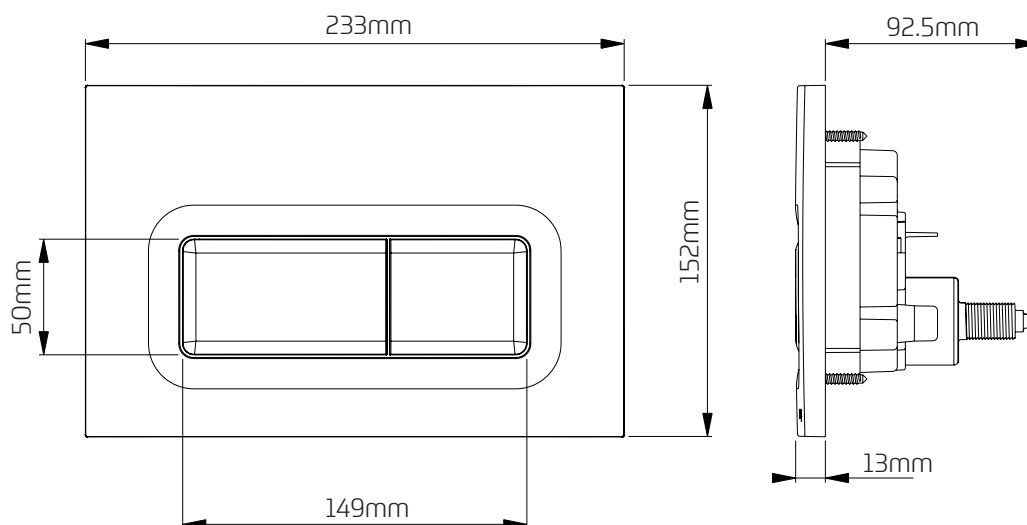

#### Water Saving

Dual flush operation for full and water saving reduced flush.

#### Features

- ~ Dual flush
- ~ Smooth pneumatic operation
- ~ White - White
- ~ Can be positioned up to 750mm away from the cistern
- ~ Available in other colours - please enquire.

#### Dimensional Data

#### Technical Data

Operation	Pneumatic
Pneumatic Tube Length	750mm
Required Aperture	205mm x 116mm
Mounting Options	IPS Panelling, Furniture, Walls
Material	ABS
Code	334699