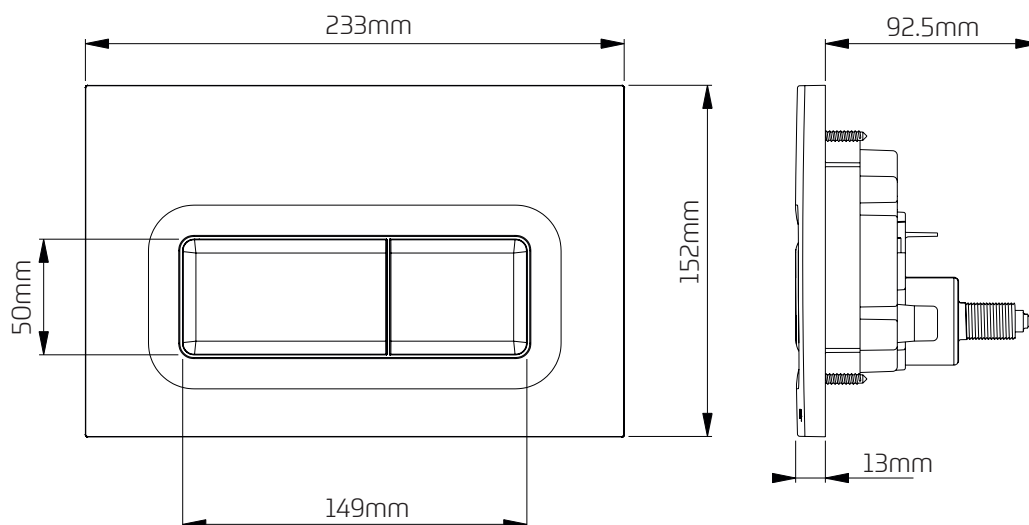

Applications

Designed for use with Dudley Vantage and Miniflo concealed cisterns and Illusion A and V wall hung sanitary ware frames.

Water Saving

Dual flush operation for full and water saving reduced flush.

Features

- ~ Dual flush
- ~ Smooth pneumatic operation
- ~ White - Silver
- ~ Can be positioned up to 750mm away from the cistern
- ~ Available in other colours - please enquire.

Dimensional Data

Technical Data

Operation	Pneumatic
Pneumatic Tube Length	750mm
Required Aperture	205mm x 116mm
Mounting Options	IPS Panelling, Furniture, Walls
Material	ABS
Code	335718