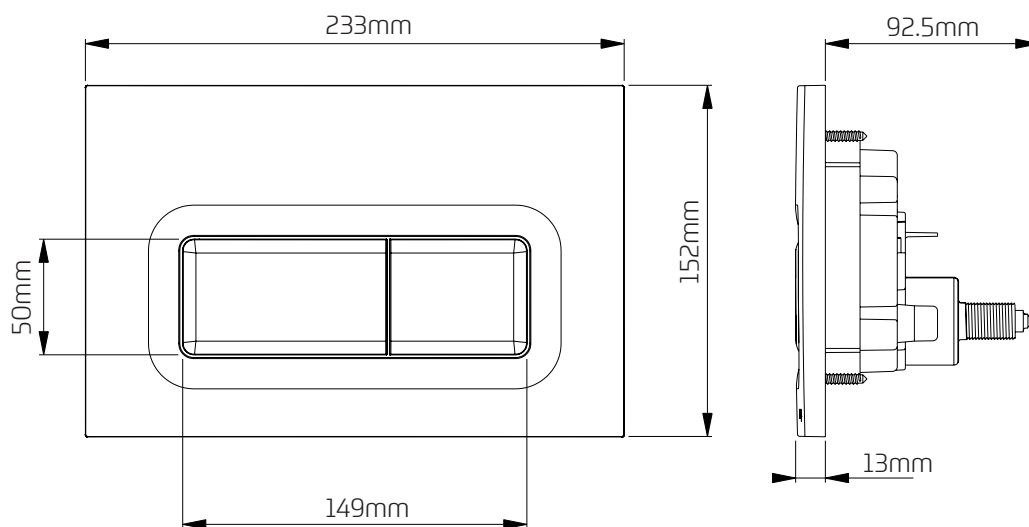

#### Water Saving

Dual flush operation for full and water saving reduced flush.

#### Features

- ~ Dual flush
- ~ Smooth pneumatic operation
- ~ White - Polished Chrome
- ~ Can be positioned up to 750mm away from the cistern
- ~ Available in other colours - please enquire.

#### Dimensional Data

#### Technical Data

Operation	Pneumatic
Pneumatic Tube Length	750mm
Required Aperture	205mm x 116mm
Mounting Options	IPS Panelling, Furniture, Walls
Material	ABS
Code	335719