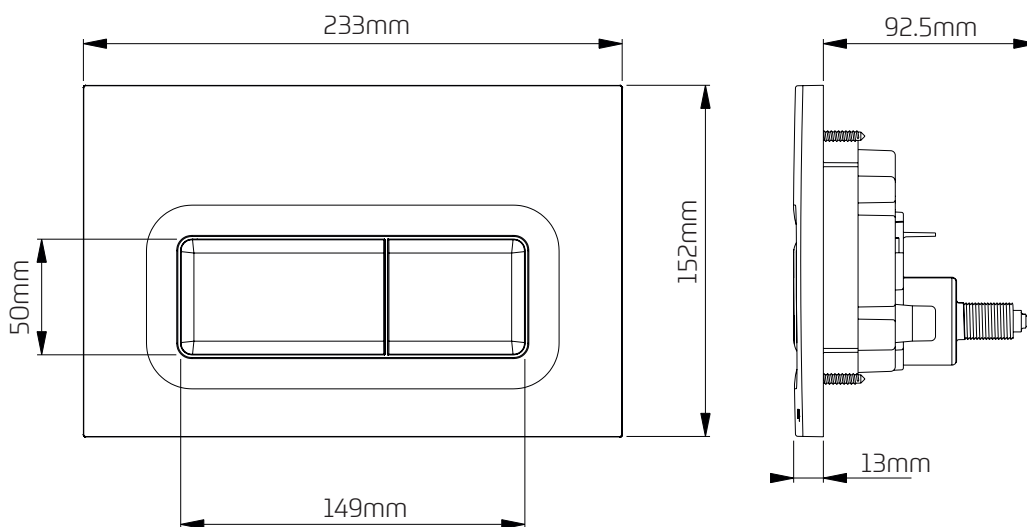

Applications

Designed for use with Dudley Vantage and Miniflo concealed cisterns and Illusion A and V wall hung sanitary ware frames.

Water Saving

Dual flush operation for full and water saving reduced flush.

Features

- ~ Dual flush
- ~ Smooth pneumatic operation
- ~ Silver - Polished Chrome
- ~ Can be positioned up to 750mm away from the cistern
- ~ Available in other colours - please enquire.

Dimensional Data

Technical Data

Operation	Pneumatic
Pneumatic Tube Length	750mm
Required Aperture	205mm x 116mm
Mounting Options	IPS Panelling, Furniture, Walls
Material	ABS
Code	335712