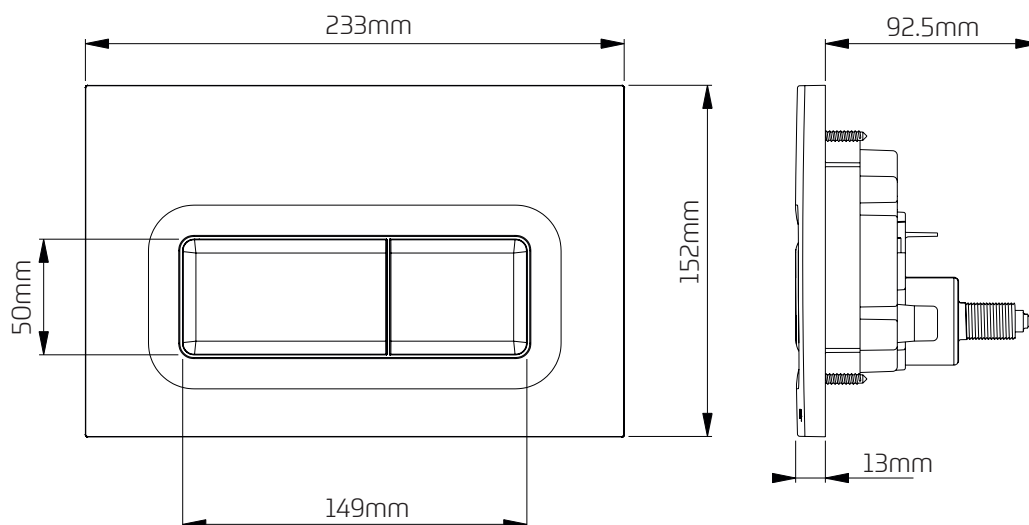

Applications

Designed for use with Dudley Vantage and Miniflo concealed cisterns and Illusion A and V wall hung sanitary ware frames.

Water Saving

Dual flush operation for full and water saving reduced flush.

Features

- ~ Dual flush
- ~ Smooth pneumatic operation
- ~ Matt Black - Matt Black
- ~ Can be positioned up to 750mm away from the cistern
- ~ Available in other colours - please enquire.

Dimensional Data

Technical Data

Operation	Pneumatic
Pneumatic Tube Length	750mm
Required Aperture	205mm x 116mm
Mounting Options	IPS Panelling, Furniture, Walls
Material	ABS
Code	334197