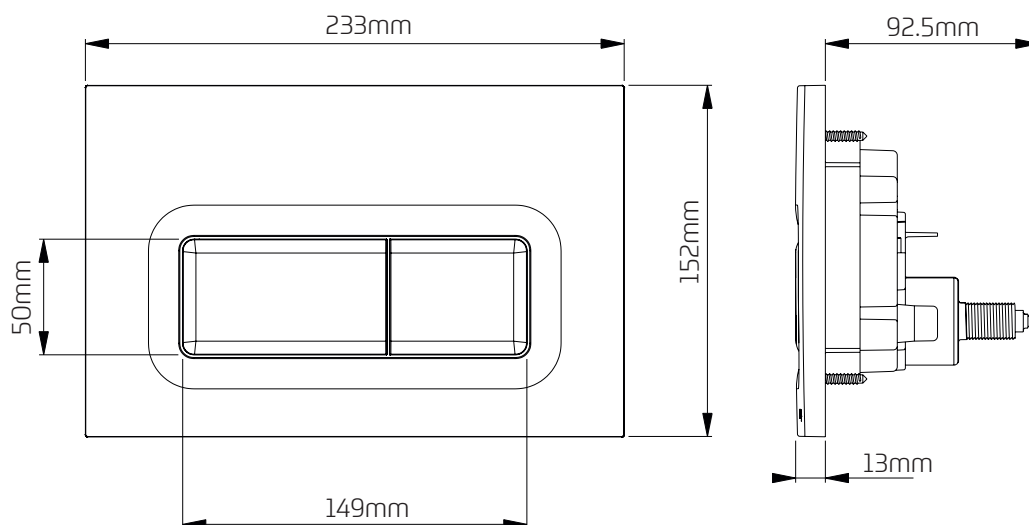

#### Water Saving

Dual flush operation for full and water saving reduced flush.

#### Features

- ~ Dual flush
- ~ Smooth pneumatic operation
- ~ Matt Black - Chrome Polished
- ~ Can be positioned up to 750mm away from the cistern
- ~ Available in other colours - please enquire.

#### Dimensional Data

#### Technical Data

Operation	Pneumatic
Pneumatic Tube Length	750mm
Required Aperture	205mm x 116mm
Mounting Options	IPS Panelling, Furniture, Walls
Material	ABS
Code	335704