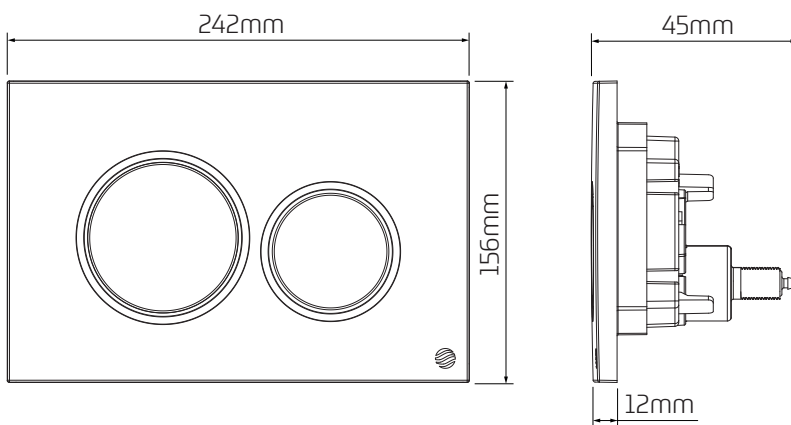

Applications

Designed for use with Dudley Vantage and Miniflo concealed cisterns and Illusion A and V wall hung sanitary ware frames.

Water Saving

Dual flush operation for full and water saving reduced flush.

Features

- ~ Dual flush
- ~ Smooth pneumatic operation
- ~ Chrome plated finish
- ~ Can be positioned up to 250mm away from the cistern
- ~ Available in other colours - please enquire.

Dimensional Data

Technical Data

Operation	Pneumatic
Pneumatic Tube Length	750mm
Required Aperture	205mm x 116mm
Mounting Options	IPS Panelling, Furniture, Walls
Material	ABS
Code	372565