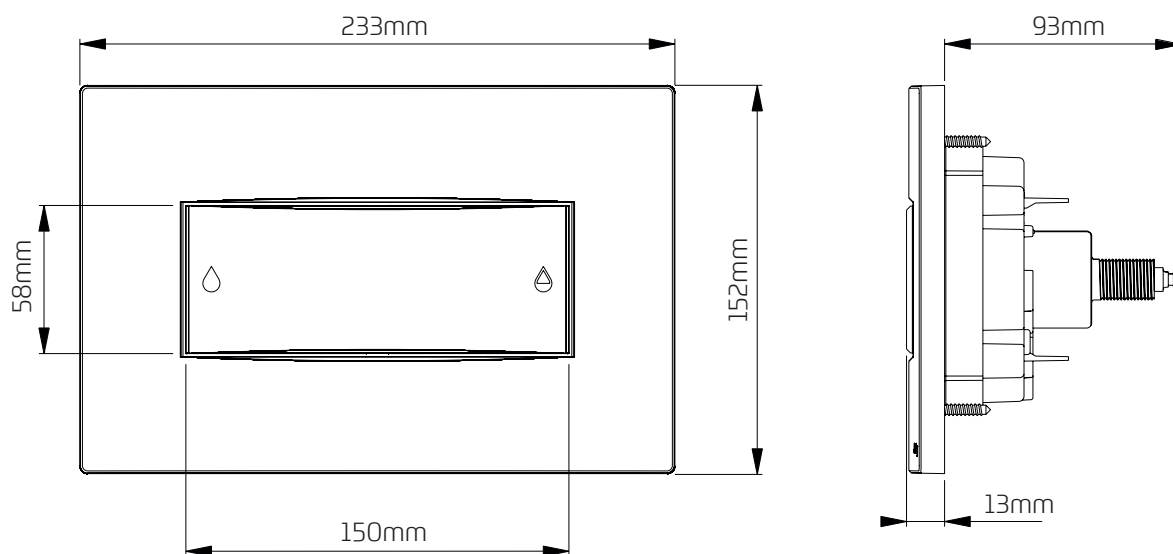

Applications

Designed for use with Dudley Vantage and Miniflo concealed cisterns and Illusion A and V wall hung sanitary ware frames.

Water Saving

Dual flush operation for full and water saving reduced flush.

Features

- ~ Dual flush
- ~ Smooth pneumatic operation
- ~ Available in other colours - please enquire.

Dimensional Data

Technical Data

Operation	Pneumatic
Pneumatic Tube Length	750mm
Required Aperture	205mm x 116mm
Mounting Options	IPS Panelling, Furniture, Walls
Material	ABS
Code	326392