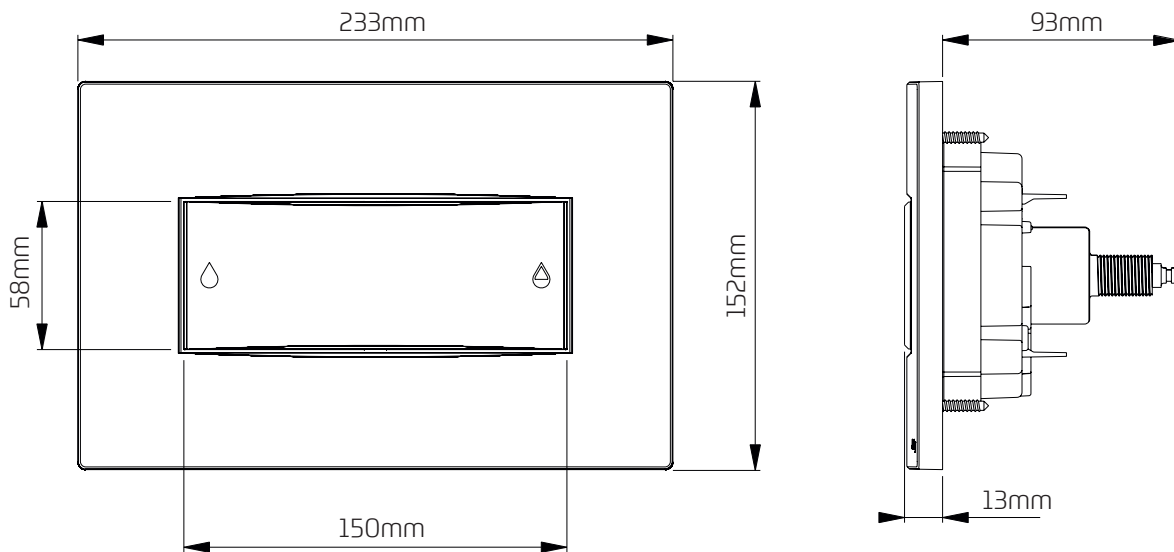

Applications

Designed for use with Dudley Vantage and Miniflo concealed cisterns and Illusion A and V wall hung sanitary ware frames.

Water Saving

Dual flush operation for full and water saving reduced flush.

Features

- ~ Dual flush
- ~ Smooth pneumatic operation
- ~ White - Chrome
- ~ Available in other colours - please enquire.

Dimensional Data

Technical Data

Operation	Pneumatic
Pneumatic Tube Length	750mm
Required Aperture	205mm x 116mm
Mounting Options	IPS Panelling, Furniture, Walls
Material	ABS
Code	335742