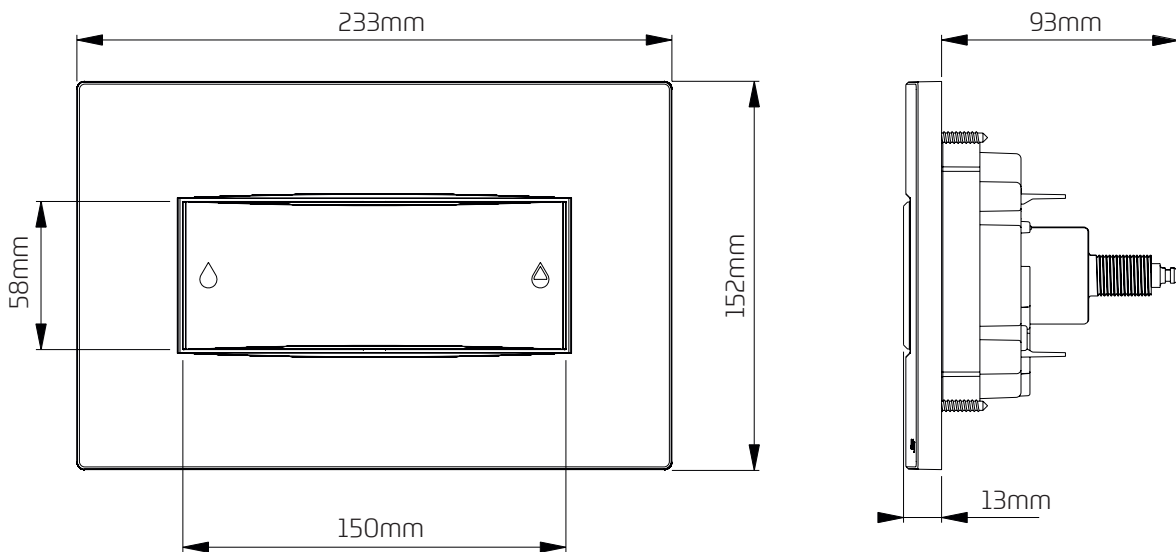

#### Water Saving

Dual flush operation for full and water saving reduced flush.

#### Dimensional Data

#### Technical Data

|                       |                                 |
|-----------------------|---------------------------------|
| Operation             | Pneumatic                       |
| Pneumatic Tube Length | 750mm                           |
| Required Aperture     | 205mm x 116mm                   |
| Mounting Options      | IPS Panelling, Furniture, Walls |
| Material              | ABS                             |
| Code                  | 334700                          |