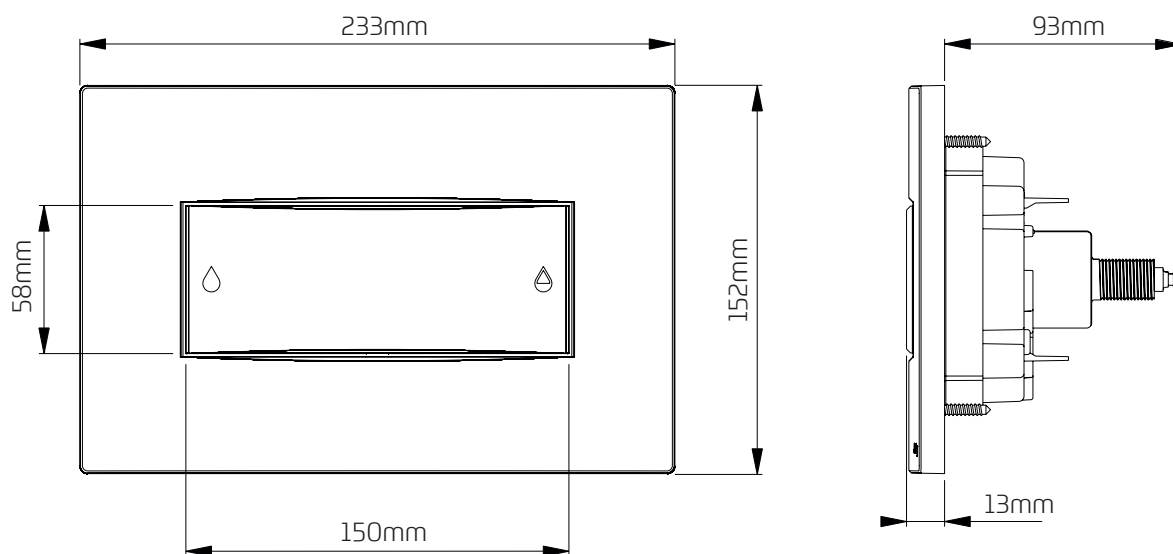

Applications

Designed for use with Dudley Vantage and Miniflo concealed cisterns and Illusion A and V wall hung sanitary ware frames.

Water Saving

Dual flush operation for full and water saving reduced flush.

Features

- ~ Dual flush
- ~ Smooth pneumatic operation
- ~ Silver - Chrome
- ~ Available in other colours - please enquire.

Dimensional Data

Technical Data

Operation	Pneumatic
Pneumatic Tube Length	750mm
Required Aperture	205mm x 116mm
Mounting Options	IPS Panelling, Furniture, Walls
Material	ABS
Code	335735