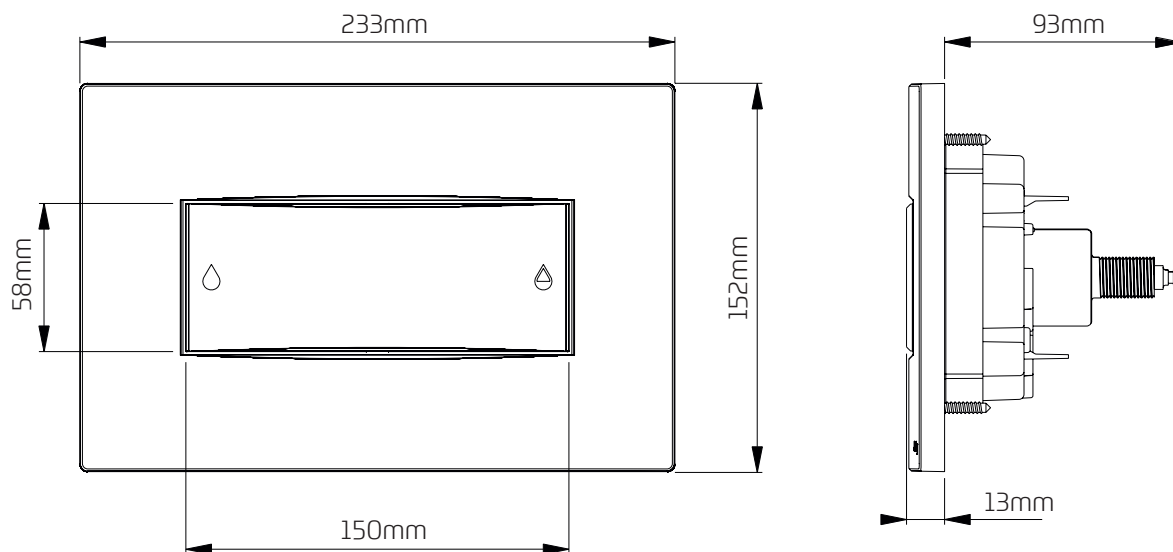

Applications

Designed for use with Dudley Vantage and Miniflo concealed cisterns and Illusion A and V wall hung sanitary ware frames.

Water Saving

Dual flush operation for full and water saving reduced flush.

Features

- ~ Dual flush
- ~ Smooth pneumatic operation
- ~ Matt Black - Polished Chrome
- ~ Available in other colours - please enquire.

Dimensional Data

Technical Data

Operation	Pneumatic
Pneumatic Tube Length	750mm
Required Aperture	205mm x 116mm
Mounting Options	IPS Panelling, Furniture, Walls
Material	ABS
Code	335727