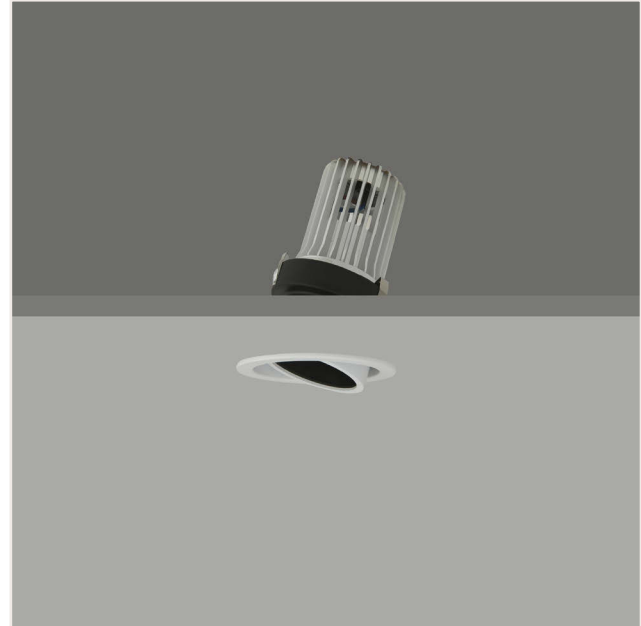

WEE AIM

WEE AIM is a compact, adjustable, highly efficient downlight and is ideal for most accent lighting applications.

The aluminium fixture is designed for easy installation and maintenance. The adjustability of the fixture enables its usage in accentuating objects. WEE AIM is suitable for TRYKA MR16 modules up to 15W.

Please order LED modules and related drivers separately.

Technical Specification	
Housing	Aluminium
Reflector Finish	Black
Trim Finish	White, Black, Gold, Silver
Adjustability	25°
Dimensions	75mm Dia x 40mm H
Cutout Opening	70mm Dia
Weight	0.15kg
IP Rating	IP20
Operating Ambient Temp.	-10°C to +40°C

Product Code

TRY - WEE AIM - WHITE - IP20
 BLACK
 GOLD
 SILVER

Product Code Example:
 TRY-WEE AIM-BLACK-IP20

As part of our continuous product development we reserve the right to amend these specifications without prior notice.