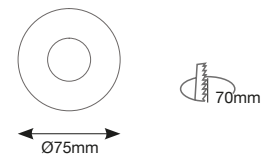

WEE AIM

WEE AIM is a compact, adjustable, highly efficient downlight and is ideal for most accent lighting applications.

The aluminium fixture is designed for easy installation and maintenance. The adjustability of the fixture enables its usage in accentuating objects. WEE AIM is suitable for TRYKA MR16 modules up to 15W.

Please order LED modules and related drivers separately.

Technical Specification	
Housing	Aluminium
Reflector Finish	Black
Trim Finish	White, Black, Gold, Silver
Adjustability	25°
Dimensions	75mm Dia x 40mm H
Cutout Opening	70mm Dia
Weight	0.15kg
IP Rating	IP20
Operating Ambient Temp.	-10°C to +40°C

Product Code

TRY - WEE AIM - WHITE - IP20
 BLACK
 GOLD
 SILVER

Product Code Example:
 TRY-WEE AIM-BLACK-IP20

As part of our continuous product development we reserve the right to amend these specifications without prior notice.