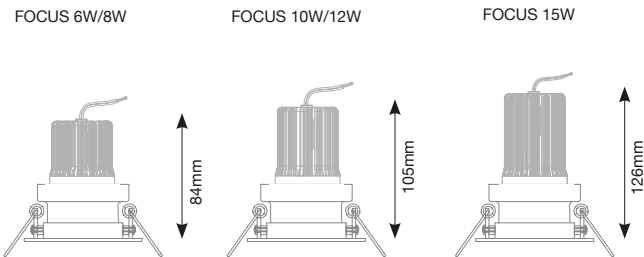

WEE AIM

WEE AIM is a compact, adjustable, highly efficient downlight and is ideal for most accent lighting applications.

The aluminium fixture is designed for easy installation and maintenance. The adjustability of the fixture enables its usage in accentuating objects. WEE AIM is suitable for TRYKA MR16 modules up to 15W.

Please order LED modules and related drivers separately.

Technical Specification	
Housing	Aluminium
Reflector Finish	Black
Trim Finish	White, Black, Gold, Silver
Adjustability	25°
Dimensions	75mm Dia x 40mm H
Cutout Opening	70mm Dia
Weight	0.15kg
IP Rating	IP20
Operating Ambient Temp.	-10°C to +40°C

Product Code

TRY - WEE AIM - WHITE - IP20
 BLACK
 GOLD
 SILVER

Product Code Example:
 TRY-WEE AIM-BLACK-IP20

As part of our continuous product development we reserve the right to amend these specifications without prior notice.