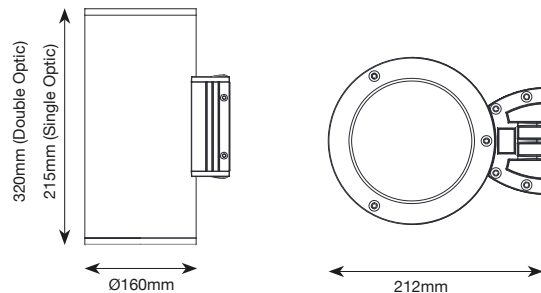

The fixture body is made of aluminium and the driver is built-in within the fixture for easy installation.

Colours Available

Cool White - 5000K
Neutral White - 4000K
Warm White - 2700K, 3000K

Optics Available

12°, 24°, 36°

Technical Specification	
LED Power Consumption	1x18W, 2x18W, 1x25W, 2x25W
Luminaire Luminous Flux @ 3000K CRI80	18W - 1250lm 25W - 1730lm
Driver	Integral
Input Voltage	220-240V 50/60Hz
Housing	Aluminium
Body Finish	White, Grey
Mounting Type	Wall or Ceiling surface
Dimensions	Single Optic - 215mm H x 160mm W x 212mm D Double Optic - 320mm H x 160mm W x 212mm D
IP Rating	IP65
Lamp Life L70	50,000 hours
Operating Ambient Temp.	-10°C to +50°C

Product Code

TRY- TUBA6 - 1x18W - 27K - 12 - WHITE - W - IP65
 2x18W 30K 24 GREY C
 1x25W 40K 36
 2x25W 50K

Notes:

W - Wall mount version
 C - Ceiling mount version (single optic only)

Product Code Example: