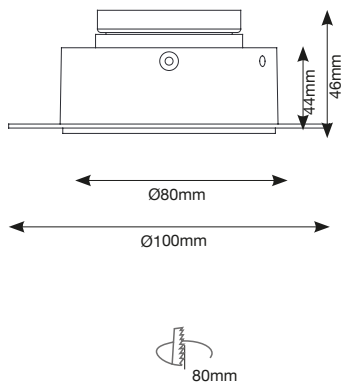

# TRIMLESS

TRYKA TRIMLESS is uniquely designed without a trim for architectural applications.

The TRIMLESS is a decorative, adjustable recessed light that integrates into the ceiling with a plaster in finish.

The fixture can accommodate TRYKA FOCUS LED modules.

Please order LED modules and related drivers separately.

Technical Specification	
Housing	Aluminium
Trim Finish	White, Black
Adjustability	25°
Dimensions	100mm Dia x 46mm H
Weight	0.2kg
IP Rating	IP20
Operating Ambient Temp.	-10°C to +40°C

## Product Code

TRY - TRIMLESS - A - WHITE - IP20  
BLACK

## Product Code Example:

TRY-TRIMLESS-A-WHITE-IP20

As part of our continuous product development we reserve the right to amend these specifications without prior notice.

Tryka L.E.D. Ltd., Unit 3 Station Works, Station Road, Shepreth, Nr. Royston, Herts, U.K SG8 6PZ. Tel: +44 (0) 1763 260666 [www.tryka.com](http://www.tryka.com)